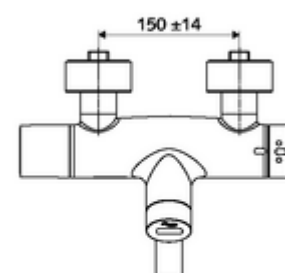

Scope of delivery

- Infrared sensor exposed wash basin tap
 - ThermoProtect thermostat, conform to EN 1111, unlockable/lockable temperature lock at 38 °C, anti-scalding protection if cold water supply fails
 - 6 V solenoid valve with pre-filter
 - 2 backflow preventers (EN 1717: EB-type)
 - Infrared sensor electronics, programmable
 - SWS BE-F VITUS wireless bus extender
 - Pivoting outlet (lockable) with aerator
 - 6 V battery compartment (integrated)
- 2 S-connections and rosettes (depth-adjustable)

Technical data

- Setting options via SWS SSC
 - Programming via short range reflex (off/on)
 - Max. flow time (1-600 s)
 - Stagnation flush (off/5-600 s, every 1-240 h after last flush/every 1-240 h)
 - Continuous flush for thermal disinfection (off/15-600 s)
 - Duration of flow (off/15-600 s)
 - Energy saving mode (off/1-254 h after last flush)
 - Cleaning stop (off/60-360 s)
- Setting options via short range reflex
 - Max. flow time (4-240 s, 12 program stages)
 - Stagnation flush (off/30 s, every 24 h after last flush/every 24 h)
 - Cleaning stop (off/60 s)
- S_Durchfluss: max. 5 l/min pressure independent
- Flow pressure: 1.0 - 5.0 bar
- Max. Resting pressure: 8 bar
- Max. operating temperature: 70 °C (80 °C for thermal disinfection)
- Connection: 2x DN 15 G 1/2 AG
- Material: Outlet Brass, conform to German drinking water regulations, Housing Brass, conform to German drinking water regulations
- Surface: Chrome
- Projection to centre of aerator: 270 mm
- Certificates: PA-IX 38235/IO, Belgaqua
- Noise class: I
- Flow class: O

Delivery data

- Weight: 5,32 kg/Piece
- Packing unit: 1

Necessary associated articles

SWS Server

Article no: 00 500 00 99

Recommended associated articles

S-connecting with isolating valve	Article no: 23 775 00 99	
Wash basin outlet valve OPEN	Article no: 02 002 06 99	or
Wash basin outlet valve PUSH OPEN	Article no: 02 000 06 99	or