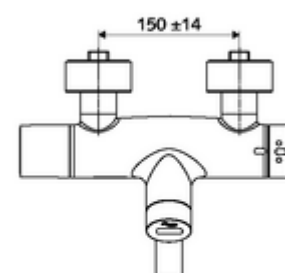

Scope of delivery

- Infrared sensor exposed wash basin tap
 - ThermoProtect thermostat, conform to EN 1111, unlockable/lockable temperature lock at 38 °C, anti-scalding protection if cold water supply fails
 - 6 V solenoid valve with pre-filter
 - 2 backflow preventers (EN 1717: EB-type)
 - Infrared sensor electronics, programmable
 - SWS BE-F VITUS wireless bus extender
 - Pivoting outlet (lockable) with aerator
 - 6 V battery compartment (integrated)
- 2 S-connections and rosettes (depth-adjustable)

Technical data

- Setting options via SWS SSC
 - Programming via short range reflex (off/on)
 - Max. flow time (1-600 s)
 - Stagnation flush (off/5-600 s, every 1-240 h after last flush/every 1-240 h)
 - Continuous flush for thermal disinfection (off/15-600 s)
 - Duration of flow (off/15-600 s)
 - Energy saving mode (off/1-254 h after last flush)
 - Cleaning stop (off/60-360 s)
- Setting options via short range reflex
 - Max. flow time (4-240 s, 12 program stages)
 - Stagnation flush (off/30 s, every 24 h after last flush/every 24 h)
 - Cleaning stop (off/60 s)
- S_Durchfluss: max. 5 l/min pressure independent
- Flow pressure: 1.0 - 5.0 bar
- Max. Resting pressure: 8 bar
- Max. operating temperature: 70 °C (80 °C for thermal disinfection)
- Connection: 2x DN 15 G 1/2 AG
- Material: Outlet Brass, conform to German drinking water regulations, Housing Brass, conform to German drinking water regulations
- Surface: Chrome
- Projection to centre of aerator: 210 mm
- Certificates: PA-IX 38235/IO, Belgaqua
- Noise class: I
- Flow class: O

Delivery data

- Weight: 5,18 kg/Piece
- Packing unit: 1

Necessary associated articles

SWS Server

Article no: 00 500 00 99

Recommended associated articles

S-connecting with isolating valve	Article no: 23 775 00 99	
Wash basin outlet valve OPEN	Article no: 02 002 06 99	or
Wash basin outlet valve PUSH OPEN	Article no: 02 000 06 99	or