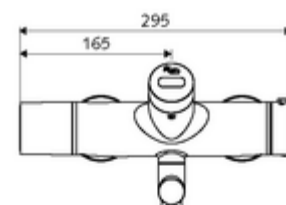

Delivery data

- Weight: 5,18 kg/Piece
- Packing unit: 1

Necessary associated articles

SWS Server

Article no: 00 500 00 99

Recommended associated articles

S-connecting with isolating valve	Article no: 23 775 00 99	
Wash basin outlet valve OPEN	Article no: 02 002 06 99	or
Wash basin outlet valve PUSH OPEN	Article no: 02 000 06 99	or