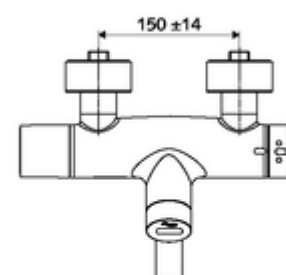

Scope of delivery

- Infrared sensor exposed wash basin tap
 - ThermoProtect thermostat, conform to EN 1111, unlockable/lockable temperature lock at 38 °C, anti-scalding protection if cold water supply fails
 - 6 V solenoid valve with pre-filter
 - 2 backflow preventers (EN 1717: EB-type)
 - Infrared sensor electronics, programmable
 - SWS BE-F VITUS wireless bus extender
 - Pivoting outlet (lockable) with aerator
 - 6 V battery compartment (integrated)
- 2 S-connections and rosettes (depth-adjustable)

Technical data

- Setting options via SWS SSC
 - Programming via short range reflex (off/on)
 - Max. flow time (1-600 s)
 - Stagnation flush (off/5-600 s, every 1-240 h after last flush/every 1-240 h)
 - Continuous flush for thermal disinfection (off/15-600 s)
 - Duration of flow (off/15-600 s)
 - Energy saving mode (off/1-254 h after last flush)
 - Cleaning stop (off/60-360 s)
- Setting options via short range reflex
 - Max. flow time (4-240 s, 12 program stages)
 - Stagnation flush (off/30 s, every 24 h after last flush/every 24 h)
 - Cleaning stop (off/60 s)
- S_Durchfluss: max. 5 l/min pressure independent
- Flow pressure: 1.0 - 5.0 bar
- Max. Resting pressure: 8 bar
- Max. operating temperature: 70 °C (80 °C for thermal disinfection)
- Connection: 2x DN 15 G 1/2 AG
- Material: Outlet Brass, conform to German drinking water regulations, Housing Brass, conform to German drinking water regulations
- Surface: Chrome
- Projection to centre of aerator: 210 mm
- Certificates: PA-IX 38235/IO, Belgaqua
- Noise class: I
- Flow class: O

Delivery data

- Weight: 5,18 kg/Piece
- Packing unit: 1

Necessary associated articles

SWS Server

Article no: 00 500 00 99

Recommended associated articles

S-connecting with isolating valve	Article no: 23 775 00 99	
Wash basin outlet valve OPEN	Article no: 02 002 06 99	or
Wash basin outlet valve PUSH OPEN	Article no: 02 000 06 99	or