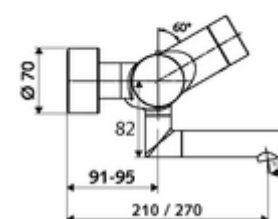

Technical data

- Setting options via SWS SSC
  - Programming via short range reflex (off/on)
  - Max. flow time (1-600 s)
  - Stagnation flush (off/5-600 s, every 1-240 h after last flush/every 1-240 h)
  - Continuous flush for thermal disinfection (off/15-600 s)
  - Duration of flow (off/15-600 s)
  - Energy saving mode (off/1-254 h after last flush)
  - Cleaning stop (off/60-360 s)
- Setting options via short range reflex
  - Max. flow time (4-240 s, 12 program stages)
  - Stagnation flush (off/30 s, every 24 h after last flush/every 24 h)
  - Cleaning stop (off/60 s)
- S_Durchfluss: max. 5 l/min pressure independent
- Flow pressure: 1.0 - 5.0 bar
- Max. Resting pressure: 8 bar
- Max. operating temperature: 70 °C (80 °C for thermal disinfection)
- Connection: 2x DN 15 G 1/2 AG
- Material: Outlet Brass, conform to German drinking water regulations, Housing Brass, conform to German drinking water regulations
- Surface: Chrome
- Projection to centre of aerator: 210 mm
- Certificates: PA-IX 38235/IO, Belgaqua
- Noise class: I
- Flow class: O

Delivery data

- Weight: 5,18 kg/Piece
- Packing unit: 1

Necessary associated articles

SWS Server

Article no: 00 500 00 99