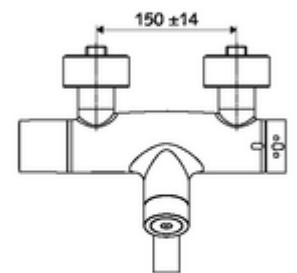

Technical data

- Setting options via SWS SSC
 - Actuation force (soft/medium/hard)
 - Manual programming (off/on)
 - Max. flow time (1-950 s)
 - Stagnation flush (off/1-1000 s, every 1-250 h after last flush/every 1-250 h)
 - Actuation timeout (off/1-255 s, timeout 1-2000 min)
- Setting options via manual programming
 - Max. flow time (4-120 s, 10 program stages)
 - Stagnation flush (off/20 s, every 24 h)
- S_Durchfluss: max. 5 l/min pressure independent
- Flow pressure: 1.0 - 5.0 bar
- Max. Resting pressure: 8 bar
- Max. operating temperature: 70 °C (80 °C for thermal disinfection)
- Connection: 2x DN 15 G 1/2 AG
- Material: Outlet Brass, conform to German drinking water regulations, Housing Brass, conform to German drinking water regulations
- Surface: Chrome
- Projection to centre of aerator: 330 mm
- Certificates: Belgaqua

Delivery data

- Weight: 5,57 kg/Piece
- Packing unit: 1

Necessary associated articles

SWS Server

Article no: 00 500 00 99

Recommended associated articles

S-connecting with isolating valve	Article no: 23 775 00 99	
Wash basin outlet valve OPEN	Article no: 02 002 06 99	or
Wash basin outlet valve PUSH OPEN	Article no: 02 000 06 99	or