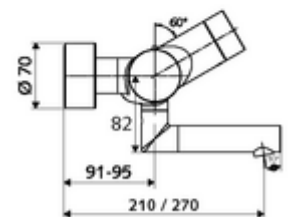

Technical data

- Setting options via SWS SSC
  - Actuation force (soft/medium/hard)
  - Manual programming (off/on)
  - Max. flow time (1-950 s)
  - Stagnation flush (off/1-1000 s, every 1-250 h after last flush/every 1-250 h)
  - Actuation timeout (off/1-255 s, timeout 1-2000 min)
- Setting options via manual programming
  - Max. flow time (4-120 s, 10 program stages)
  - Stagnation flush (off/20 s, every 24 h)
- S_Durchfluss: max. 5 l/min pressure independent
- Flow pressure: 1.0 - 5.0 bar
- Max. Resting pressure: 8 bar
- Max. operating temperature: 70 °C (80 °C for thermal disinfection)
- Connection: 2x DN 15 G 1/2 AG
- Material: Outlet Brass, conform to German drinking water regulations, Housing Brass, conform to German drinking water regulations
- Surface: Chrome
- Projection to centre of aerator: 330 mm
- Certificates: Belgaqua

Delivery data

- Weight: 5,57 kg/Piece
- Packing unit: 1

Necessary associated articles

SWS Server

Article no: 00 500 00 99