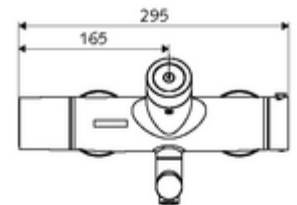

Delivery data

- Weight: 5,57 kg/Piece
- Packing unit: 1

Necessary associated articles

SWS Server

Article no: 00 500 00 99

Recommended associated articles

S-connecting with isolating valve	Article no: 23 775 00 99	
Wash basin outlet valve OPEN	Article no: 02 002 06 99	or
Wash basin outlet valve PUSH OPEN	Article no: 02 000 06 99	or