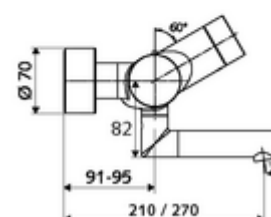

Technical data

- Setting options via SWS SSC
  - Actuation force (soft/medium/hard)
  - Manual programming (off/on)
  - Max. flow time (1-950 s)
  - Stagnation flush (off/1-1000 s, every 1-250 h after last flush/every 1-250 h)
  - Actuation timeout (off/1-255 s, timeout 1-2000 min)
- Setting options via manual programming
  - Max. flow time (4-120 s, 10 program stages)
  - Stagnation flush (off/20 s, every 24 h)
- S_Durchfluss: max. 5 l/min pressure independent
- Flow pressure: 1.0 - 5.0 bar
- Max. Resting pressure: 8 bar
- Max. operating temperature: 70 °C (80 °C for thermal disinfection)
- Connection: 2x DN 15 G 1/2 AG
- Material: Outlet Brass, conform to German drinking water regulations, Housing Brass, conform to German drinking water regulations
- Surface: Chrome
- Projection to centre of aerator: 330 mm
- Certificates: Belgaqua

Delivery data

- Weight: 5,57 kg/Piece
- Packing unit: 1

Necessary associated articles

SWS Server

Article no: 00 500 00 99