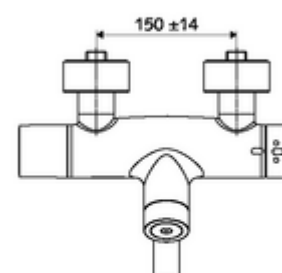

Scope of delivery

- Electronic self-closing exposed wash basin tap
 - ThermoProtect thermostat, conform to EN 1111, unlockable/lockable temperature lock at 38 °C, anti-scalding protection if cold water supply fails
 - 6 V solenoid valve with pre-filter
 - CVD-Touch electronics, programmable, IP65 protection against low-pressure water jets
 - 2 backflow preventers (EN 1717: EB-type)
 - SWS BE-F VITUS wireless bus extender
 - Pivoting outlet (lockable) with aerator
 - 6 V battery compartment (integrated)
- 4x AA alkaline battery 1.5 V
- 2 S-connections and rosettes (depth-adjustable)

Technical data

- Setting options via SWS SSC
 - Actuation force (soft/medium/hard)
 - Manual programming (off/on)
 - Max. flow time (1-950 s)
 - Stagnation flush (off/1-1000 s, every 1-250 h after last flush/every 1-250 h)
 - Actuation timeout (off/1-255 s, timeout 1-2000 min)
- Setting options via manual programming
 - Max. flow time (4-120 s, 10 program stages)
 - Stagnation flush (off/20 s, every 24 h)
- S_Durchfluss: max. 5 l/min pressure independent
- Flow pressure: 1.0 - 5.0 bar
- Max. Resting pressure: 8 bar
- Max. operating temperature: 70 °C (80 °C for thermal disinfection)
- Connection: 2x DN 15 G 1/2 AG
- Material: Outlet Brass, conform to German drinking water regulations, Housing Brass, conform to German drinking water regulations
- Surface: Chrome
- Projection to centre of aerator: 330 mm
- Certificates: Belgaqua

Delivery data

- Weight: 5,57 kg/Piece
- Packing unit: 1

Necessary associated articles

SWS Server

Article no: 00 500 00 99

Recommended associated articles

S-connecting with isolating valve	Article no: 23 775 00 99	
Wash basin outlet valve OPEN	Article no: 02 002 06 99	or
Wash basin outlet valve PUSH OPEN	Article no: 02 000 06 99	or