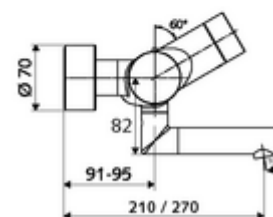

Article number: 00 208 06 99

Exposed wash basin tap VITUS VW-C-T Mixed water, ThermoProtect thermostat

Triggering via CVD-Touch electronics with automatic closing. Battery operation. With integrated SWS BE-F VITUS wireless bus extender for networking with the SWS water management system.