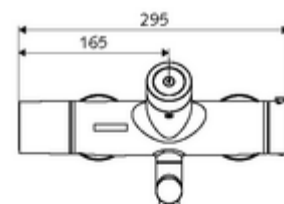

Article number: 00 208 06 99

Exposed wash basin tap VITUS VW-C-T Mixed water, ThermoProtect thermostat

Triggering via CVD-Touch electronics with automatic closing. Battery operation. With integrated SWS BE-F VITUS wireless bus extender for networking with the SWS water management system.

Scope of delivery

- Electronic self-closing exposed wash basin tap
  - ThermoProtect thermostat, conform to EN 1111, unlockable/lockable temperature lock at 38 °C, anti-scalding protection if cold water supply fails
  - CVD-Touch electronics, programmable, IP65 protection against low-pressure water jets
  - SWS BE-F VITUS wireless bus extender
  - 6 V solenoid valve with pre-filter
  - 2 backflow preventers (EN 1717: EB-type)
  - Pivoting outlet (lockable) with flow regulator
  - 6 V battery compartment (integrated)
- 4x AA alkaline battery 1.5 V
- 2 S-connections and rosettes (depth-adjustable)

Technical data

- Setting options via SWS SSC
  - Actuation force (soft/medium/hard)
  - Manual programming (off/on)
  - Max. flow time (1-950 s)
  - Stagnation flush (off/1-1000 s, every 1-250 h after last flush/every 1-250 h)
  - Actuation timeout (off/1-255 s, timeout 1-2000 min)
- Setting options via manual programming
  - Max. flow time (4-120 s, 10 program stages)
  - Stagnation flush (off/20 s, every 24 h)
- Flow: max. 5 l/min pressure independent
- Flow pressure: 1.0 - 5.0 bar
- Max. Resting pressure: 8 bar
- Max. operating temperature: 70 °C (80 °C for thermal disinfection)
- Material: Outlet Brass, conform to German drinking water regulations; Housing Brass, conform to German drinking water regulations
- Surface: Chrome
- Projection to centre of aerator: 210 mm
- Connection: 2x DN 15 G 1/2 AG
- Certificates: PA-IX 28575/IO, Belgaqua
- Noise class: I
- Flow class: O

Delivery data

- Weight: 5,20 kg/Piece
- Packing unit: 1

Necessary associated articles

SWS Server

Article no: 00 500 00 99