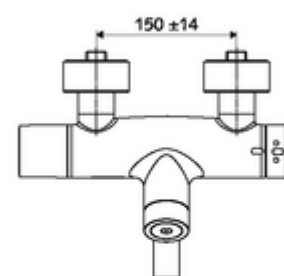

Scope of delivery

- Electronic self-closing exposed wash basin tap
 - ThermoProtect thermostat, conform to EN 1111, unlockable/lockable temperature lock at 38 °C, anti-scalding protection if cold water supply fails
 - CVD-Touch electronics, programmable, IP65 protection against low-pressure water jets
 - SWS BE-F VITUS wireless bus extender
 - 6 V solenoid valve with pre-filter
 - 2 backflow preventers (EN 1717: EB-type)
 - Pivoting outlet (lockable) with flow regulator
 - 6 V battery compartment (integrated)
- 4x AA alkaline battery 1.5 V
- 2 S-connections and rosettes (depth-adjustable)

Technical data

- Setting options via SWS SSC
 - Actuation force (soft/medium/hard)
 - Manual programming (off/on)
 - Max. flow time (1-950 s)
 - Stagnation flush (off/1-1000 s, every 1-250 h after last flush/every 1-250 h)
 - Actuation timeout (off/1-255 s, timeout 1-2000 min)
- Setting options via manual programming
 - Max. flow time (4-120 s, 10 program stages)
 - Stagnation flush (off/20 s, every 24 h)
- Flow: max. 5 l/min pressure independent
- Flow pressure: 1.0 - 5.0 bar
- Max. Resting pressure: 8 bar
- Max. operating temperature: 70 °C (80 °C for thermal disinfection)
- Material: Outlet Brass, conform to German drinking water regulations; Housing Brass, conform to German drinking water regulations
- Surface: Chrome
- Projection to centre of aerator: 210 mm
- Connection: 2x DN 15 G 1/2 AG
- Certificates: PA-IX 28575/IO, Belgaqua
- Noise class: I
- Flow class: O

Delivery data

- Weight: 5,20 kg/Piece
- Packing unit: 1

Necessary associated articles

SWS Server

Article no: 00 500 00 99

Recommended associated articles

S-connecting with isolating valve	Article no: 23 775 00 99	
Wash basin outlet valve OPEN	Article no: 02 002 06 99	or
Wash basin outlet valve PUSH OPEN	Article no: 02 000 06 99	or