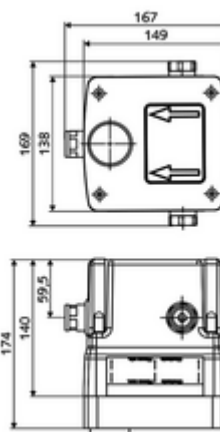

Article number: 01 946 00 99

Concealed Masterbox WBW-E-M

Mixed water

Necessary associated articles

Concealed wash basin tap LINUS W-E-M	Article no: 01 929 06 99	or
Concealed wash basin tap LINUS W-E-M	Article no: 01 930 06 99	or
Concealed wash basin tap LINUS W-E-M	Article no: 01 929 28 99	or
Concealed wash basin tap LINUS W-E-M	Article no: 01 930 28 99	or
Concealed wash basin tap LINUS W-E-M	Article no: 01 932 06 99	or
Concealed wash basin tap LINUS W-E-M	Article no: 01 933 06 99	or
Concealed wash basin tap LINUS W-E-M	Article no: 01 932 28 99	or
Concealed wash basin tap LINUS W-E-M	Article no: 01 933 28 99	or
Concealed wash basin tap LINUS W-E-M	Article no: 01 935 06 99	or
Concealed wash basin tap LINUS W-E-M	Article no: 01 936 06 99	or
Concealed wash basin tap LINUS W-E-M	Article no: 01 935 28 99	or
Concealed wash basin tap LINUS W-E-M	Article no: 01 936 28 99	or
<u>For building sealing according to DIN 18534</u>		
Expansion sleeve	Article no: 00 919 00 99	