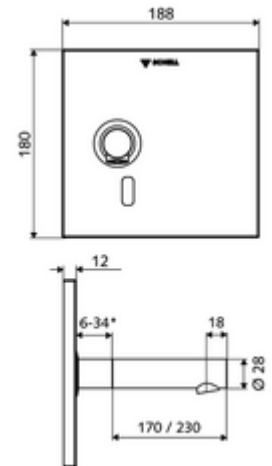

Article number: 01 942 28 99

Concealed wash basin tap LINUS W-E-V Cold water/pre-mixed water

For WBW-E-V concealed masterbox. Infrared sensor-controlled. Mains operation. Suitable for networking with the SCHELL SWS water management system. Configurable via SCHELL Single Control SSC.

* In Abhängigkeit der SCHELL Unterputz-Masterbox

Scope of delivery

- Front panel with infrared sensor window
- Installation frame with infrared sensor electronics, programmable
- Concealed transformer 9 VDC, 100-240 VAC, 50-60 Hz
- Wall outlet with flow regulator (theft-safe)
- Fastening material

Technical data

- Setting options via SWS SSC
  - Sensor range (short/medium/long)
  - Programming via short range reflex (off/on)
  - Max. flow time (1-360 s)
  - Follow-up time (0.6-60 s)
  - Stagnation flush (off/5-600 s, every 1-240 h after last flush/every 1-240 h)
  - Continuous flush for thermal disinfection, with anti-scalding protection (off/15-600 s)
  - Duration of flow (off/15-600 s)
  - Energy saving mode (off/1-254 h after last flush)
  - Cleaning stop (off/60-360 s)
- Setting options via short range reflex
  - Sensor range (short/medium/long)
  - Stagnation flush (off/30 s, every 24 h after last flush/every 24 h)
  - Continuous flush for thermal disinfection, with anti-scalding protection (off/300 s/120 s)
  - Cleaning stop (off/60 s)
- S_Durchfluss: max. 5 l/min pressure independent
- Flow pressure: 1.0 - 5.0 bar
- Max. Resting pressure: 8 bar
- Max. operating temperature: 70 °C (80 °C for thermal disinfection)
- Material: Outlet Brass, conform to German drinking water regulations, Front panel Stainless steel
- Surface: Outlet Chrome, Front panel Brushed stainless steel
- Outlet: L 230 mm
- Dimensions front plate: W 188 mm x h 180 mm x d 12 mm

Delivery data

- Weight: 1,95 kg/Piece
- Packing unit: 1

Necessary associated articles

Concealed Masterbox WBW-E-V

Article no: 01 947 00 99