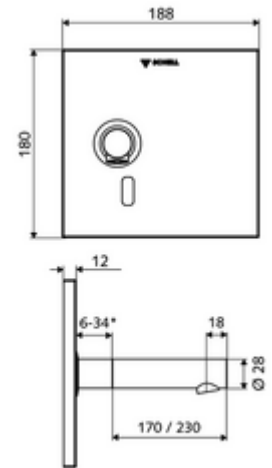

Article number: 01 939 06 99

Concealed wash basin tap LINUS W-E-V Cold water/pre-mixed water

For WBW-E-V concealed masterbox. Infrared sensor-controlled. Battery operation. Suitable for networking with the SCHELL SWS water management system. Configurable via SCHELL Single Control SSC.

* In Abhängigkeit der SCHELL Unterputz-Masterbox

Scope of delivery

- Front panel with infrared sensor window
- Installation frame with infrared sensor electronics, programmable
- 6 V battery compartment, protection class IP65
- 4x AA alkaline battery 1.5 V
- Wall outlet with flow regulator (theft-safe)
- Fastening material