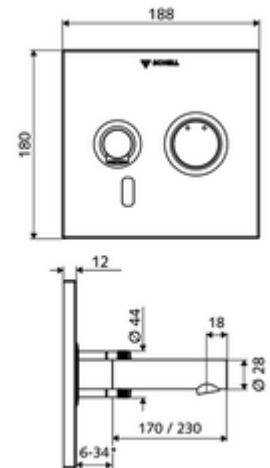

Article number: 01 933 28 99

Concealed wash basin tap LINUS W-E-M Mixed water

For WBW-E-M concealed masterbox. Infrared sensor-controlled. Mains operation. Suitable for networking with the SCHELL SWS water management system. Configurable via SCHELL Single Control SSC.

* In Abhängigkeit der SCHELL Unterputz-Masterbox

Scope of delivery

- Front panel with infrared sensor window
 - Mixed water operating button with push sleeve
- Installation frame with infrared sensor electronics, programmable
- Concealed transformer 9 VDC, 100-240 VAC, 50-60 Hz
- Wall outlet with flow regulator (theft-safe)
- Fastening material