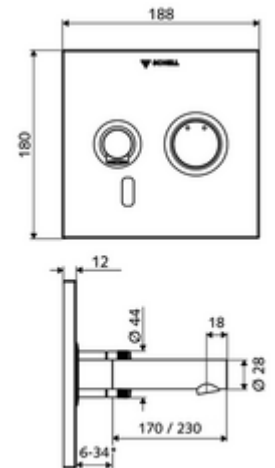

* In Abhängigkeit der SCHELL Unterputz-Masterbox

Scope of delivery

- Front panel with infrared sensor window
 - Mixed water operating button with push sleeve
- Installation frame with infrared sensor electronics, programmable
- Concealed transformer 9 VDC, 100-240 VAC, 50-60 Hz
- Wall outlet with flow regulator (theft-safe)
- Fastening material

Delivery data

- Weight: 2,24 kg/Piece
- Packing unit: 1

Necessary associated articles

Concealed Masterbox WBW-E-M

Article no: 01 946 00 99

Recommended associated articles

SSC Bluetooth® module	Article no: 00 916 00 99	
Wash basin outlet valve OPEN	Article no: 02 002 06 99	or
Wash basin outlet valve PUSH OPEN	Article no: 02 000 06 99	or