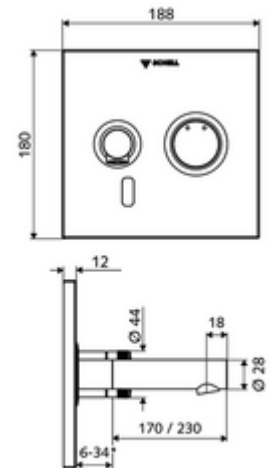

Article number: 01 931 06 99

Concealed wash basin tap LINUS W-E-M Mixed water

For WBW-E-M concealed masterbox. Infrared sensor-controlled. Mains operation. Suitable for networking with the SCHELL SWS water management system. Configurable via SCHELL Single Control SSC.

* In Abhängigkeit der SCHELL Unterputz-Masterbox

Scope of delivery

- Front panel with infrared sensor window
 - Mixed water operating button with push sleeve
- Installation frame with infrared sensor electronics, programmable
- Concealed transformer 9 VDC, 100-240 VAC, 50-60 Hz
- Wall outlet with flow regulator (theft-safe)
- Fastening material