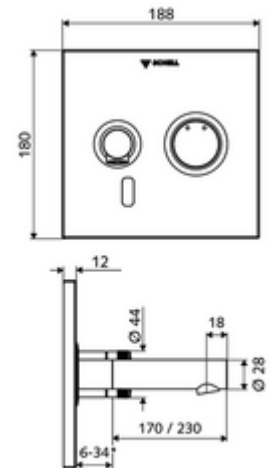

Article number: 01 931 06 99

Concealed wash basin tap LINUS W-E-M Mixed water

For WBW-E-M concealed masterbox. Infrared sensor-controlled. Mains operation. Suitable for networking with the SCHELL SWS water management system. Configurable via SCHELL Single Control SSC.

* In Abhängigkeit der SCHELL Unterputz-Masterbox

Scope of delivery

- Front panel with infrared sensor window
  - Mixed water operating button with push sleeve
- Installation frame with infrared sensor electronics, programmable
- Concealed transformer 9 VDC, 100-240 VAC, 50-60 Hz
- Wall outlet with flow regulator (theft-safe)
- Fastening material

Technical data

- Setting options via SWS SSC
  - Sensor range (short/medium/long)
  - Programming via short range reflex (off/on)
  - Max. flow time (1-360 s)
  - Follow-up time (0.6-60 s)
  - Stagnation flush (off/5-600 s, every 1-240 h after last flush/every 1-240 h)
  - Continuous flush for thermal disinfection, with anti-scalding protection (off/15-600 s)
  - Duration of flow (off/15-600 s)
  - Energy saving mode (off/1-254 h after last flush)
  - Cleaning stop (off/60-360 s)
- Setting options via short range reflex
  - Sensor range (short/medium/long)
  - Stagnation flush (off/30 s, every 24 h after last flush/every 24 h)
  - Continuous flush for thermal disinfection, with anti-scalding protection (off/300 s/120 s)
  - Cleaning stop (off/60 s)
- S_Durchfluss: max. 5 l/min pressure independent
- Flow pressure: 1.0 - 5.0 bar
- Max. Resting pressure: 8 bar
- Max. operating temperature: 70 °C (80 °C for thermal disinfection)
- Material: Outlet Brass, conform to German drinking water regulations, Actuation Brass, Front panel Brass
- Surface: Outlet Chrome, Actuation Chrome, Front panel Chrome
- Outlet: L 110 mm
- Dimensions front plate: W 188 mm x h 180 mm x d 12 mm

Delivery data

- Weight: 2,07 kg/Piece
- Packing unit: 1

Necessary associated articles

Concealed Masterbox WBW-E-M

Article no: 01 946 00 99