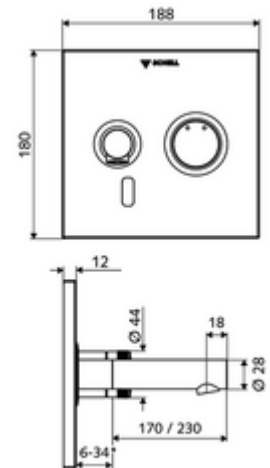

Article number: 01 930 28 99

Concealed wash basin tap LINUS W-E-M Mixed water

For WBW-E-M concealed masterbox. Infrared sensor-controlled. Battery operation. Suitable for networking with the SCHELL SWS water management system. Configurable via SCHELL Single Control SSC.

* In Abhängigkeit der SCHELL Unterputz-Masterbox

Scope of delivery

- Front panel with infrared sensor window
 - Mixed water operating button with push sleeve
- Installation frame with infrared sensor electronics, programmable
- 6 V battery compartment, protection class IP65
- Fastening material

Delivery data

- Weight: 2,14 kg/Piece
- Packing unit: 1

Necessary associated articles

Concealed Masterbox WBW-E-M

Article no: 01 946 00 99

Recommended associated articles

SSC Bluetooth® module	Article no: 00 916 00 99	
Wash basin outlet valve OPEN	Article no: 02 002 06 99	or
Wash basin outlet valve PUSH OPEN	Article no: 02 000 06 99	or