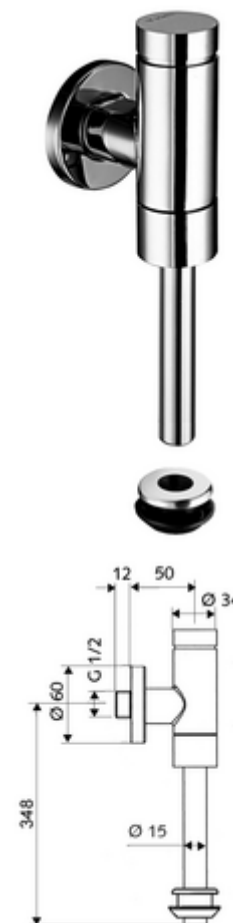

Article number: 02 484 06 99

Exposed urinal flush valve SCHELLOMAT Basic SV, DN 15 Benelux model

All-metal design with brass push button. Conform to EN 12541.

Scope of delivery

- Exposed urinal flush valve
 - Isolating valve
 - Self-closing cartridge with nozzle bore pre-filter
- Urinal internal connector
- Push rosette Ø 60 mm

Technical data

- Flow pressure: 0.8 - 5.0 bar
- Connection: DN 15 G 1/2 AG
- Outlet: Internal connector Ø 43 mm (flush pipe Ø 15 mm)
- Flush flow: 0.0 - 0.3 l/s
- Flush volume adjustable: 1.0 - 6.0 l
- Material: Parts in contact with water Brass, conform to German drinking water regulations, Plastic
- Surface: Chrome
- Certificates: PA-IX 9892/II, DIN-DVGW, Belgaqua
- Noise class: II, at 100% flow

Delivery data

- Weight: 0,82 kg/Piece
- Packing unit: 1

Recommended associated articles

Flush pipe Ø 15 mm

Article no: 50 744 06 99

Urinal module MONTUS

Article no: 03 090 00 99