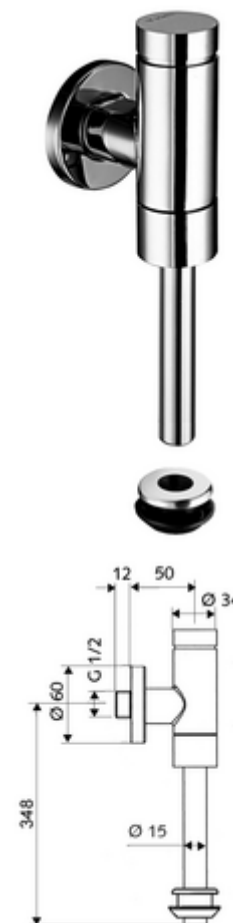

Article number: 02 484 06 99

Exposed urinal flush valve SCHELLOMAT Basic SV, DN 15 Benelux model

All-metal design with brass push button. Conform to EN 12541.

Scope of delivery

- Exposed urinal flush valve
 - Isolating valve
 - Self-closing cartridge with nozzle bore pre-filter
- Urinal internal connector
- Push rosette Ø 60 mm

Technical data

- Flow pressure: 0.8 - 5.0 bar
- Connection: DN 15 G 1/2 AG
- Outlet: Internal connector Ø 43 mm (flush pipe Ø 15 mm)
- Flush flow: 0.0 - 0.3 l/s
- Flush volume adjustable: 1.0 - 6.0 l
- Material: Parts in contact with water Brass, conform to German drinking water regulations, Plastic
- Surface: Chrome
- Certificates: PA-IX 9892/II, DIN-DVGW, Belgaqua
- Noise class: II, at 100% flow

Delivery data

- Weight: 0,82 kg/Piece
- Packing unit: 1

Recommended associated articles

- | | |
|--------------------|--------------------------|
| Flush pipe Ø 15 mm | Article no: 50 744 06 99 |
| | Article no: 03 090 00 99 |