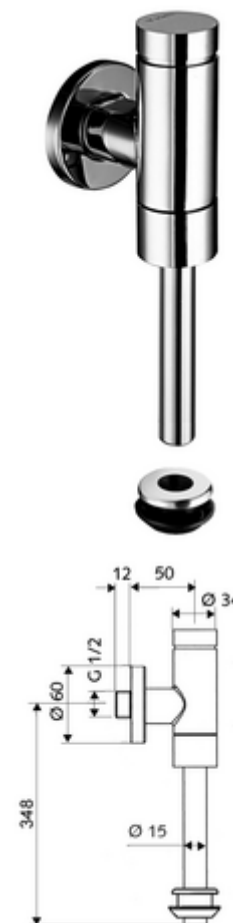

Article number: 02 483 06 99

Exposed urinal flush valve SCHELLOMAT Basic, DN 15 Benelux model

All-metal design with brass push button. Conform to EN 12541.

Scope of delivery

- Exposed urinal flush valve
 - Self-closing cartridge with nozzle bore pre-filter
- Urinal internal connector
- Push rosette \varnothing 60 mm
- Flush pipe \varnothing 15 mm x 314 mm, with pipe interrupter

Technical data

- Flow pressure: 0.8 - 5.0 bar
- Connection: DN 15 G 1/2 AG
- Outlet: Internal connector \varnothing 43 mm (flush pipe \varnothing 15 mm)
- Flush flow: 0.0 - 0.3 l/s
- Flush volume adjustable: 1.0 - 6.0 l
- Material: Parts in contact with water Brass, conform to German drinking water regulations, Plastic
- Surface: Chrome
- Certificates: PA-IX 9892/II, DIN-DVGW, Belgaqua
- Noise class: II, at 100% flow

Delivery data

- Weight: 0,78 kg/Piece
- Packing unit: 1

Recommended associated articles

| | |
|--------------------------------|--------------------------|
| Flush pipe \varnothing 15 mm | Article no: 50 744 06 99 |
| Urinal module MONTUS | Article no: 03 090 00 99 |