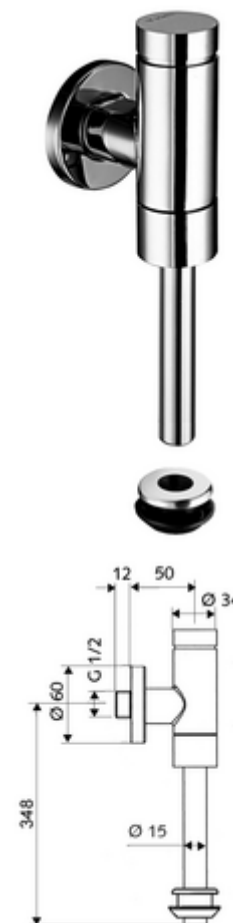

Article number: 02 483 06 99

Exposed urinal flush valve SCHELLOMAT Basic, DN 15 Benelux model

All-metal design with brass push button. Conform to EN 12541.

Scope of delivery

- Exposed urinal flush valve
 - Self-closing cartridge with nozzle bore pre-filter
- Urinal internal connector
- Push rosette Ø 60 mm
- Flush pipe Ø 15 mm x 314 mm, with pipe interrupter

Technical data

- Flow pressure: 0.8 - 5.0 bar
- Connection: DN 15 G 1/2 AG
- Outlet: Internal connector Ø 43 mm (flush pipe Ø 15 mm)
- Flush flow: 0.0 - 0.3 l/s
- Flush volume adjustable: 1.0 - 6.0 l
- Material: Parts in contact with water Brass, conform to German drinking water regulations, Plastic
- Surface: Chrome
- Certificates: PA-IX 9892/II, DIN-DVGW, Belgauqua
- Noise class: II, at 100% flow

Delivery data

- Weight: 0,78 kg/Piece
- Packing unit: 1

Recommended associated articles

Flush pipe Ø 15 mm	Article no: 50 744 06 99
Urinal module MONTUS	Article no: 03 090 00 99