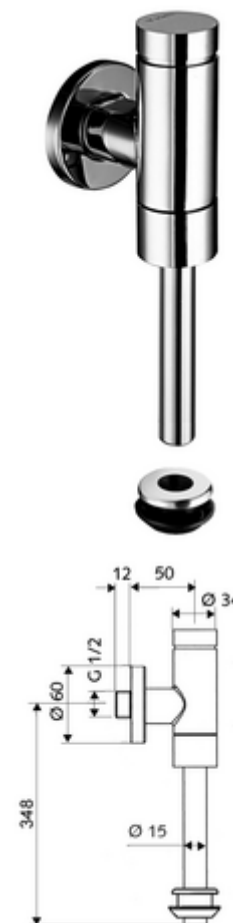

## Exposed urinal flush valve SCHELLOMAT Basic SV, DN 15 Benelux model

All-metal design with brass push button. Conform to EN 12541.

### Scope of delivery

- Exposed urinal flush valve
  - Isolating valve
  - Self-closing cartridge with nozzle bore pre-filter
- Urinal external connector
- Push rosette Ø 60 mm

### Technical data

- Flow pressure: 0.8 - 5.0 bar
- Connection: DN 15 G 1/2 AG
- Outlet: Flush pipe Ø 15 mm
- Flush flow: 0.0 - 0.3 l/s
- Flush volume adjustable: 1.0 - 6.0 l
- Material: Parts in contact with water Brass, conform to German drinking water regulations, Plastic
- Surface: Chrome
- Certificates: PA-IX 9892/II, DIN-DVGW, Belgaqua
- Noise class: II, at 100% flow

### Recommended associated articles

Flush pipe Ø 15 mm

Article no: 50 744 06 99

Urinal module MONTUS

Article no: 03 090 00 99