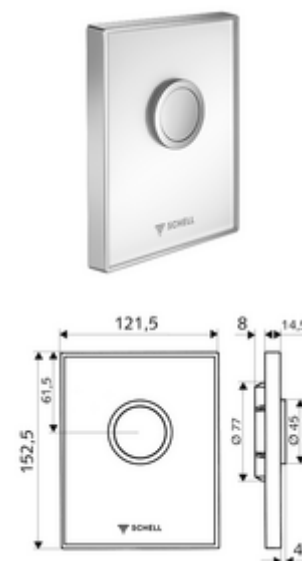

Article number: 02 823 00 99

AMBITION urinal operating panel

For SCHELL COMPACT II concealed urinal flush valve.

Scope of delivery

- Designer operating panel made from safety glass
  - Operating button made from brass
- Self-closing cartridge with nozzle bore pre-filter
- Installation frame

Technical data

- Flush volume adjustable: 1.0 - 6.0 l
- Material: Actuation Brass; Front panel Safety glass (ESD); Frame Plastic
- Surface: Actuation Chrome; Front panel White; Frame Chrome
- Dimensions front plate: w 121.5 mm x h 152.5 mm x d 14.5 mm

Delivery data

- Weight: 0,73 kg/Piece
- Packing unit: 1

Necessary associated articles

Urinal module MONTUS	Article no: 03 075 00 99	or
Concealed urinal flush valve COMPACT II	Article no: 01 193 00 99	or

Hint