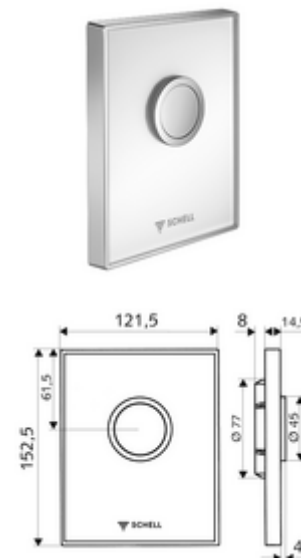

Article number: 02 823 00 99

AMBITION urinal operating panel

For SCHELL COMPACT II concealed urinal flush valve.

Scope of delivery

- Designer operating panel made from safety glass
  - Operating button made from brass
- Self-closing cartridge with nozzle bore pre-filter
- Installation frame

Technical data

- Flush volume adjustable: 1.0 - 6.0 l
- Material: Actuation Brass; Front panel Safety glass (ESD); Frame Plastic
- Surface: Actuation Chrome; Front panel White; Frame Chrome
- Dimensions front plate: w 121.5 mm x h 152.5 mm x d 14.5 mm

Delivery data

- Weight: 0,73 kg/Piece
- Packing unit: 1

Necessary associated articles

Urinal module MONTUS	Article no: 03 075 00 99	or
Concealed urinal flush valve COMPACT II	Article no: 01 193 00 99	or

Hint