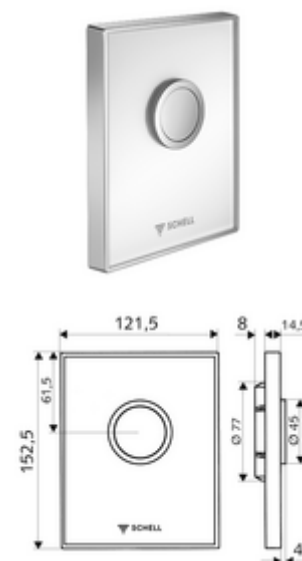

Article number: 02 823 00 99

AMBITION urinal operating panel

For SCHELL COMPACT II concealed urinal flush valve.

Scope of delivery

- Designer operating panel made from safety glass
  - Operating button made from brass
- Self-closing cartridge with nozzle bore pre-filter
- Installation frame

Technical data

- Flush volume adjustable: 1.0 - 6.0 l
- Material: Actuation Brass, Front panel Safety glass (ESD), Frame Plastic
- Surface: Actuation Chrome, Front panel White, Frame Chrome
- Dimensions front plate: W 121.5 mm x h 152.5 mm x d 14.5 mm

Delivery data

- Weight: 0,73 kg/Piece
- Packing unit: 1

Necessary associated articles

Urinal module MONTUS	Article no: 03 075 00 99	or
Concealed urinal flush valve COMPACT II	Article no: 01 193 00 99	or

Hint

- Discontinued article, as long as stocks last