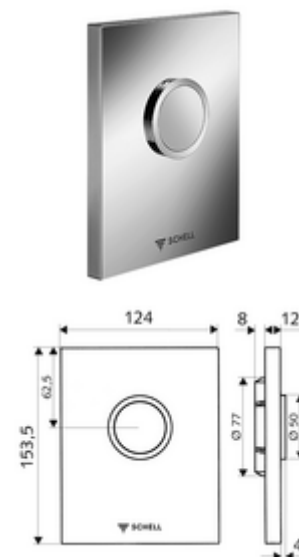

## EDITION urinal operating panel

For SCHELL COMPACT II concealed urinal flush valve.

### Scope of delivery

- Designer operating panel
  - Operating button
- Self-closing cartridge with nozzle bore pre-filter
- Installation frame
- Fastening material

### Technical data

- Flush volume adjustable: 1.0 - 6.0 l
- Material: Actuation Plastic, Front panel Plastic
- Surface: Actuation Alpine white, Front panel Alpine white
- Dimensions front plate: W 124 mm x h 153.5 mm x d 12 mm