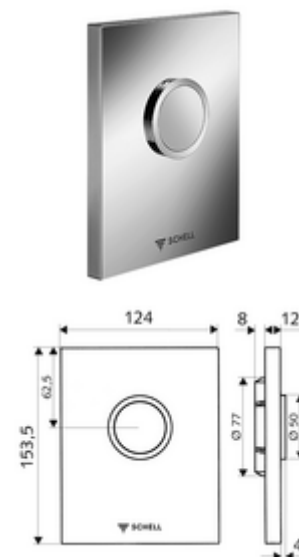

Article number: 02 800 15 99

EDITION urinal operating panel

For SCHELL COMPACT II concealed urinal flush valve.

Scope of delivery

- Designer operating panel
 - Operating button
- Self-closing cartridge with nozzle bore pre-filter
- Installation frame
- Fastening material

Technical data

- Flush volume adjustable: 1.0 - 6.0 l
- Material: Actuation Plastic, Front panel Plastic
- Surface: Actuation Alpine white, Front panel Alpine white
- Dimensions front plate: W 124 mm x h 153.5 mm x d 12 mm

Delivery data

- Weight: 0,48 kg/Piece
- Packing unit: 1

Necessary associated articles

Urinal module MONTUS	Article no: 03 075 00 99	or
Concealed urinal flush valve COMPACT II	Article no: 01 193 00 99	or