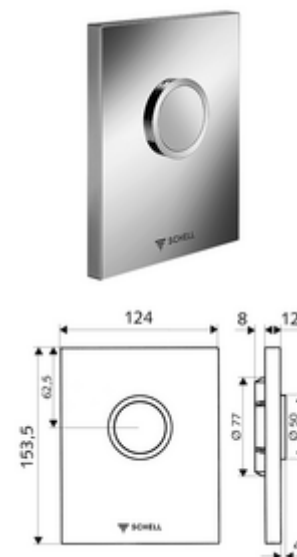

Article number: 02 800 15 99

EDITION urinal operating panel

For SCHELL COMPACT II concealed urinal flush valve.

Scope of delivery

- Designer operating panel
 - Operating button
- Self-closing cartridge with nozzle bore pre-filter
- Installation frame
- Fastening material

Technical data

- Flush volume adjustable: 1.0 - 6.0 l
- Material: Actuation Plastic; Front panel Plastic
- Surface: Actuation Alpine white; Front panel Alpine white
- Dimensions front plate: w 124 mm x h 153.5 mm x d 12 mm

Delivery data

- Weight: 0,48 kg/Piece
- Packing unit: 1

Necessary associated articles

| | | |
|---|--------------------------|----|
| Urinal module MONTUS | Article no: 03 075 00 99 | or |
| Concealed urinal flush valve COMPACT II | Article no: 01 193 00 99 | or |