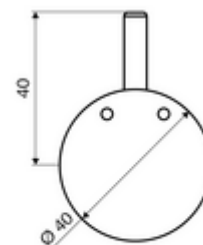

Article number: 29 192 06 99

Handle for thermostat EasyGrip

With extended operating lever and fixed temperature end stop. Simplifies temperature setting, limits the maximum temperature. Accessories for all LINUS, LINUS Basic concealed shower fittings and LINUS exposed shower panels with thermostat.

Scope of delivery

- Handle for thermostat

Technical data

- Material: Brass
- Surface: Chrome

Delivery data

- Weight: 0,21 kg/Piece
- Packing unit: 1

In connection with

Concealed shower LINUS D-C-T	Article no: 01 918 06 99	or
Concealed shower LINUS D-C-T	Article no: 01 918 28 99	or
Concealed shower LINUS Basic D-C-T	Article no: 01 909 28 99	or
Concealed shower LINUS D-SC-T	Article no: 01 809 28 99	or
Concealed shower LINUS D-SC-T	Article no: 01 809 06 99	or
Concealed shower LINUS Basic D-SC-T	Article no: 01 900 28 99	or
Shower panel LINUS DP-C-T	Article no: 00 819 08 99	or
Shower panel LINUS DP-C-T	Article no: 00 823 08 99	or
Shower panel LINUS DP-C-T	Article no: 00 820 08 99	or
Shower panel LINUS DP-SC-T	Article no: 00 802 08 99	or
Shower panel LINUS DP-SC-T	Article no: 00 815 08 99	or
Shower panel LINUS DP-C-T	Article no: 00 822 08 99	or
Shower panel LINUS DP-SC-T	Article no: 00 825 08 99	or
Shower panel LINUS DP-SC-T	Article no: 00 824 08 99	or
Shower panel LINUS Inox DP-C-T	Article no: 00 841 28 99	or
Shower panel LINUS Inox DP-C-T	Article no: 00 842 28 99	or
Shower panel LINUS Inox DP-C-T	Article no: 00 843 28 99	or
Shower panel LINUS Inox DP-C-T-H	Article no: 00 846 28 99	or
Shower panel LINUS Inox DP-C-T-D-H	Article no: 00 847 28 99	or