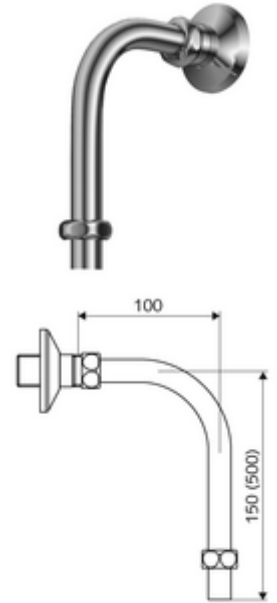

Article number: 25 668 06 99

Outlet elbow VITUS DN 15

For VITUS exposed shower fittings with shower connection at top.

Scope of delivery

- Double nipple with rosette
- 2 compression connections

Technical data

- Connection: G 1/2 IG
- Outlet: G 1/2 AG

Delivery data

- Weight: 0,51 kg/Piece
- Packing unit: 1

Recommended associated articles

Shower head COMFORT Flex	Article no: 01 821 06 99	or
Low aerosol shower head	Article no: 01 814 06 99	or

In connection with

Exposed shower tap VITUS VD -C-T / o	Article no: 01 604 06 99	or
Exposed shower tap VITUS VD -C-T / o	Article no: 01 609 06 99	or
Exposed shower tap VITUS VD -C-T / o	Article no: 00 214 06 99	or
Exposed shower tap VITUS VD -C-T / o	Article no: 00 215 06 99	or
Exposed shower tap VITUS VD -SC-T / o	Article no: 01 600 06 99	or
Exposed shower tap VITUS VD -SC-T / o	Article no: 01 605 06 99	or
Exposed shower tap VITUS VD -SC-M / o	Article no: 01 601 06 99	or
Exposed shower tap VITUS VD -SC-M / o	Article no: 01 606 06 99	or
Exposed shower tap VITUS VD open/close-T / o	Article no: 01 602 06 99	or
Exposed shower tap VITUS VD open/close-T / o	Article no: 01 607 06 99	or
Exposed shower tap VITUS VD -EH-M / o	Article no: 01 603 06 99	or
Exposed shower tap VITUS VD -EH-M / o	Article no: 01 608 06 99	or