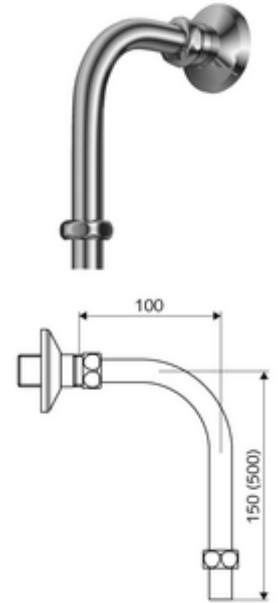

Article number: 25 667 06 99

Outlet elbow VITUS DN 15

For VITUS exposed shower fittings with shower connection at top.

Scope of delivery

- Double nipple with rosette
- 2 compression connections
- Pipe elbow \varnothing 15 mm, can be cut to length

Technical data

- Connection: G 1/2 IG
- Outlet: G 1/2 M

Delivery data

- Weight: 0,26 kg/Piece
- Packing unit: 1

Recommended associated articles

Shower head COMFORT Flex	Article no: 01 821 06 99	or
Low aerosol shower head	Article no: 01 814 06 99	or

In connection with

Exposed shower tap VITUS VD -C-T / o	Article no: 01 604 06 99	or
Exposed shower tap VITUS VD -C-T / o	Article no: 01 609 06 99	or
Exposed shower tap VITUS VD -C-T / o	Article no: 00 214 06 99	or
Exposed shower tap VITUS VD -C-T / o	Article no: 00 215 06 99	or
Exposed shower tap VITUS VD -SC-T / o	Article no: 01 600 06 99	or
Exposed shower tap VITUS VD -SC-T / o	Article no: 01 605 06 99	or
Exposed shower tap VITUS VD -SC-M / o	Article no: 01 601 06 99	or
Exposed shower tap VITUS VD -SC-M / o	Article no: 01 606 06 99	or
Exposed shower tap VITUS VD open/close-T / o	Article no: 01 602 06 99	or
Exposed shower tap VITUS VD open/close-T / o	Article no: 01 607 06 99	or
Exposed shower tap VITUS VD -EH-M / o	Article no: 01 603 06 99	or
Exposed shower tap VITUS VD -EH-M / o	Article no: 01 608 06 99	or