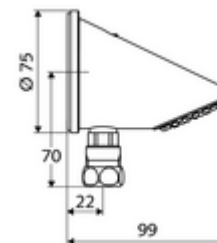

### Scope of delivery

- Shower head
- Compression connection
- Fastening material for wall installation

### Technical data

- S\_Durchfluss: max. 9 l/min pressure independent
- Surface: Chrome
- Tilt angle: 23 °
- Connection: Ø 15 (DN 15 G 1/2 AG)