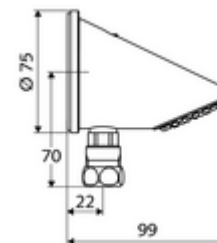

Article number: 01 846 06 99

Exposed shower head COMFORT

Vandal-resistant shower head, with soft stream and anti-limescale burles. Exposed shower head, connection at bottom.

Scope of delivery

- Shower head
- Compression connection
- Fastening material for wall installation

Technical data

- S_Durchfluss: max. 9 l/min pressure independent
- Surface: Chrome
- Tilt angle: 23 °
- Connection: Ø 15 (DN 15 G 1/2 AG)

Delivery data

- Weight: 1,04 kg/Piece
- Packing unit: 1

Recommended associated articles