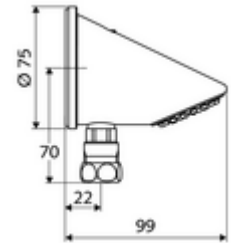

Article number: 01 846 06 99

Exposed shower head COMFORT

Vandal-resistant shower head, with soft stream and anti-limescale burls. Exposed shower head, connection at bottom.

Scope of delivery

- Shower head
- Compression connection
- Fastening material for wall installation

Technical data

- S_Durchfluss: max. 9 l/min pressure independent
- Surface: Chrome
- Tilt angle: 23 °
- Connection: Ø 15 (DN 15 G 1/2 AG)

Delivery data

- Weight: 1,04 kg/Piece
- Packing unit: 1

Recommended associated articles