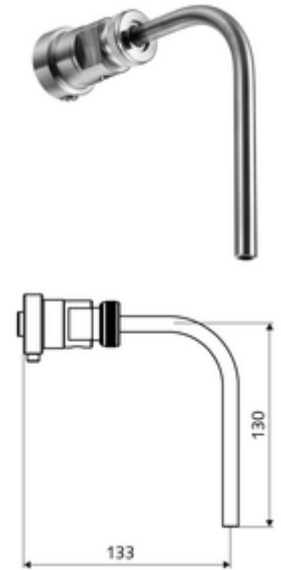

## Sampling valve COMFORT Flex

Valve for sampling according to DIN ISO 19458.

### Scope of delivery

- Sampling valve
- 90° sampling pipe with union nut and seals

### Technical data

- Material: Union nut Brass, Sampling pipe Stainless steel, Housing Brass, conform to German drinking water regulations
- Max. operating temperature: 120 °C temporarily

### In connection with

Shower head COMFORT Flex

Article no: 01 821 06 99