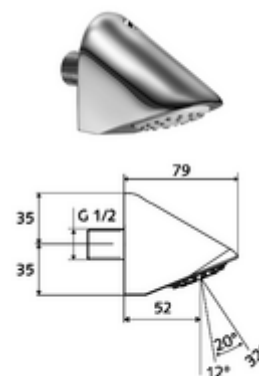

Article number: 01 821 06 99

Shower head COMFORT Flex

Adjustable tilt angle. Vandal-resistant shower head, with soft stream and anti-limescale burles. Angled version minimises likelihood of use for suicide.

Scope of delivery

- Shower head

Technical data

- S_Durchfluss: max. 9 l/min pressure independent
- Material: Housing Brass, conform to German drinking water regulations
- Surface: Chrome
- Tilt angle: 12 - 32 °
- Connection: DN 15 G 1/2 AG
- Certificates: P-IX 29941/IZ, DIN-DVGW, ACS, WRAS
- Noise class: I
- Flow class: Z

Delivery data

- Weight: 0,50 kg/Piece
- Packing unit: 1

Recommended associated articles

Sampling valve COMFORT Flex

Article no: 01 823 00 99

Hint

- Jet pattern 12°: a 260 mm, b 430 mm, c 690 mm
- Jet pattern 32°: a 730 mm, b 480 mm, c 1210 mm