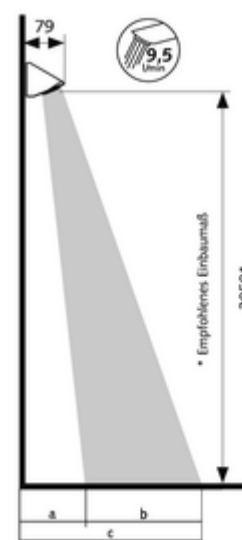

Article number: 01 821 06 99

Shower head COMFORT Flex

Adjustable tilt angle. Vandal-resistant shower head, with soft stream and anti-limescale burles. Angled version minimises likelihood of use for suicide.

Scope of delivery

- Shower head

Technical data

- Flow: max. 9 l/min pressure independent
- Material: Housing Brass, conform to German drinking water regulations
- Surface: Chrome
- Tilt angle: 12 - 32 °
- Connection: DN 15 G 1/2 AG
- Certificates: P-IX 29941/IZ, DIN-DVGW, ACS, WRAS
- Noise class: I
- Flow class: Z

Delivery data

- Weight: 0,50 kg/Piece
- Packing unit: 1

Recommended associated articles

Sampling valve COMFORT Flex

Article no: 01 823 00 99

Hint

- Jet pattern 12°: a 260 mm, b 430 mm, c 690 mm
- Jet pattern 32°: a 730 mm, b 480 mm, c 1210 mm