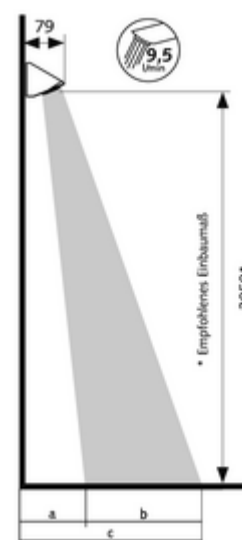

Article number: 01 821 06 99

Shower head COMFORT Flex

Adjustable tilt angle. Vandal-resistant shower head, with soft stream and anti-limescale burles. Angled version minimises likelihood of use for suicide.

Scope of delivery

- Shower head

Technical data

- S_Durchfluss: max. 9 l/min pressure independent
- Material: Housing Brass, conform to German drinking water regulations
- Surface: Chrome
- Tilt angle: 12 - 32 °
- Connection: DN 15 G 1/2 AG
- Certificates: P-IX 29941/IZ, DIN-DVGW, ACS, WRAS
- Noise class: I
- Flow class: Z

Delivery data

- Weight: 0,50 kg/Piece
- Packing unit: 1

Recommended associated articles

Sampling valve COMFORT Flex

Article no: 01 823 00 99

Hint

- Jet pattern 12°: a 260 mm, b 430 mm, c 690 mm
- Jet pattern 32°: a 730 mm, b 480 mm, c 1210 mm