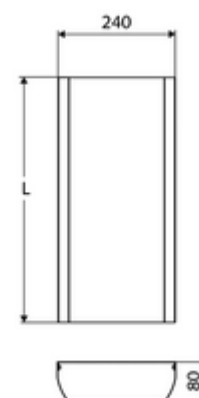

## Connection cover shower panel LINUS inox

Connection cover for covering cold/hot water supply laid as exposed supply lines.

### Technical data

- Measurement length: 451 - 950 mm
- Material: Stainless steel 1.4404
- Surface: Brushed stainless steel

### Hint

- Length according to on-site measurement. For purchase order form, see [www.schell.eu](http://www.schell.eu).
- Differences in colour shade between the shower panel and the connection cover are possible due to production conditions.