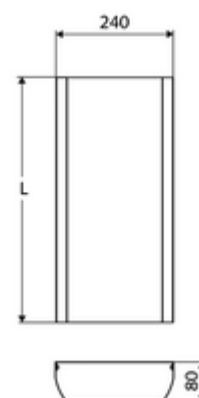

## Connection cover shower panel LINUS inox

Connection cover for covering cold/hot water supply laid as exposed supply lines.

### Technical data

- Measurement length: 150 - 450 mm
- Material: Stainless steel 1.4404
- Surface: Brushed stainless steel

### Hint

- Length according to on-site measurement. For purchase order form, see [www.schell.eu](http://www.schell.eu).
- Differences in colour shade between the shower panel and the connection cover are possible due to production conditions.