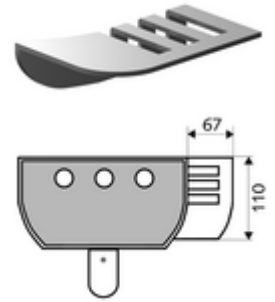

Article number: 00 809 08 99

Soap tray shower panel LINUS

Soap tray for all SCHELL LINUS shower panels (aluminium), for subsequent installation.

Scope of delivery

- Fastening material
- Soap tray

Technical data

- Material: Aluminium
- Surface: Anodised aluminium

Delivery data

- Weight: 0,18 kg/Piece
 - Packing unit: 1
-