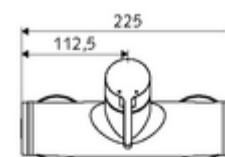

Article number: 01 618 06 99

Exposed shower tap VITUS VD -EH-M / u Mixed water

Manual open/closed actuation. Shower connection at bottom.

Scope of delivery

- Single-lever exposed shower tap
 - Single-lever mixer
 - Valve for carrying out manual thermal disinfection (in accordance with DVGW worksheet W 551)
 - Single-lever mixing ceramic cartridge with hot water and flow restrictor
- 2 backflow preventers (EN 1717: EB-type)
- 2 S-connections and rosettes (depth-adjustable)

Technical data

- Max. operating temperature: 70 °C (80 °C for thermal disinfection)
- Connection: 2x DN 15 G 1/2 AG
- Outlet: DN 15 G 1/2 AG (bottom)
- Material: Housing Brass, conform to German drinking water regulations
- Surface: Chrome
- Certificates: PA-IX 38242/IB, Belgaqua
- Noise class: I
- Flow class: B

Delivery data

- Weight: 4,03 kg/Piece
- Packing unit: 1

Recommended associated articles

S-connecting with isolating valve	Article no: 23 775 00 99	
Shower set 900	Article no: 29 207 06 99	or
Shower set 680	Article no: 29 208 06 99	or
Flow restrictor LEED	Article no: 29 239 00 99	or
Flow restrictor BREEAM	Article no: 29 240 00 99	or