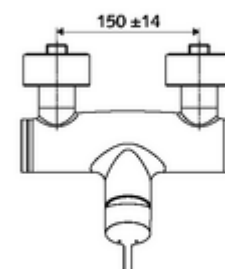

Article number: 01 618 06 99

Exposed shower tap VITUS VD -EH-M / u Mixed water

Manual open/closed actuation. Shower connection at bottom.

Scope of delivery

- Single-lever exposed shower tap
 - Single-lever mixer
 - Valve for carrying out manual thermal disinfection (in accordance with DVGW worksheet W 551)
 - Single-lever mixing ceramic cartridge with hot water and flow restrictor
- 2 backflow preventers (EN 1717: EB-type)
- 2 S-connections and rosettes (depth-adjustable)

Technical data

- Max. operating temperature: 70 °C (80 °C for thermal disinfection)
- Connection: 2x DN 15 G 1/2 AG
- Outlet: DN 15 G 1/2 AG (bottom)
- Material: Housing Brass, conform to German drinking water regulations
- Surface: Chrome
- Certificates: PA-IX 38242/IB, Belgaqua
- Noise class: I
- Flow class: B

Delivery data

- Weight: 4,03 kg/Piece
- Packing unit: 1

Recommended associated articles

S-connecting with isolating valve	Article no: 23 775 00 99	
Shower set 900	Article no: 29 207 06 99	or
Shower set 680	Article no: 29 208 06 99	or
Flow restrictor LEED	Article no: 29 239 00 99	or
Flow restrictor BREEAM	Article no: 29 240 00 99	or