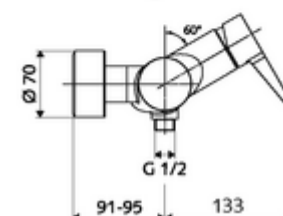

Article number: 01 618 06 99

Exposed shower tap VITUS VD -EH-M / u Mixed water

Manual open/closed actuation. Shower connection at bottom.

Scope of delivery

- Single-lever exposed shower tap
 - Single-lever mixer
 - Valve for carrying out manual thermal disinfection (in accordance with DVGW worksheet W 551)
 - Single-lever mixing ceramic cartridge with hot water and flow restrictor
- 2 backflow preventers (EN 1717: EB-type)
- 2 S-connections and rosettes (depth-adjustable)

Technical data

- Max. operating temperature: 70 °C (80 °C for thermal disinfection)
- Connection: 2x DN 15 G 1/2 AG
- Outlet: DN 15 G 1/2 AG (bottom)
- Material: Housing Brass, conform to German drinking water regulations
- Surface: Chrome
- Certificates: PA-IX 38242/IB, Belgaqua
- Noise class: I
- Flow class: B

Delivery data

- Weight: 4,03 kg/Piece
- Packing unit: 1

Recommended associated articles

S-connecting with isolating valve	Article no: 23 775 00 99	
Shower set 900	Article no: 29 207 06 99	or
Shower set 680	Article no: 29 208 06 99	or
Flow restrictor LEED	Article no: 29 239 00 99	or
Flow restrictor BREEAM	Article no: 29 240 00 99	or