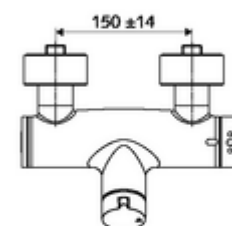

Article number: 01 617 06 99

Exposed shower tap VITUS VD open/close-T / U

Mixed water, ThermoProtect thermostat

Manual open/closed actuation. Shower connection at bottom.

Scope of delivery

- Open/closed exposed shower tap
 - ThermoProtect thermostat, conform to EN 1111, unlockable/lockable temperature lock at 38 °C, anti-scalding protection if cold water supply fails
 - 2 backflow preventers (EN 1717: EB-type)
 - Operating button open/close
 - Valve for carrying out manual thermal disinfection (in accordance with DVGW worksheet W 551)
 - Open/closed ceramic cartridge
- 2 S-connections and rosettes (depth-adjustable)

Technical data

- Max. operating temperature: 70 °C (80 °C for thermal disinfection)
- Connection: 2x DN 15 G 1/2 AG
- Outlet: DN 15 G 1/2 AG (bottom)
- Material: Housing Brass, conform to German drinking water regulations
- Surface: Chrome
- Certificates: PA-IX 38240/IB, Belgaqua
- Noise class: I
- Flow class: B

Delivery data

- Weight: 4,22 kg/Piece
- Packing unit: 1

Recommended associated articles

S-connecting with isolating valve	Article no: 23 775 00 99	
Shower set 900	Article no: 29 207 06 99	or
Shower set 680	Article no: 29 208 06 99	or
Flow restrictor LEED	Article no: 29 239 00 99	or
Flow restrictor BREEAM	Article no: 29 240 00 99	or