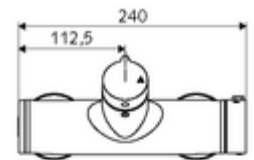

Article number: 01 617 06 99

Exposed shower tap VITUS VD open/close-T / U

Mixed water, ThermoProtect thermostat

Manual open/closed actuation. Shower connection at bottom.

Scope of delivery

- Open/closed exposed shower tap
 - ThermoProtect thermostat, conform to EN 1111, unlockable/lockable temperature lock at 38 °C, anti-scalding protection if cold water supply fails
 - 2 backflow preventers (EN 1717: EB-type)
 - Operating button open/close
 - Valve for carrying out manual thermal disinfection (in accordance with DVGW worksheet W 551)
 - Open/closed ceramic cartridge
- 2 S-connections and rosettes (depth-adjustable)

Technical data

- Max. operating temperature: 70 °C (80 °C for thermal disinfection)
- Connection: 2x DN 15 G 1/2 AG
- Outlet: DN 15 G 1/2 AG (bottom)
- Material: Housing Brass, conform to German drinking water regulations
- Surface: Chrome
- Certificates: PA-IX 38240/IB, Belgaqua
- Noise class: I
- Flow class: B

Delivery data

- Weight: 4,22 kg/Piece
- Packing unit: 1

Recommended associated articles

S-connecting with isolating valve	Article no: 23 775 00 99	
Shower set 900	Article no: 29 207 06 99	or
Shower set 680	Article no: 29 208 06 99	or
Flow restrictor LEED	Article no: 29 239 00 99	or
Flow restrictor BREEAM	Article no: 29 240 00 99	or