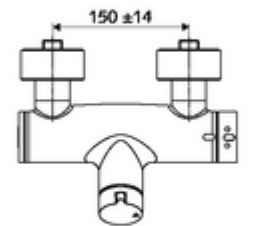

Article number: 01 617 06 99

Exposed shower tap VITUS VD open/close-T / U

Mixed water, ThermoProtect thermostat

Manual open/closed actuation. Shower connection at bottom.

Scope of delivery

- Open/closed exposed shower tap
 - ThermoProtect thermostat, conform to EN 1111, unlockable/lockable temperature lock at 38 °C, anti-scalding protection if cold water supply fails
 - 2 backflow preventers (EN 1717: EB-type)
 - Operating button open/close
 - Valve for carrying out manual thermal disinfection (in accordance with DVGW worksheet W 551)
 - Open/closed ceramic cartridge
- 2 S-connections and rosettes (depth-adjustable)

Technical data

- Max. operating temperature: 70 °C (80 °C for thermal disinfection)
- Connection: 2x DN 15 G 1/2 AG
- Outlet: DN 15 G 1/2 AG (bottom)
- Material: Housing Brass, conform to German drinking water regulations
- Surface: Chrome
- Certificates: PA-IX 38240/IB, Belgaqua
- Noise class: I
- Flow class: B

Delivery data

- Weight: 4,22 kg/Piece
- Packing unit: 1

Recommended associated articles

S-connecting with isolating valve	Article no: 23 775 00 99	
Shower set 900	Article no: 29 207 06 99	or
Shower set 680	Article no: 29 208 06 99	or
Flow restrictor LEED	Article no: 29 239 00 99	or
Flow restrictor BREEAM	Article no: 29 240 00 99	or