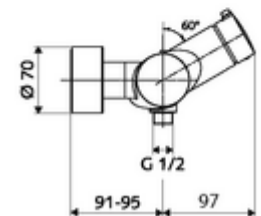

Article number: 01 617 06 99

Exposed shower tap VITUS VD open/close-T / U

Mixed water, ThermoProtect thermostat

Manual open/closed actuation. Shower connection at bottom.

Scope of delivery

- Open/closed exposed shower tap
 - ThermoProtect thermostat, conform to EN 1111, unlockable/lockable temperature lock at 38 °C, anti-scalding protection if cold water supply fails
 - 2 backflow preventers (EN 1717: EB-type)
 - Operating button open/close
 - Valve for carrying out manual thermal disinfection (in accordance with DVGW worksheet W 551)
 - Open/closed ceramic cartridge
- 2 S-connections and rosettes (depth-adjustable)

Technical data

- Max. operating temperature: 70 °C (80 °C for thermal disinfection)
- Connection: 2x DN 15 G 1/2 AG
- Outlet: DN 15 G 1/2 AG (bottom)
- Material: Housing Brass, conform to German drinking water regulations
- Surface: Chrome
- Certificates: PA-IX 38240/IB, Belgaqua
- Noise class: I
- Flow class: B

Delivery data

- Weight: 4,22 kg/Piece
- Packing unit: 1

Recommended associated articles

S-connecting with isolating valve	Article no: 23 775 00 99	
Shower set 900	Article no: 29 207 06 99	or
Shower set 680	Article no: 29 208 06 99	or
Flow restrictor LEED	Article no: 29 239 00 99	or
Flow restrictor BREEAM	Article no: 29 240 00 99	or