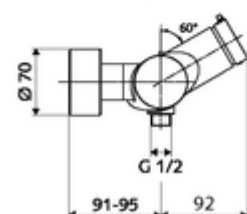

Article number: 01 616 06 99

Exposed shower tap VITUS VD -SC-M /u Mixed water

Manual actuation with automatic closing. Easy flow time adjustment. Shower connection at bottom.

Scope of delivery

- Self-closing exposed shower tap
 - 2 backflow preventers (EN 1717: EB-type)
 - Self-closing cartridge SC II with hot water restrictor
 - SC-M self-closing button
 - Valve for carrying out manual thermal disinfection (in accordance with DVGW worksheet W 551)
- 2 S-connections and rosettes (depth-adjustable)

Technical data

- Running time: 5 - 30 s adjustable
- Max. operating temperature: 70 °C (80 °C for thermal disinfection)
- Connection: 2x DN 15 G 1/2 AG
- Outlet: DN 15 G 1/2 AG (bottom)
- Material: Housing Brass, conform to German drinking water regulations
- Surface: Chrome
- Certificates: PA-IX 38241/IB, Belgaqua
- Noise class: I
- Flow class: B

Delivery data

- Weight: 3,80 kg/Piece
- Packing unit: 1

Recommended associated articles

S-connecting with isolating valve	Article no: 23 775 00 99	
Shower set 900	Article no: 29 207 06 99	or
Shower set 680	Article no: 29 208 06 99	or
Flow restrictor LEED	Article no: 29 239 00 99	or
Flow restrictor BREEAM	Article no: 29 240 00 99	or