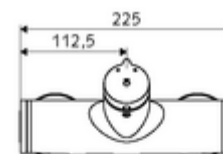

Article number: 01 616 06 99

Exposed shower tap VITUS VD -SC-M /u Mixed water

Manual actuation with automatic closing. Easy flow time adjustment. Shower connection at bottom.

Scope of delivery

- Self-closing exposed shower tap
 - 2 backflow preventers (EN 1717: EB-type)
 - Self-closing cartridge SC II with hot water restrictor
 - SC-M self-closing button
 - Valve for carrying out manual thermal disinfection (in accordance with DVGW worksheet W 551)
- 2 S-connections and rosettes (depth-adjustable)

Technical data

- Running time: 5 - 30 s adjustable
- Max. operating temperature: 70 °C (80 °C for thermal disinfection)
- Connection: 2x DN 15 G 1/2 AG
- Outlet: DN 15 G 1/2 AG (bottom)
- Material: Housing Brass, conform to German drinking water regulations
- Surface: Chrome
- Certificates: PA-IX 38241/IB, Belgaqua
- Noise class: I
- Flow class: B

Delivery data

- Weight: 3,80 kg/Piece
- Packing unit: 1

Recommended associated articles

S-connecting with isolating valve	Article no: 23 775 00 99	
Shower set 900	Article no: 29 207 06 99	or
Shower set 680	Article no: 29 208 06 99	or
Flow restrictor LEED	Article no: 29 239 00 99	or
Flow restrictor BREEAM	Article no: 29 240 00 99	or