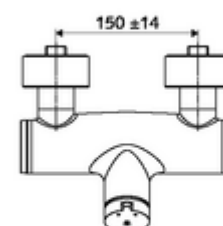

Article number: 01 616 06 99

Exposed shower tap VITUS VD -SC-M /u Mixed water

Manual actuation with automatic closing. Easy flow time adjustment. Shower connection at bottom.

Scope of delivery

- Self-closing exposed shower tap
 - 2 backflow preventers (EN 1717: EB-type)
 - Self-closing cartridge SC II with hot water restrictor
 - SC-M self-closing button
 - Valve for carrying out manual thermal disinfection (in accordance with DVGW worksheet W 551)
- 2 S-connections and rosettes (depth-adjustable)

Technical data

- Running time: 5 - 30 s adjustable
- Max. operating temperature: 70 °C (80 °C for thermal disinfection)
- Connection: 2x DN 15 G 1/2 AG
- Outlet: DN 15 G 1/2 AG (bottom)
- Material: Housing Brass, conform to German drinking water regulations
- Surface: Chrome
- Certificates: PA-IX 38241/IB, Belgaqua
- Noise class: I
- Flow class: B

Delivery data

- Weight: 3,80 kg/Piece
- Packing unit: 1

Recommended associated articles

S-connecting with isolating valve	Article no: 23 775 00 99	
Shower set 900	Article no: 29 207 06 99	or
Shower set 680	Article no: 29 208 06 99	or
Flow restrictor LEED	Article no: 29 239 00 99	or
Flow restrictor BREEAM	Article no: 29 240 00 99	or