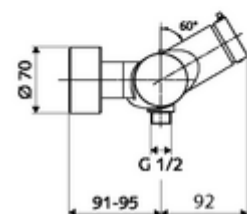

Article number: 01 616 06 99

Exposed shower tap VITUS VD -SC-M /u Mixed water

Manual actuation with automatic closing. Easy flow time adjustment. Shower connection at bottom.

Scope of delivery

- Self-closing exposed shower tap
 - 2 backflow preventers (EN 1717: EB-type)
 - Self-closing cartridge SC II with hot water restrictor
 - SC-M self-closing button
 - Valve for carrying out manual thermal disinfection (in accordance with DVGW worksheet W 551)
- 2 S-connections and rosettes (depth-adjustable)

Technical data

- Running time: 5 - 30 s adjustable
- Max. operating temperature: 70 °C (80 °C for thermal disinfection)
- Connection: 2x DN 15 G 1/2 AG
- Outlet: DN 15 G 1/2 AG (bottom)
- Material: Housing Brass, conform to German drinking water regulations
- Surface: Chrome
- Certificates: PA-IX 38241/IB, Belgaqua
- Noise class: I
- Flow class: B

Delivery data

- Weight: 3,80 kg/Piece
- Packing unit: 1

Recommended associated articles

S-connecting with isolating valve	Article no: 23 775 00 99	
Shower set 900	Article no: 29 207 06 99	or
Shower set 680	Article no: 29 208 06 99	or
Flow restrictor LEED	Article no: 29 239 00 99	or
Flow restrictor BREEAM	Article no: 29 240 00 99	or