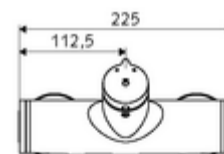

Article number: 01 616 06 99

Exposed shower tap VITUS VD -SC-M /u Mixed water

Manual actuation with automatic closing. Easy flow time adjustment. Shower connection at bottom.

Scope of delivery

- Self-closing exposed shower tap
 - 2 backflow preventers (EN 1717: EB-type)
 - Self-closing cartridge SC II with hot water restrictor
 - SC-M self-closing button
 - Valve for carrying out manual thermal disinfection (in accordance with DVGW worksheet W 551)
- 2 S-connections and rosettes (depth-adjustable)

Technical data

- Running time: 5 - 30 s adjustable
- Max. operating temperature: 70 °C (80 °C for thermal disinfection)
- Connection: 2x DN 15 G 1/2 AG
- Outlet: DN 15 G 1/2 AG (bottom)
- Material: Housing Brass, conform to German drinking water regulations
- Surface: Chrome
- Certificates: PA-IX 38241/IB, Belgaqua
- Noise class: I
- Flow class: B

Delivery data

- Weight: 3,80 kg/Piece
- Packing unit: 1

Recommended associated articles

Shower set 900	Article no: 23 775 00 99	
Shower set 680	Article no: 29 207 06 99	or
Flow restrictor LEED	Article no: 29 208 06 99	or
Flow restrictor BREEAM	Article no: 29 239 00 99	or
	Article no: 29 240 00 99	or