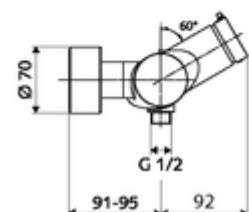

Article number: 01 616 06 99

Exposed shower tap VITUS VD -SC-M /u Mixed water

Manual actuation with automatic closing. Easy flow time adjustment. Shower connection at bottom.

Scope of delivery

- Self-closing exposed shower tap
 - 2 backflow preventers (EN 1717: EB-type)
 - Self-closing cartridge SC II with hot water restrictor
 - SC-M self-closing button
 - Valve for carrying out manual thermal disinfection (in accordance with DVGW worksheet W 551)
- 2 S-connections and rosettes (depth-adjustable)

Technical data

- Running time: 5 - 30 s adjustable
- Max. operating temperature: 70 °C (80 °C for thermal disinfection)
- Connection: 2x DN 15 G 1/2 AG
- Outlet: DN 15 G 1/2 AG (bottom)
- Material: Housing Brass, conform to German drinking water regulations
- Surface: Chrome
- Certificates: PA-IX 38241/IB, Belgaqua
- Noise class: I
- Flow class: B

Delivery data

- Weight: 3,80 kg/Piece
- Packing unit: 1

Recommended associated articles

Shower set 900	Article no: 23 775 00 99	
Shower set 680	Article no: 29 207 06 99	or
Flow restrictor LEED	Article no: 29 208 06 99	or
Flow restrictor BREEAM	Article no: 29 239 00 99	or
	Article no: 29 240 00 99	or