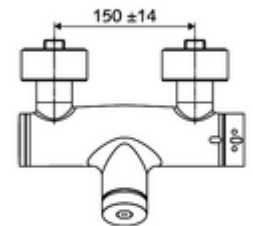

Technical data

- Running time: 5 - 30 s adjustable
- Max. operating temperature: 70 °C (80 °C for thermal disinfection)
- Connection: 2x DN 15 G 1/2 AG
- Outlet: DN 15 G 1/2 AG (bottom)
- Material: Housing Brass, conform to German drinking water regulations
- Surface: Chrome
- Certificates: PA-IX 28574/IB, DVGW, Belgaqua
- Noise class: I
- Flow class: B

Delivery data

- Weight: 4,04 kg/Piece
- Packing unit: 1

Recommended associated articles

S-connecting with isolating valve	Article no: 23 775 00 99	
Shower set 900	Article no: 29 207 06 99	or
Shower set 680	Article no: 29 208 06 99	or
Flow restrictor LEED	Article no: 29 239 00 99	or
Flow restrictor BREEAM	Article no: 29 240 00 99	or