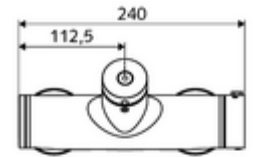

Technical data

- Running time: 5 - 30 s adjustable
- Max. operating temperature: 70 °C (80 °C for thermal disinfection)
- Connection: 2x DN 15 G 1/2 AG
- Outlet: DN 15 G 1/2 AG (bottom)
- Material: Housing Brass, conform to German drinking water regulations
- Surface: Chrome
- Certificates: PA-IX 28574/IB, DVGW, Belgaqua
- Noise class: I
- Flow class: B

Delivery data

- Weight: 4,04 kg/Piece
- Packing unit: 1

Recommended associated articles

S-connecting with isolating valve	Article no: 23 775 00 99	
Shower set 900	Article no: 29 207 06 99	or
Shower set 680	Article no: 29 208 06 99	or
Flow restrictor LEED	Article no: 29 239 00 99	or
Flow restrictor BREEAM	Article no: 29 240 00 99	or