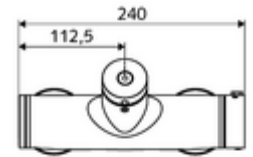

Article number: 01 615 06 99

Exposed shower tap VITUS VD -SC-T /u Mixed water, ThermoProtect thermostat

Manual actuation with automatic closing. Easy flow time adjustment. Shower connection at bottom.

Scope of delivery

- Self-closing exposed shower tap
  - ThermoProtect thermostat, conform to EN 1111, unlockable/lockable temperature lock at 38 °C, anti-scalding protection if cold water supply fails
  - SC self-closing button
  - 2 backflow preventers (EN 1717: EB-type)
  - Valve for carrying out manual thermal disinfection (in accordance with DVGW worksheet W 551)
  - Self-closing cartridge SC II
- 2 S-connections and rosettes (depth-adjustable)

Technical data

- Running time: 5 - 30 s adjustable
- Max. operating temperature: 70 °C (80 °C for thermal disinfection)
- Connection: 2x DN 15 G 1/2 AG
- Outlet: DN 15 G 1/2 AG (bottom)
- Material: Housing Brass, conform to German drinking water regulations
- Surface: Chrome
- Certificates: PA-IX 28574/IB, DVGW, Belgaqua
- Noise class: I
- Flow class: B

Delivery data

- Weight: 4,04 kg/Piece
- Packing unit: 1

Recommended associated articles

S-connecting with isolating valve	Article no: 23 775 00 99	
Shower set 900	Article no: 29 207 06 99	or
Shower set 680	Article no: 29 208 06 99	or
Flow restrictor LEED	Article no: 29 239 00 99	or
Flow restrictor BREEAM	Article no: 29 240 00 99	or