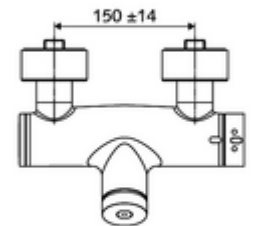

### Scope of delivery

- Self-closing exposed shower tap
  - ThermoProtect thermostat, conform to EN 1111, unlockable/lockable temperature lock at 38 °C, anti-scalding protection if cold water supply fails
  - SC self-closing button
  - 2 backflow preventers (EN 1717: EB-type)
  - Valve for carrying out manual thermal disinfection (in accordance with DVGW worksheet W 551)
  - Self-closing cartridge SC II
- 2 S-connections and rosettes (depth-adjustable)

### Technical data

- Running time: 5 - 30 s adjustable
- Max. operating temperature: 70 °C (80 °C for thermal disinfection)
- Connection: 2x DN 15 G 1/2 AG
- Outlet: DN 15 G 1/2 AG (bottom)
- Material: Housing Brass, conform to German drinking water regulations
- Surface: Chrome
- Certificates: PA-IX 28574/IB, DVGW, Belgaqua
- Noise class: I
- Flow class: B

### Delivery data

- Weight: 4,04 kg/Piece
- Packing unit: 1