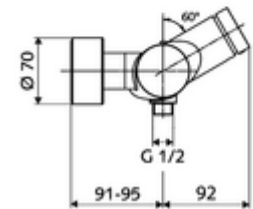

Article number: 01 615 06 99

Exposed shower tap VITUS VD -SC-T /u Mixed water, ThermoProtect thermostat

Manual actuation with automatic closing. Easy flow time adjustment. Shower connection at bottom.

Scope of delivery

- Self-closing exposed shower tap
  - ThermoProtect thermostat, conform to EN 1111, unlockable/lockable temperature lock at 38 °C, anti-scalding protection if cold water supply fails
  - SC self-closing button
  - 2 backflow preventers (EN 1717: EB-type)
  - Valve for carrying out manual thermal disinfection (in accordance with DVGW worksheet W 551)
  - Self-closing cartridge SC II
- 2 S-connections and rosettes (depth-adjustable)

Technical data

- Running time: 5 - 30 s adjustable
- Max. operating temperature: 70 °C (80 °C for thermal disinfection)
- Connection: 2x DN 15 G 1/2 AG
- Outlet: DN 15 G 1/2 AG (bottom)
- Material: Housing Brass, conform to German drinking water regulations
- Surface: Chrome
- Certificates: PA-IX 28574/IB, DVGW, Belgaqua
- Noise class: I
- Flow class: B

Delivery data

- Weight: 4,04 kg/Piece
- Packing unit: 1

Recommended associated articles

S-connecting with isolating valve	Article no: 23 775 00 99	
Shower set 900	Article no: 29 207 06 99	or
Shower set 680	Article no: 29 208 06 99	or
Flow restrictor LEED	Article no: 29 239 00 99	or
Flow restrictor BREEAM	Article no: 29 240 00 99	or