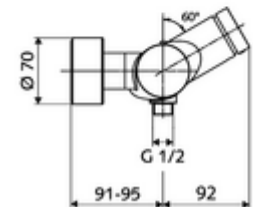

Article number: 01 615 06 99

Exposed shower tap VITUS VD -SC-T /u Mixed water, ThermoProtect thermostat

Manual actuation with automatic closing. Easy flow time adjustment. Shower connection at bottom.

Scope of delivery

- Self-closing exposed shower tap
  - ThermoProtect thermostat, conform to EN 1111, unlockable/lockable temperature lock at 38 °C, anti-scalding protection if cold water supply fails
  - SC self-closing button
  - 2 backflow preventers (EN 1717: EB-type)
  - Valve for carrying out manual thermal disinfection (in accordance with DVGW worksheet W 551)
  - Self-closing cartridge SC II
- 2 S-connections and rosettes (depth-adjustable)

Technical data

- Running time: 5 - 30 s adjustable
- Max. operating temperature: 70 °C (80 °C for thermal disinfection)
- Connection: 2x DN 15 G 1/2 AG
- Outlet: DN 15 G 1/2 AG (bottom)
- Material: Housing Brass, conform to German drinking water regulations
- Surface: Chrome
- Certificates: PA-IX 28574/IB, DVGW, Belgaqua
- Noise class: I
- Flow class: B

Delivery data

- Weight: 4,04 kg/Piece
- Packing unit: 1

Recommended associated articles

S-connecting with isolating valve	Article no: 23 775 00 99	
Shower set 900	Article no: 29 207 06 99	or
Shower set 680	Article no: 29 208 06 99	or
Flow restrictor LEED	Article no: 29 239 00 99	or
Flow restrictor BREEAM	Article no: 29 240 00 99	or