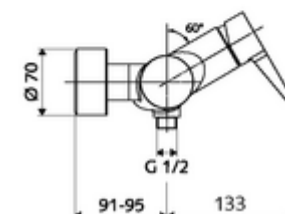

Article number: 01 613 06 99

Exposed shower tap VITUS VD -EH-M / u Mixed water

Manual open/closed actuation. Shower connection at bottom.

Scope of delivery

- Single-lever exposed shower tap
 - Single-lever mixer
 - Single-lever mixing ceramic cartridge with hot water and flow restrictor
- 2 backflow preventers (EN 1717: EB-type)
- 2 S-connections and rosettes (depth-adjustable)

Technical data

- Max. operating temperature: 70 °C (80 °C for thermal disinfection)
- Connection: 2x DN 15 G 1/2 AG
- Outlet: DN 15 G 1/2 AG (bottom)
- Material: Housing Brass, conform to German drinking water regulations
- Surface: Chrome
- Certificates: PA-IX 38242/IB, Belgaqua
- Noise class: I
- Flow class: B

Delivery data

- Weight: 3,99 kg/Piece
- Packing unit: 1

Recommended associated articles

S-connecting with isolating valve	Article no: 23 775 00 99	
Shower set 900	Article no: 29 207 06 99	or
Shower set 680	Article no: 29 208 06 99	or
Flow restrictor LEED	Article no: 29 239 00 99	or
Flow restrictor BREEAM	Article no: 29 240 00 99	or