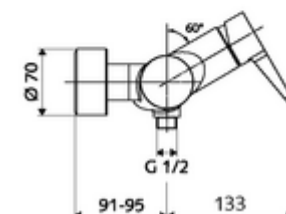

Article number: 01 613 06 99

Exposed shower tap VITUS VD -EH-M / u Mixed water

Manual open/closed actuation. Shower connection at bottom.

Scope of delivery

- Single-lever exposed shower tap
 - Single-lever mixer
 - Single-lever mixing ceramic cartridge with hot water and flow restrictor
- 2 backflow preventers (EN 1717: EB-type)
- 2 S-connections and rosettes (depth-adjustable)

Technical data

- Max. operating temperature: 70 °C (80 °C for thermal disinfection)
- Connection: 2x DN 15 G 1/2 AG
- Outlet: DN 15 G 1/2 AG (bottom)
- Material: Housing Brass, conform to German drinking water regulations
- Surface: Chrome
- Certificates: PA-IX 38242/IB, Belgaqua
- Noise class: I
- Flow class: B

Delivery data

- Weight: 3,99 kg/Piece
- Packing unit: 1

Recommended associated articles

S-connecting with isolating valve	Article no: 23 775 00 99	
Shower set 900	Article no: 29 207 06 99	or
Shower set 680	Article no: 29 208 06 99	or
Flow restrictor LEED	Article no: 29 239 00 99	or
Flow restrictor BREEAM	Article no: 29 240 00 99	or