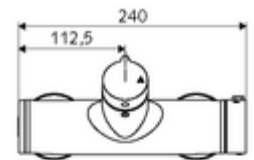

Article number: 01 612 06 99

Exposed shower tap VITUS VD open/close-T / U

Mixed water, ThermoProtect thermostat

Manual open/closed actuation. Shower connection at bottom.

Scope of delivery

- Open/closed exposed shower tap
 - ThermoProtect thermostat, conform to EN 1111, unlockable/lockable temperature lock at 38 °C, anti-scalding protection if cold water supply fails
 - 2 backflow preventers (EN 1717: EB-type)
 - Operating button open/close
 - Open/closed ceramic cartridge
- 2 S-connections and rosettes (depth-adjustable)

Technical data

- Max. operating temperature: 70 °C (80 °C for thermal disinfection)
- Connection: 2x DN 15 G 1/2 AG
- Outlet: DN 15 G 1/2 AG (bottom)
- Material: Housing Brass, conform to German drinking water regulations
- Surface: Chrome
- Certificates: PA-IX 38240/IB, Belgaqua
- Noise class: I
- Flow class: B

Delivery data

- Weight: 4,21 kg/Piece
- Packing unit: 1

Recommended associated articles

S-connecting with isolating valve	Article no: 23 775 00 99	
Shower set 900	Article no: 29 207 06 99	or
Shower set 680	Article no: 29 208 06 99	or
Flow restrictor LEED	Article no: 29 239 00 99	or
Flow restrictor BREEAM	Article no: 29 240 00 99	or