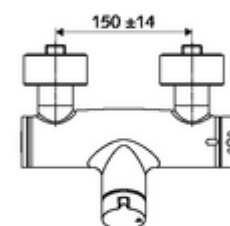

Article number: 01 612 06 99

Exposed shower tap VITUS VD open/close-T / U

Mixed water, ThermoProtect thermostat

Manual open/closed actuation. Shower connection at bottom.

Scope of delivery

- Open/closed exposed shower tap
 - ThermoProtect thermostat, conform to EN 1111, unlockable/lockable temperature lock at 38 °C, anti-scalding protection if cold water supply fails
 - 2 backflow preventers (EN 1717: EB-type)
 - Operating button open/close
 - Open/closed ceramic cartridge
- 2 S-connections and rosettes (depth-adjustable)

Technical data

- Max. operating temperature: 70 °C (80 °C for thermal disinfection)
- Connection: 2x DN 15 G 1/2 AG
- Outlet: DN 15 G 1/2 AG (bottom)
- Material: Housing Brass, conform to German drinking water regulations
- Surface: Chrome
- Certificates: PA-IX 38240/IB, Belgaqua
- Noise class: I
- Flow class: B

Delivery data

- Weight: 4,21 kg/Piece
- Packing unit: 1

Recommended associated articles

S-connecting with isolating valve	Article no: 23 775 00 99	
Shower set 900	Article no: 29 207 06 99	or
Shower set 680	Article no: 29 208 06 99	or
Flow restrictor LEED	Article no: 29 239 00 99	or
Flow restrictor BREEAM	Article no: 29 240 00 99	or