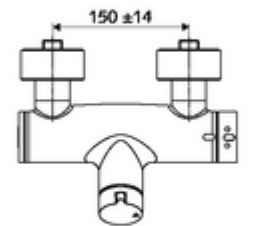

Article number: 01 612 06 99

Exposed shower tap VITUS VD open/close-T / U

Mixed water, ThermoProtect thermostat

Manual open/closed actuation. Shower connection at bottom.

Scope of delivery

- Open/closed exposed shower tap
 - ThermoProtect thermostat, conform to EN 1111, unlockable/lockable temperature lock at 38 °C, anti-scalding protection if cold water supply fails
 - 2 backflow preventers (EN 1717: EB-type)
 - Operating button open/close
 - Open/closed ceramic cartridge
- 2 S-connections and rosettes (depth-adjustable)

Technical data

- Max. operating temperature: 70 °C (80 °C for thermal disinfection)
- Connection: 2x DN 15 G 1/2 AG
- Outlet: DN 15 G 1/2 AG (bottom)
- Material: Housing Brass, conform to German drinking water regulations
- Surface: Chrome
- Certificates: PA-IX 38240/IB, Belgaqua
- Noise class: I
- Flow class: B

Delivery data

- Weight: 4,21 kg/Piece
- Packing unit: 1

Recommended associated articles

S-connecting with isolating valve	Article no: 23 775 00 99	
Shower set 900	Article no: 29 207 06 99	or
Shower set 680	Article no: 29 208 06 99	or
Flow restrictor LEED	Article no: 29 239 00 99	or
Flow restrictor BREEAM	Article no: 29 240 00 99	or