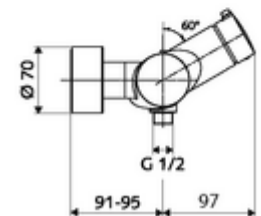

Article number: 01 612 06 99

Exposed shower tap VITUS VD open/close-T / U

Mixed water, ThermoProtect thermostat

Manual open/closed actuation. Shower connection at bottom.

Scope of delivery

- Open/closed exposed shower tap
 - ThermoProtect thermostat, conform to EN 1111, unlockable/lockable temperature lock at 38 °C, anti-scalding protection if cold water supply fails
 - 2 backflow preventers (EN 1717: EB-type)
 - Operating button open/close
 - Open/closed ceramic cartridge
- 2 S-connections and rosettes (depth-adjustable)

Technical data

- Max. operating temperature: 70 °C (80 °C for thermal disinfection)
- Connection: 2x DN 15 G 1/2 AG
- Outlet: DN 15 G 1/2 AG (bottom)
- Material: Housing Brass, conform to German drinking water regulations
- Surface: Chrome
- Certificates: PA-IX 38240/IB, Belgaqua
- Noise class: I
- Flow class: B

Delivery data

- Weight: 4,21 kg/Piece
- Packing unit: 1

Recommended associated articles

S-connecting with isolating valve	Article no: 23 775 00 99	
Shower set 900	Article no: 29 207 06 99	or
Shower set 680	Article no: 29 208 06 99	or
Flow restrictor LEED	Article no: 29 239 00 99	or
Flow restrictor BREEAM	Article no: 29 240 00 99	or