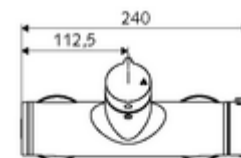

Article number: 01 612 06 99

Exposed shower tap VITUS VD open/close-T / U

Mixed water, ThermoProtect thermostat

Manual open/closed actuation. Shower connection at bottom.

Scope of delivery

- Open/closed exposed shower tap
 - ThermoProtect thermostat, conform to EN 1111, unlockable/lockable temperature lock at 38 °C, anti-scalding protection if cold water supply fails
 - 2 backflow preventers (EN 1717: EB-type)
 - Operating button open/close
 - Open/closed ceramic cartridge
- 2 S-connections and rosettes (depth-adjustable)

Technical data

- Max. operating temperature: 70 °C (80 °C for thermal disinfection)
- Connection: 2x DN 15 G 1/2 AG
- Outlet: DN 15 G 1/2 AG (bottom)
- Material: Housing Brass, conform to German drinking water regulations
- Surface: Chrome
- Certificates: PA-IX 38240/IB, Belgaqua
- Noise class: I
- Flow class: B

Delivery data

- Weight: 4,21 kg/Piece
- Packing unit: 1

Recommended associated articles

S-connecting with isolating valve	Article no: 23 775 00 99	
Shower set 900	Article no: 29 207 06 99	or
Shower set 680	Article no: 29 208 06 99	or
Flow restrictor LEED	Article no: 29 239 00 99	or
Flow restrictor BREEAM	Article no: 29 240 00 99	or