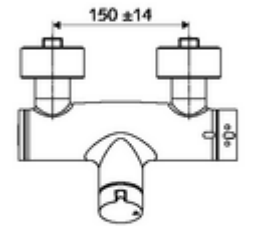

Article number: 01 612 06 99

Exposed shower tap VITUS VD open/close-T / U

Mixed water, ThermoProtect thermostat

Manual open/closed actuation. Shower connection at bottom.

Scope of delivery

- Open/closed exposed shower tap
 - Operating button open/close
 - ThermoProtect thermostat, conform to EN 1111, unlockable/lockable temperature lock at 38 °C, anti-scalding protection if cold water supply fails
 - Open/closed ceramic cartridge
 - 2 backflow preventers (EN 1717: EB-type)
- 2 S-connections and rosettes (depth-adjustable)

Technical data

- Max. operating temperature: 70 °C (80 °C for thermal disinfection)
- Connection: 2x DN 15 G 1/2 AG
- Outlet: DN 15 G 1/2 AG (bottom)
- Material: Housing Brass, conform to German drinking water regulations
- Surface: Chrome
- Certificates: PA-IX 38240/IB, Belgaqua
- Noise class: I
- Flow class: B

Delivery data

- Weight: 4,21 kg/Piece
- Packing unit: 1

Recommended associated articles

S-connecting with isolating valve	Article no: 23 775 00 99	
Shower set 900	Article no: 29 207 06 99	or
Shower set 680	Article no: 29 208 06 99	or
Flow restrictor LEED	Article no: 29 239 00 99	or
Flow restrictor BREEAM	Article no: 29 240 00 99	or