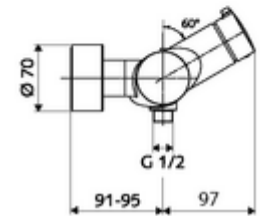

Article number: 01 612 06 99

Exposed shower tap VITUS VD open/close-T / U

Mixed water, ThermoProtect thermostat

Manual open/closed actuation. Shower connection at bottom.

Scope of delivery

- Open/closed exposed shower tap
 - Operating button open/close
 - ThermoProtect thermostat, conform to EN 1111, unlockable/lockable temperature lock at 38 °C, anti-scalding protection if cold water supply fails
 - Open/closed ceramic cartridge
 - 2 backflow preventers (EN 1717: EB-type)
- 2 S-connections and rosettes (depth-adjustable)

Technical data

- Max. operating temperature: 70 °C (80 °C for thermal disinfection)
- Connection: 2x DN 15 G 1/2 AG
- Outlet: DN 15 G 1/2 AG (bottom)
- Material: Housing Brass, conform to German drinking water regulations
- Surface: Chrome
- Certificates: PA-IX 38240/IB, Belgaqua
- Noise class: I
- Flow class: B

Delivery data

- Weight: 4,21 kg/Piece
- Packing unit: 1

Recommended associated articles

S-connecting with isolating valve	Article no: 23 775 00 99	
Shower set 900	Article no: 29 207 06 99	or
Shower set 680	Article no: 29 208 06 99	or
Flow restrictor LEED	Article no: 29 239 00 99	or
Flow restrictor BREEAM	Article no: 29 240 00 99	or