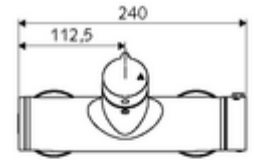

Article number: 01 612 06 99

Exposed shower tap VITUS VD open/close-T / U

Mixed water, ThermoProtect thermostat

Manual open/closed actuation. Shower connection at bottom.

Scope of delivery

- Open/closed exposed shower tap
 - Operating button open/close
 - ThermoProtect thermostat, conform to EN 1111, unlockable/lockable temperature lock at 38 °C, anti-scalding protection if cold water supply fails
 - Open/closed ceramic cartridge
 - 2 backflow preventers (EN 1717: EB-type)
- 2 S-connections and rosettes (depth-adjustable)

Technical data

- Max. operating temperature: 70 °C (80 °C for thermal disinfection)
- Connection: 2x DN 15 G 1/2 AG
- Outlet: DN 15 G 1/2 AG (bottom)
- Material: Housing Brass, conform to German drinking water regulations
- Surface: Chrome
- Certificates: PA-IX 38240/IB, Belgaqua
- Noise class: I
- Flow class: B

Delivery data

- Weight: 4,21 kg/Piece
- Packing unit: 1

Recommended associated articles

S-connecting with isolating valve	Article no: 23 775 00 99	
Shower set 900	Article no: 29 207 06 99	or
Shower set 680	Article no: 29 208 06 99	or
Flow restrictor LEED	Article no: 29 239 00 99	or
Flow restrictor BREEAM	Article no: 29 240 00 99	or