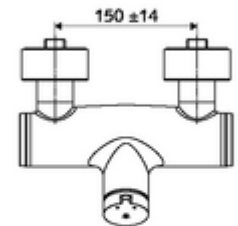

Article number: 01 611 06 99

Exposed shower tap VITUS VD -SC-M /u Mixed water

Manual actuation with automatic closing. Easy flow time adjustment. Shower connection at bottom.

Scope of delivery

- Self-closing exposed shower tap
 - 2 backflow preventers (EN 1717: EB-type)
 - Self-closing cartridge SC II with hot water restrictor
 - SC-M self-closing button
- 2 S-connections and rosettes (depth-adjustable)

Technical data

- Running time: 5 - 30 s adjustable
- Max. operating temperature: 70 °C (80 °C for thermal disinfection)
- Connection: 2x DN 15 G 1/2 AG
- Outlet: DN 15 G 1/2 AG (bottom)
- Material: Housing Brass, conform to German drinking water regulations
- Surface: Chrome
- Certificates: PA-IX 38241/IB, Belgaqua
- Noise class: I
- Flow class: B

Delivery data

- Weight: 3,76 kg/Piece
- Packing unit: 1

Recommended associated articles

S-connecting with isolating valve	Article no: 23 775 00 99	
Shower set 900	Article no: 29 207 06 99	or
Shower set 680	Article no: 29 208 06 99	or
Flow restrictor LEED	Article no: 29 239 00 99	or
Flow restrictor BREEAM	Article no: 29 240 00 99	or