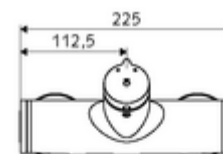

Article number: 01 611 06 99

Exposed shower tap VITUS VD -SC-M /u Mixed water

Manual actuation with automatic closing. Easy flow time adjustment. Shower connection at bottom.

Scope of delivery

- Self-closing exposed shower tap
 - 2 backflow preventers (EN 1717: EB-type)
 - Self-closing cartridge SC II with hot water restrictor
 - SC-M self-closing button
- 2 S-connections and rosettes (depth-adjustable)

Technical data

- Running time: 5 - 30 s adjustable
- Max. operating temperature: 70 °C (80 °C for thermal disinfection)
- Connection: 2x DN 15 G 1/2 AG
- Outlet: DN 15 G 1/2 AG (bottom)
- Material: Housing Brass, conform to German drinking water regulations
- Surface: Chrome
- Certificates: PA-IX 38241/IB, Belgaqua
- Noise class: I
- Flow class: B

Delivery data

- Weight: 3,76 kg/Piece
- Packing unit: 1

Recommended associated articles

S-connecting with isolating valve	Article no: 23 775 00 99	
Shower set 900	Article no: 29 207 06 99	or
Shower set 680	Article no: 29 208 06 99	or
Flow restrictor LEED	Article no: 29 239 00 99	or
Flow restrictor BREEAM	Article no: 29 240 00 99	or