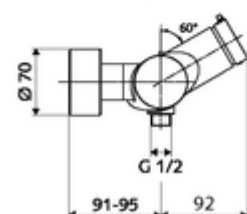

Article number: 01 611 06 99

Exposed shower tap VITUS VD -SC-M /u Mixed water

Manual actuation with automatic closing. Easy flow time adjustment. Shower connection at bottom.

Scope of delivery

- Self-closing exposed shower tap
 - 2 backflow preventers (EN 1717: EB-type)
 - Self-closing cartridge SC II with hot water restrictor
 - SC-M self-closing button
- 2 S-connections and rosettes (depth-adjustable)

Technical data

- Running time: 5 - 30 s adjustable
- Max. operating temperature: 70 °C (80 °C for thermal disinfection)
- Connection: 2x DN 15 G 1/2 AG
- Outlet: DN 15 G 1/2 AG (bottom)
- Material: Housing Brass, conform to German drinking water regulations
- Surface: Chrome
- Certificates: PA-IX 38241/IB, Belgaqua
- Noise class: I
- Flow class: B

Delivery data

- Weight: 3,76 kg/Piece
- Packing unit: 1

Recommended associated articles

S-connecting with isolating valve	Article no: 23 775 00 99	
Shower set 900	Article no: 29 207 06 99	or
Shower set 680	Article no: 29 208 06 99	or
Flow restrictor LEED	Article no: 29 239 00 99	or
Flow restrictor BREEAM	Article no: 29 240 00 99	or