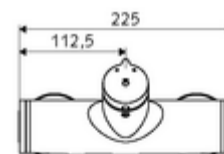

Article number: 01 611 06 99

Exposed shower tap VITUS VD -SC-M /u Mixed water

Manual actuation with automatic closing. Easy flow time adjustment. Shower connection at bottom.

Scope of delivery

- Self-closing exposed shower tap
 - 2 backflow preventers (EN 1717: EB-type)
 - Self-closing cartridge SC II with hot water restrictor
 - SC-M self-closing button
- 2 S-connections and rosettes (depth-adjustable)

Technical data

- Running time: 5 - 30 s adjustable
- Max. operating temperature: 70 °C (80 °C for thermal disinfection)
- Connection: 2x DN 15 G 1/2 AG
- Outlet: DN 15 G 1/2 AG (bottom)
- Material: Housing Brass, conform to German drinking water regulations
- Surface: Chrome
- Certificates: PA-IX 38241/IB, Belgaqua
- Noise class: I
- Flow class: B

Delivery data

- Weight: 3,76 kg/Piece
- Packing unit: 1

Recommended associated articles

S-connecting with isolating valve	Article no: 23 775 00 99	
Shower set 900	Article no: 29 207 06 99	or
Shower set 680	Article no: 29 208 06 99	or
Flow restrictor LEED	Article no: 29 239 00 99	or
Flow restrictor BREEAM	Article no: 29 240 00 99	or