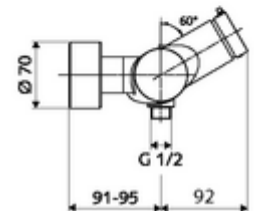

Article number: 01 611 06 99

Exposed shower tap VITUS VD -SC-M /u Mixed water

Manual actuation with automatic closing. Easy flow time adjustment. Shower connection at bottom.

Scope of delivery

- Self-closing exposed shower tap
 - 2 backflow preventers (EN 1717: EB-type)
 - Self-closing cartridge SC II with hot water restrictor
 - SC-M self-closing button
- 2 S-connections and rosettes (depth-adjustable)

Technical data

- Running time: 5 - 30 s adjustable
- Max. operating temperature: 70 °C (80 °C for thermal disinfection)
- Connection: 2x DN 15 G 1/2 AG
- Outlet: DN 15 G 1/2 AG (bottom)
- Material: Housing Brass, conform to German drinking water regulations
- Surface: Chrome
- Certificates: PA-IX 38241/IB, Belgaqua
- Noise class: I
- Flow class: B

Delivery data

- Weight: 3,76 kg/Piece
- Packing unit: 1

Recommended associated articles

S-connecting with isolating valve	Article no: 23 775 00 99	
Shower set 900	Article no: 29 207 06 99	or
Shower set 680	Article no: 29 208 06 99	or
Flow restrictor LEED	Article no: 29 239 00 99	or
Flow restrictor BREEAM	Article no: 29 240 00 99	or