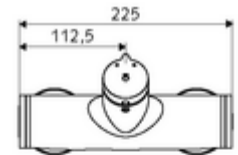

Technical data

- Running time: 5 - 30 s adjustable
- Max. operating temperature: 70 °C (80 °C for thermal disinfection)
- Connection: 2x DN 15 G 1/2 AG
- Outlet: DN 15 G 1/2 AG (bottom)
- Material: Housing Brass, conform to German drinking water regulations
- Surface: Chrome
- Certificates: PA-IX 38241/IB, Belgaqua
- Noise class: I
- Flow class: B

Delivery data

- Weight: 3,76 kg/Piece
- Packing unit: 1

Recommended associated articles

S-connecting with isolating valve	Article no: 23 775 00 99	
Shower set 900	Article no: 29 207 06 99	or
Shower set 680	Article no: 29 208 06 99	or
Flow restrictor LEED	Article no: 29 239 00 99	or
Flow restrictor BREEAM	Article no: 29 240 00 99	or