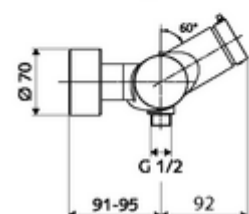

Article number: 01 611 06 99

Exposed shower tap VITUS VD -SC-M /u Mixed water

Manual actuation with automatic closing. Easy flow time adjustment. Shower connection at bottom.

Scope of delivery

- Self-closing exposed shower tap
 - 2 backflow preventers (EN 1717: EB-type)
 - Self-closing cartridge SC II with hot water restrictor
 - SC-M self-closing button
- 2 S-connections and rosettes (depth-adjustable)

Technical data

- Running time: 5 - 30 s adjustable
- Max. operating temperature: 70 °C (80 °C for thermal disinfection)
- Connection: 2x DN 15 G 1/2 AG
- Outlet: DN 15 G 1/2 AG (bottom)
- Material: Housing Brass, conform to German drinking water regulations
- Surface: Chrome
- Certificates: PA-IX 38241/IB, Belgaqua
- Noise class: I
- Flow class: B

Delivery data

- Weight: 3,76 kg/Piece
- Packing unit: 1

Recommended associated articles

S-connecting with isolating valve	Article no: 23 775 00 99	
Shower set 900	Article no: 29 207 06 99	or
Shower set 680	Article no: 29 208 06 99	or
Flow restrictor LEED	Article no: 29 239 00 99	or
Flow restrictor BREEAM	Article no: 29 240 00 99	or