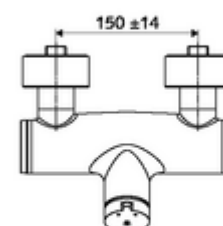

Article number: 01 611 06 99

Exposed shower tap VITUS VD -SC-M /u Mixed water

Manual actuation with automatic closing. Easy flow time adjustment. Shower connection at bottom.

Scope of delivery

- Self-closing exposed shower tap
 - 2 backflow preventers (EN 1717: EB-type)
 - Self-closing cartridge SC II with hot water restrictor
 - SC-M self-closing button
- 2 S-connections and rosettes (depth-adjustable)

Technical data

- Running time: 5 - 30 s adjustable
- Max. operating temperature: 70 °C (80 °C for thermal disinfection)
- Connection: 2x DN 15 G 1/2 AG
- Outlet: DN 15 G 1/2 AG (bottom)
- Material: Housing Brass, conform to German drinking water regulations
- Surface: Chrome
- Certificates: PA-IX 38241/IB, Belgaqua
- Noise class: I
- Flow class: B

Delivery data

- Weight: 3,76 kg/Piece
- Packing unit: 1

Recommended associated articles

S-connecting with isolating valve	Article no: 23 775 00 99	
Shower set 900	Article no: 29 207 06 99	or
Shower set 680	Article no: 29 208 06 99	or
Flow restrictor LEED	Article no: 29 239 00 99	or
Flow restrictor BREEAM	Article no: 29 240 00 99	or