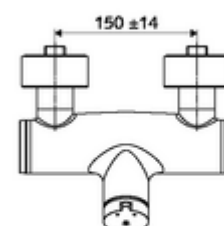

Article number: 01 611 06 99

Exposed shower tap VITUS VD -SC-M /u Mixed water

Manual actuation with automatic closing. Easy flow time adjustment. Shower connection at bottom.

Scope of delivery

- Self-closing exposed shower tap
 - 2 backflow preventers (EN 1717: EB-type)
 - Self-closing cartridge SC II with hot water restrictor
 - SC-M self-closing button
- 2 S-connections and rosettes (depth-adjustable)

Technical data

- Running time: 5 - 30 s adjustable
- Max. operating temperature: 70 °C (80 °C for thermal disinfection)
- Connection: 2x DN 15 G 1/2 AG
- Outlet: DN 15 G 1/2 AG (bottom)
- Material: Housing Brass, conform to German drinking water regulations
- Surface: Chrome
- Certificates: PA-IX 38241/IB, Belgaqua
- Noise class: I
- Flow class: B

Delivery data

- Weight: 3,76 kg/Piece
- Packing unit: 1

Recommended associated articles

S-connecting with isolating valve	Article no: 23 775 00 99	
Shower set 900	Article no: 29 207 06 99	or
Shower set 680	Article no: 29 208 06 99	or
Flow restrictor LEED	Article no: 29 239 00 99	or
Flow restrictor BREEAM	Article no: 29 240 00 99	or