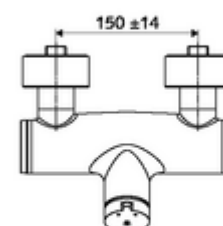

Article number: 01 611 06 99

Exposed shower tap VITUS VD -SC-M /u Mixed water

Manual actuation with automatic closing. Easy flow time adjustment. Shower connection at bottom.

Scope of delivery

- Self-closing exposed shower tap
  - 2 backflow preventers (EN 1717: EB-type)
  - Self-closing cartridge SC II with hot water restrictor
  - SC-M self-closing button
- 2 S-connections and rosettes (depth-adjustable)

Technical data

- Running time: 5 - 30 s adjustable
- Max. operating temperature: 70 °C (80 °C for thermal disinfection)
- Connection: 2x DN 15 G 1/2 AG
- Outlet: DN 15 G 1/2 AG (bottom)
- Material: Housing Brass, conform to German drinking water regulations
- Surface: Chrome
- Certificates: PA-IX 38241/IB, Belgaqua
- Noise class: I
- Flow class: B

Delivery data

- Weight: 3,76 kg/Piece
- Packing unit: 1

Recommended associated articles

Shower set 900	Article no: 23 775 00 99	
Shower set 680	Article no: 29 207 06 99	or
Flow restrictor LEED	Article no: 29 208 06 99	or
Flow restrictor BREEAM	Article no: 29 239 00 99	or
	Article no: 29 240 00 99	or