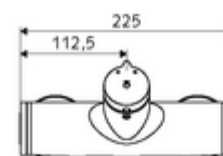

Article number: 01 611 06 99

Exposed shower tap VITUS VD -SC-M /u Mixed water

Manual actuation with automatic closing. Easy flow time adjustment. Shower connection at bottom.

Scope of delivery

- Self-closing exposed shower tap
  - 2 backflow preventers (EN 1717: EB-type)
  - Self-closing cartridge SC II with hot water restrictor
  - SC-M self-closing button
- 2 S-connections and rosettes (depth-adjustable)

Technical data

- Running time: 5 - 30 s adjustable
- Max. operating temperature: 70 °C (80 °C for thermal disinfection)
- Connection: 2x DN 15 G 1/2 AG
- Outlet: DN 15 G 1/2 AG (bottom)
- Material: Housing Brass, conform to German drinking water regulations
- Surface: Chrome
- Certificates: PA-IX 38241/IB, Belgaqua
- Noise class: I
- Flow class: B

Delivery data

- Weight: 3,76 kg/Piece
- Packing unit: 1

Recommended associated articles

Shower set 900	Article no: 23 775 00 99	
Shower set 680	Article no: 29 207 06 99	or
Flow restrictor LEED	Article no: 29 208 06 99	or
Flow restrictor BREEAM	Article no: 29 239 00 99	or
	Article no: 29 240 00 99	or