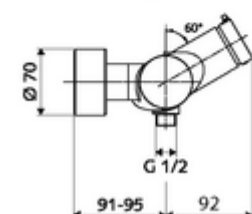

Article number: 01 611 06 99

Exposed shower tap VITUS VD -SC-M /u Mixed water

Manual actuation with automatic closing. Easy flow time adjustment. Shower connection at bottom.

Scope of delivery

- Self-closing exposed shower tap
  - 2 backflow preventers (EN 1717: EB-type)
  - Self-closing cartridge SC II with hot water restrictor
  - SC-M self-closing button
- 2 S-connections and rosettes (depth-adjustable)

Technical data

- Running time: 5 - 30 s adjustable
- Max. operating temperature: 70 °C (80 °C for thermal disinfection)
- Connection: 2x DN 15 G 1/2 AG
- Outlet: DN 15 G 1/2 AG (bottom)
- Material: Housing Brass, conform to German drinking water regulations
- Surface: Chrome
- Certificates: PA-IX 38241/IB, Belgaqua
- Noise class: I
- Flow class: B

Delivery data

- Weight: 3,76 kg/Piece
- Packing unit: 1

Recommended associated articles

Shower set 900	Article no: 23 775 00 99	
Shower set 680	Article no: 29 207 06 99	or
Flow restrictor LEED	Article no: 29 208 06 99	or
Flow restrictor BREEAM	Article no: 29 239 00 99	or
	Article no: 29 240 00 99	or