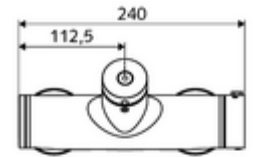

Technical data

- Running time: 5 - 30 s adjustable
- Max. operating temperature: 70 °C (80 °C for thermal disinfection)
- Connection: 2x DN 15 G 1/2 AG
- Outlet: DN 15 G 1/2 AG (bottom)
- Material: Housing Brass, conform to German drinking water regulations
- Surface: Chrome
- Certificates: PA-IX 28574/IB, DVGW, Belgaqua
- Noise class: I
- Flow class: B

Delivery data

- Weight: 4,05 kg/Piece
- Packing unit: 1

Recommended associated articles

S-connecting with isolating valve	Article no: 23 775 00 99	
Shower set 900	Article no: 29 207 06 99	or
Shower set 680	Article no: 29 208 06 99	or
Flow restrictor LEED	Article no: 29 239 00 99	or
Flow restrictor BREEAM	Article no: 29 240 00 99	or