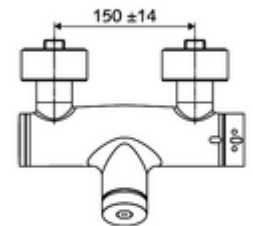

- Self-closing exposed shower tap
 - ThermoProtect thermostat, conform to EN 1111, unlockable/lockable temperature lock at 38 °C, anti-scalding protection if cold water supply fails
 - SC self-closing button
 - 2 backflow preventers (EN 1717: EB-type)
 - Self-closing cartridge SC II
- 2 S-connections and rosettes (depth-adjustable)

Technical data

- Running time: 5 - 30 s adjustable
- Max. operating temperature: 70 °C (80 °C for thermal disinfection)
- Connection: 2x DN 15 G 1/2 AG
- Outlet: DN 15 G 1/2 AG (bottom)
- Material: Housing Brass, conform to German drinking water regulations
- Surface: Chrome
- Certificates: PA-IX 28574/IB, DVGW, Belgaqua
- Noise class: I
- Flow class: B

Delivery data

- Weight: 4,05 kg/Piece
- Packing unit: 1

Recommended associated articles

S-connecting with isolating valve	Article no: 23 775 00 99	
Shower set 900	Article no: 29 207 06 99	or
Shower set 680	Article no: 29 208 06 99	or
Flow restrictor LEED	Article no: 29 239 00 99	or
Flow restrictor BREEAM	Article no: 29 240 00 99	or