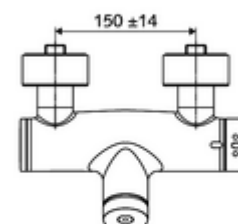

### Scope of delivery

- Self-closing exposed shower tap
  - ThermoProtect thermostat, conform to EN 1111, unlockable/lockable temperature lock at 38 °C, anti-scalding protection if cold water supply fails
  - SC self-closing button
  - 2 backflow preventers (EN 1717: EB-type)
  - Self-closing cartridge SC II
- 2 S-connections and rosettes (depth-adjustable)

### Technical data

- Running time: 5 - 30 s adjustable
- Max. operating temperature: 70 °C (80 °C for thermal disinfection)
- Connection: 2x DN 15 G 1/2 AG
- Outlet: DN 15 G 1/2 AG (bottom)
- Material: Housing Brass, conform to German drinking water regulations
- Surface: Chrome
- Certificates: PA-IX 28574/IB, DVGW, Belgaqua
- Noise class: I
- Flow class: B

### Delivery data

- Weight: 4,05 kg/Piece
- Packing unit: 1