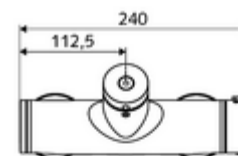

Article number: 01 610 06 99

Exposed shower tap VITUS VD -SC-T /u Mixed water, ThermoProtect thermostat

Manual actuation with automatic closing. Easy flow time adjustment. Shower connection at bottom.

Scope of delivery

- Self-closing exposed shower tap
  - ThermoProtect thermostat, conform to EN 1111, unlockable/lockable temperature lock at 38 °C, anti-scalding protection if cold water supply fails
  - SC self-closing button
  - 2 backflow preventers (EN 1717: EB-type)
  - Self-closing cartridge SC II
- 2 S-connections and rosettes (depth-adjustable)

Technical data

- Running time: 5 - 30 s adjustable
- Max. operating temperature: 70 °C (80 °C for thermal disinfection)
- Connection: 2x DN 15 G 1/2 AG
- Outlet: DN 15 G 1/2 AG (bottom)
- Material: Housing Brass, conform to German drinking water regulations
- Surface: Chrome
- Certificates: PA-IX 28574/IB, DVGW, Belgaqua
- Noise class: I
- Flow class: B

Delivery data

- Weight: 4,05 kg/Piece
- Packing unit: 1

Recommended associated articles

S-connecting with isolating valve	Article no: 23 775 00 99	
Shower set 900	Article no: 29 207 06 99	or
Shower set 680	Article no: 29 208 06 99	or
Flow restrictor LEED	Article no: 29 239 00 99	or
Flow restrictor BREEAM	Article no: 29 240 00 99	or