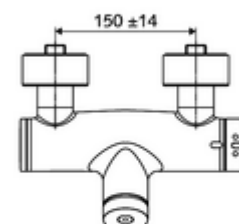

Technical data

- Running time: 5 - 30 s adjustable
- Max. operating temperature: 70 °C (80 °C for thermal disinfection)
- Connection: 2x DN 15 G 1/2 AG
- Outlet: DN 15 G 1/2 AG (bottom)
- Material: Housing Brass, conform to German drinking water regulations
- Surface: Chrome
- Certificates: PA-IX 28574/IB, DVGW, Belgaqua
- Noise class: I
- Flow class: B

Delivery data

- Weight: 4,05 kg/Piece
- Packing unit: 1

Recommended associated articles

S-connecting with isolating valve	Article no: 23 775 00 99	
Shower set 900	Article no: 29 207 06 99	or
Shower set 680	Article no: 29 208 06 99	or
Flow restrictor LEED	Article no: 29 239 00 99	or
Flow restrictor BREEAM	Article no: 29 240 00 99	or