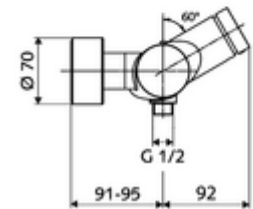

Technical data

- Running time: 5 - 30 s adjustable
- Max. operating temperature: 70 °C (80 °C for thermal disinfection)
- Connection: 2x DN 15 G 1/2 AG
- Outlet: DN 15 G 1/2 AG (bottom)
- Material: Housing Brass, conform to German drinking water regulations
- Surface: Chrome
- Certificates: PA-IX 28574/IB, DVGW, Belgaqua
- Noise class: I
- Flow class: B

Delivery data

- Weight: 4,05 kg/Piece
- Packing unit: 1

Recommended associated articles

	Article no: 23 775 00 99	
Shower set 900	Article no: 29 207 06 99	or
Shower set 680	Article no: 29 208 06 99	or
Flow restrictor LEED	Article no: 29 239 00 99	or
Flow restrictor BREEAM	Article no: 29 240 00 99	or