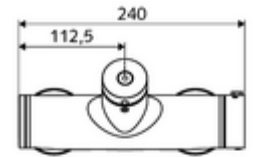

Technical data

- Running time: 5 - 30 s adjustable
- Max. operating temperature: 70 °C (80 °C for thermal disinfection)
- Connection: 2x DN 15 G 1/2 AG
- Outlet: DN 15 G 1/2 AG (bottom)
- Material: Housing Brass, conform to German drinking water regulations
- Surface: Chrome
- Certificates: PA-IX 28574/IB, DVGW, Belgaqua
- Noise class: I
- Flow class: B

Delivery data

- Weight: 4,05 kg/Piece
- Packing unit: 1

Recommended associated articles

	Article no: 23 775 00 99	
Shower set 900	Article no: 29 207 06 99	or
Shower set 680	Article no: 29 208 06 99	or
Flow restrictor LEED	Article no: 29 239 00 99	or
Flow restrictor BREEAM	Article no: 29 240 00 99	or