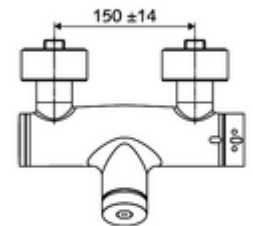

- Self-closing exposed shower tap
 - ThermoProtect thermostat, conform to EN 1111, unlockable/lockable temperature lock at 38 °C, anti-scalding protection if cold water supply fails
 - SC self-closing button
 - 2 backflow preventers (EN 1717: EB-type)
 - Self-closing cartridge SC II
- 2 S-connections and rosettes (depth-adjustable)

Technical data

- Running time: 5 - 30 s adjustable
- Max. operating temperature: 70 °C (80 °C for thermal disinfection)
- Connection: 2x DN 15 G 1/2 AG
- Outlet: DN 15 G 1/2 AG (bottom)
- Material: Housing Brass, conform to German drinking water regulations
- Surface: Chrome
- Certificates: PA-IX 28574/IB, DVGW, Belgaqua
- Noise class: I
- Flow class: B

Delivery data

- Weight: 4,05 kg/Piece
- Packing unit: 1

Recommended associated articles

	Article no: 23 775 00 99	
Shower set 900	Article no: 29 207 06 99	or
Shower set 680	Article no: 29 208 06 99	or
Flow restrictor LEED	Article no: 29 239 00 99	or
Flow restrictor BREEAM	Article no: 29 240 00 99	or