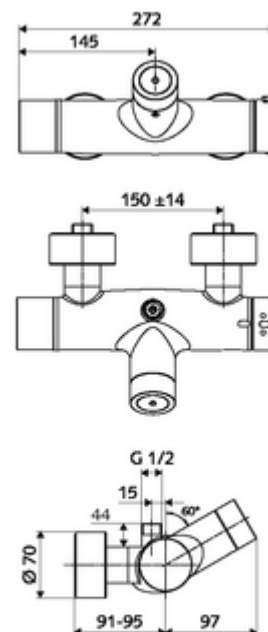

### Scope of delivery

- Electronic self-closing exposed shower tap
  - ThermoProtect thermostat, conform to EN 1111, unlockable/lockable temperature lock at 38 °C, anti-scalding protection if cold water supply fails
  - 6 V solenoid valve with pre-filter
  - CVD-Touch electronics, programmable, IP65 protection against low-pressure water jets
  - 2 backflow preventers (EN 1717: EB-type)
  - Valve for carrying out manual thermal disinfection (in accordance with DVGW worksheet W 551)
  - 6 V battery compartment (integrated)
- 4x AA alkaline battery 1.5 V
- 2 S-connections and rosettes (depth-adjustable)

### Delivery data

- Weight: 4,31 kg/Piece
- Packing unit: 1