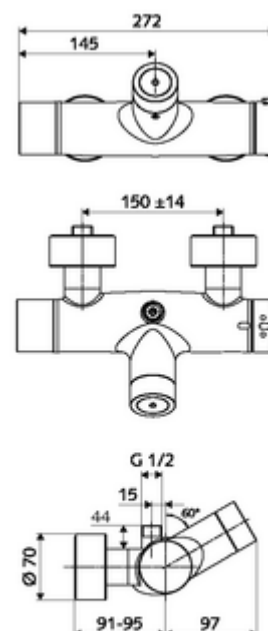

Scope of delivery

- Electronic self-closing exposed shower tap
  - ThermoProtect thermostat, conform to EN 1111, unlockable/lockable temperature lock at 38 °C, anti-scalding protection if cold water supply fails
  - 6 V solenoid valve with pre-filter
  - CVD-Touch electronics, programmable, IP65 protection against low-pressure water jets
  - 2 backflow preventers (EN 1717: EB-type)
  - Valve for carrying out manual thermal disinfection (in accordance with DVGW worksheet W 551)
  - 6 V battery compartment (integrated)
- 4x AA alkaline battery 1.5 V
- 2 S-connections and rosettes (depth-adjustable)

Technical data

- Setting options via SWS SSC
  - Actuation force (soft/medium/hard)
  - Manual programming (off/on)
  - Max. flow time (1-950 s)
  - Stagnation flush (off/1-1000 s, every 1-250 h after last flush/every 1-250 h)
  - Actuation timeout (off/1-255 s, timeout 1-2000 min)
- Setting options via manual programming
  - Max. flow time (4-120 s, 10 program stages)
  - Stagnation flush (off/20 s, every 24 h)
- Flow pressure: 1.0 - 5.0 bar
- Max. Resting pressure: 8 bar
- Max. operating temperature: 70 °C (80 °C for thermal disinfection)
- Connection: 2x DN 15 G 1/2 AG
- Outlet: DN 15 G 1/2 AG (top)
- Material: Housing Brass, conform to German drinking water regulations
- Surface: Chrome
- Certificates: PA-IX 28574/IB, Belgaqua
- Noise class: I
- Flow class: B

Delivery data

- Weight: 4,31 kg/Piece
- Packing unit: 1

Recommended associated articles

S-connecting with isolating valve	Article no: 23 775 00 99	
Flow restrictor LEED	Article no: 29 239 00 99	or
Flow restrictor BREEAM	Article no: 29 240 00 99	or

For concealed shower head connection