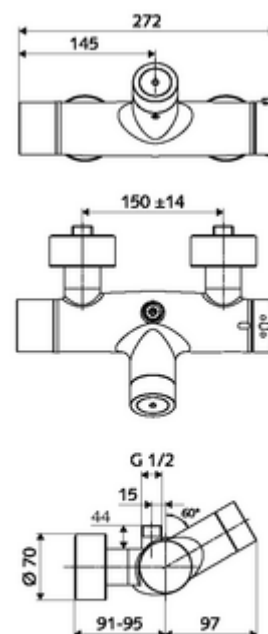

Scope of delivery

- Electronic self-closing exposed shower tap
  - ThermoProtect thermostat, conform to EN 1111, unlockable/lockable temperature lock at 38 °C, anti-scalding protection if cold water supply fails
  - 6 V solenoid valve with pre-filter
  - CVD-Touch electronics, programmable, IP65 protection against low-pressure water jets
  - 2 backflow preventers (EN 1717: EB-type)
  - Valve for carrying out manual thermal disinfection (in accordance with DVGW worksheet W 551)
  - 6 V battery compartment (integrated)
- 4x AA alkaline battery 1.5 V
- 2 S-connections and rosettes (depth-adjustable)

Technical data

- Setting options via SWS SSC
  - Actuation force (soft/medium/hard)
  - Manual programming (off/on)
  - Max. flow time (1-950 s)
  - Stagnation flush (off/1-1000 s, every 1-250 h after last flush/every 1-250 h)
  - Actuation timeout (off/1-255 s, timeout 1-2000 min)
- Setting options via manual programming
  - Max. flow time (4-120 s, 10 program stages)
  - Stagnation flush (off/20 s, every 24 h)
- Flow pressure: 1.0 - 5.0 bar
- Max. Resting pressure: 8 bar
- Max. operating temperature: 70 °C (80 °C for thermal disinfection)
- Connection: 2x DN 15 G 1/2 AG
- Outlet: DN 15 G 1/2 AG (top)
- Material: Housing Brass, conform to German drinking water regulations
- Surface: Chrome
- Certificates: PA-IX 28574/IB, Belgaqua
- Noise class: I
- Flow class: B

Delivery data

- Weight: 4,31 kg/Piece
- Packing unit: 1

Recommended associated articles

S-connecting with isolating valve	Article no: 23 775 00 99	
Flow restrictor LEED	Article no: 29 239 00 99	or
Flow restrictor BREEAM	Article no: 29 240 00 99	or

For concealed shower head connection