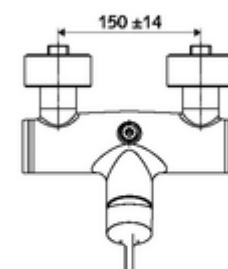

Article number: 01 608 06 99

Exposed shower tap VITUS VD -EH-M / o Mixed water

Manual open/closed actuation. Shower connection at top.

Scope of delivery

- Single-lever exposed shower tap
 - Single-lever mixer
 - Valve for carrying out manual thermal disinfection (in accordance with DVGW worksheet W 551)
 - Single-lever mixing ceramic cartridge with hot water and flow restrictor
- 2 backflow preventers (EN 1717: EB-type)
- 2 S-connections and rosettes (depth-adjustable)

Technical data

- Max. operating temperature: 70 °C (80 °C for thermal disinfection)
- Connection: 2x DN 15 G 1/2 AG
- Outlet: DN 15 G 1/2 AG (top)
- Material: Housing Brass, conform to German drinking water regulations
- Surface: Chrome
- Certificates: PA-IX 38242/IB, Belgaqua
- Noise class: I
- Flow class: B

Delivery data

- Weight: 3,98 kg/Piece
- Packing unit: 1

Recommended associated articles

S-connecting with isolating valve	Article no: 23 775 00 99	
Flow restrictor LEED	Article no: 29 239 00 99	or
Flow restrictor BREEAM	Article no: 29 240 00 99	or
<u>For concealed shower head connection</u>		
Outlet elbow VITUS DN 15	Article no: 25 667 06 99	or
Outlet elbow VITUS DN 15	Article no: 25 668 06 99	or
Shower head COMFORT Flex	Article no: 01 821 06 99	or
Low aerosol shower head	Article no: 01 814 06 99	or
<u>For exposed shower head connection</u>		
Exposed pipe set VITUS	Article no: 25 666 06 99	
Exposed shower head COMFORT	Article no: 01 846 06 99	