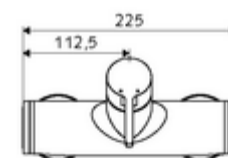

Article number: 01 608 06 99

Exposed shower tap VITUS VD -EH-M / o Mixed water

Manual open/closed actuation. Shower connection at top.

Scope of delivery

- Single-lever exposed shower tap
  - Single-lever mixer
  - Valve for carrying out manual thermal disinfection (in accordance with DVGW worksheet W 551)
  - Single-lever mixing ceramic cartridge with hot water and flow restrictor
- 2 backflow preventers (EN 1717: EB-type)
- 2 S-connections and rosettes (depth-adjustable)

Technical data

- Max. operating temperature: 70 °C (80 °C for thermal disinfection)
- Connection: 2x DN 15 G 1/2 AG
- Outlet: DN 15 G 1/2 AG (top)
- Material: Housing Brass, conform to German drinking water regulations
- Surface: Chrome
- Certificates: PA-IX 38242/IB, Belgaqua
- Noise class: I
- Flow class: B

Delivery data

- Weight: 3,98 kg/Piece
- Packing unit: 1

Recommended associated articles

S-connecting with isolating valve	Article no: 23 775 00 99	
Flow restrictor LEED	Article no: 29 239 00 99	or
Flow restrictor BREEAM	Article no: 29 240 00 99	or
<u>For concealed shower head connection</u>		
Outlet elbow VITUS DN 15	Article no: 25 667 06 99	or
Outlet elbow VITUS DN 15	Article no: 25 668 06 99	or
Shower head COMFORT Flex	Article no: 01 821 06 99	or
Low aerosol shower head	Article no: 01 814 06 99	or
<u>For exposed shower head connection</u>		
Exposed pipe set VITUS	Article no: 25 666 06 99	
Exposed shower head COMFORT	Article no: 01 846 06 99