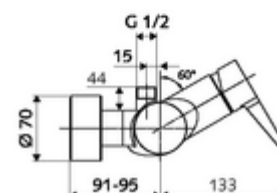

### Scope of delivery

- Single-lever exposed shower tap
  - Single-lever mixer
  - Valve for carrying out manual thermal disinfection (in accordance with DVGW worksheet W 551)
  - Single-lever mixing ceramic cartridge with hot water and flow restrictor
- 2 backflow preventers (EN 1717: EB-type)
- 2 S-connections and rosettes (depth-adjustable)