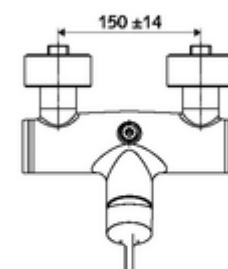

### Scope of delivery

- Single-lever exposed shower tap
  - Single-lever mixer
  - Valve for carrying out manual thermal disinfection (in accordance with DVGW worksheet W 551)
  - Single-lever mixing ceramic cartridge with hot water and flow restrictor
- 2 backflow preventers (EN 1717: EB-type)
- 2 S-connections and rosettes (depth-adjustable)