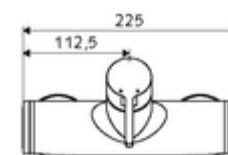

Article number: 01 608 06 99

Exposed shower tap VITUS VD -EH-M / o Mixed water

Manual open/closed actuation. Shower connection at top.

Scope of delivery

- Single-lever exposed shower tap
 - Single-lever mixer
 - Valve for carrying out manual thermal disinfection (in accordance with DVGW worksheet W 551)
 - Single-lever mixing ceramic cartridge with hot water and flow restrictor
- 2 backflow preventers (EN 1717: EB-type)
- 2 S-connections and rosettes (depth-adjustable)

Technical data

- Max. operating temperature: 70 °C (80 °C for thermal disinfection)
- Connection: 2x DN 15 G 1/2 AG
- Outlet: DN 15 G 1/2 AG (top)
- Material: Housing Brass, conform to German drinking water regulations
- Surface: Chrome
- Certificates: PA-IX 38242/IB, Belgaqua
- Noise class: I
- Flow class: B

Delivery data

- Weight: 3,98 kg/Piece
- Packing unit: 1

Recommended associated articles

S-connecting with isolating valve	Article no: 23 775 00 99	
Flow restrictor LEED	Article no: 29 239 00 99	or
Flow restrictor BREEAM	Article no: 29 240 00 99	or
<u>For concealed shower head connection</u>		
Outlet elbow VITUS DN 15	Article no: 25 667 06 99	or
Outlet elbow VITUS DN 15	Article no: 25 668 06 99	or
Shower head COMFORT Flex	Article no: 01 821 06 99	or
Low aerosol shower head	Article no: 01 814 06 99	or
<u>For exposed shower head connection</u>		
Exposed pipe set VITUS	Article no: 25 666 06 99	
Exposed shower head COMFORT	Article no: 01 846 06 99	