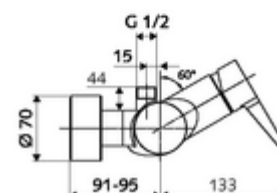

Article number: 01 608 06 99

Exposed shower tap VITUS VD -EH-M / o Mixed water

Manual open/closed actuation. Shower connection at top.

Scope of delivery

- Single-lever exposed shower tap
 - Single-lever mixer
 - Valve for carrying out manual thermal disinfection (in accordance with DVGW worksheet W 551)
 - Single-lever mixing ceramic cartridge with hot water and flow restrictor
- 2 backflow preventers (EN 1717: EB-type)
- 2 S-connections and rosettes (depth-adjustable)

Technical data

- Max. operating temperature: 70 °C (80 °C for thermal disinfection)
- Connection: 2x DN 15 G 1/2 AG
- Outlet: DN 15 G 1/2 AG (top)
- Material: Housing Brass, conform to German drinking water regulations
- Surface: Chrome
- Certificates: PA-IX 38242/IB, Belgaqua
- Noise class: I
- Flow class: B

Delivery data

- Weight: 3,98 kg/Piece
- Packing unit: 1

Recommended associated articles

S-connecting with isolating valve	Article no: 23 775 00 99	
Flow restrictor LEED	Article no: 29 239 00 99	or
Flow restrictor BREEAM	Article no: 29 240 00 99	or
<u>For concealed shower head connection</u>		
Outlet elbow VITUS DN 15	Article no: 25 667 06 99	or
Outlet elbow VITUS DN 15	Article no: 25 668 06 99	or
Shower head COMFORT Flex	Article no: 01 821 06 99	or
Low aerosol shower head	Article no: 01 814 06 99	or
<u>For exposed shower head connection</u>		
Exposed pipe set VITUS	Article no: 25 666 06 99	
Exposed shower head COMFORT	Article no: 01 846 06 99	