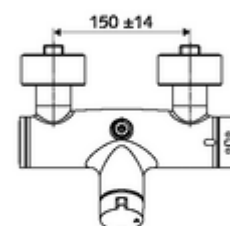

### Scope of delivery

- Open/closed exposed shower tap
  - ThermoProtect thermostat, conform to EN 1111, unlockable/lockable temperature lock at 38 °C, anti-scalding protection if cold water supply fails
  - 2 backflow preventers (EN 1717: EB-type)
  - Operating button open/close
  - Valve for carrying out manual thermal disinfection (in accordance with DVGW worksheet W 551)
  - Open/closed ceramic cartridge
- 2 S-connections and rosettes (depth-adjustable)

### Delivery data

- Weight: 4,24 kg/Piece
- Packing unit: 1