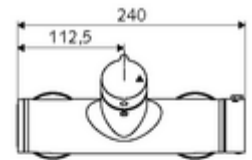

Article number: 01 607 06 99

Exposed shower tap VITUS VD open/close-T / O

Mixed water, ThermoProtect thermostat

Manual open/closed actuation. Shower connection at top.

Scope of delivery

- Open/closed exposed shower tap
  - ThermoProtect thermostat, conform to EN 1111, unlockable/lockable temperature lock at 38 °C, anti-scalding protection if cold water supply fails
  - 2 backflow preventers (EN 1717: EB-type)
  - Operating button open/close
  - Valve for carrying out manual thermal disinfection (in accordance with DVGW worksheet W 551)
  - Open/closed ceramic cartridge
- 2 S-connections and rosettes (depth-adjustable)

Technical data

- Max. operating temperature: 70 °C (80 °C for thermal disinfection)
- Connection: 2x DN 15 G 1/2 AG
- Outlet: DN 15 G 1/2 AG (top)
- Material: Housing Brass, conform to German drinking water regulations
- Surface: Chrome
- Certificates: PA-IX 38240/IB, Belgaqua
- Noise class: I
- Flow class: B

Delivery data

- Weight: 4,24 kg/Piece
- Packing unit: 1

Recommended associated articles

S-connecting with isolating valve	Article no: 23 775 00 99	
Flow restrictor LEED	Article no: 29 239 00 99	or
Flow restrictor BREEAM	Article no: 29 240 00 99	or
<u>For concealed shower head connection</u>		
Outlet elbow VITUS DN 15	Article no: 25 667 06 99	or
Outlet elbow VITUS DN 15	Article no: 25 668 06 99	or
Shower head COMFORT Flex	Article no: 01 821 06 99	or
Low aerosol shower head	Article no: 01 814 06 99	or
<u>For exposed shower head connection</u>		
Exposed pipe set VITUS	Article no: 25 666 06 99	
Exposed shower head COMFORT	Article no: 01 846 06 99