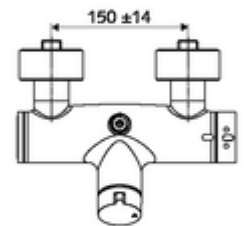

Article number: 01 607 06 99

Exposed shower tap VITUS VD open/close-T / O

Mixed water, ThermoProtect thermostat

Manual open/closed actuation. Shower connection at top.

Scope of delivery

- Open/closed exposed shower tap
  - ThermoProtect thermostat, conform to EN 1111, unlockable/lockable temperature lock at 38 °C, anti-scalding protection if cold water supply fails
  - 2 backflow preventers (EN 1717: EB-type)
  - Operating button open/close
  - Valve for carrying out manual thermal disinfection (in accordance with DVGW worksheet W 551)
  - Open/closed ceramic cartridge
- 2 S-connections and rosettes (depth-adjustable)

Technical data

- Max. operating temperature: 70 °C (80 °C for thermal disinfection)
- Connection: 2x DN 15 G 1/2 AG
- Outlet: DN 15 G 1/2 AG (top)
- Material: Housing Brass, conform to German drinking water regulations
- Surface: Chrome
- Certificates: PA-IX 38240/IB, Belgaqua
- Noise class: I
- Flow class: B

Delivery data

- Weight: 4,24 kg/Piece
- Packing unit: 1

Recommended associated articles

S-connecting with isolating valve	Article no: 23 775 00 99	
Flow restrictor LEED	Article no: 29 239 00 99	or
Flow restrictor BREEAM	Article no: 29 240 00 99	or
<u>For concealed shower head connection</u>		
Outlet elbow VITUS DN 15	Article no: 25 667 06 99	or
Outlet elbow VITUS DN 15	Article no: 25 668 06 99	or
Shower head COMFORT Flex	Article no: 01 821 06 99	or
Low aerosol shower head	Article no: 01 814 06 99	or
<u>For exposed shower head connection</u>		
Exposed pipe set VITUS	Article no: 25 666 06 99	
Exposed shower head COMFORT	Article no: 01 846 06 99