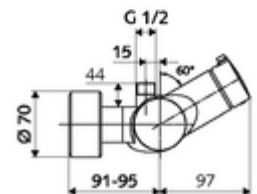

Article number: 01 607 06 99

Exposed shower tap VITUS VD open/close-T / O

Mixed water, ThermoProtect thermostat

Manual open/closed actuation. Shower connection at top.

Scope of delivery

- Open/closed exposed shower tap
  - ThermoProtect thermostat, conform to EN 1111, unlockable/lockable temperature lock at 38 °C, anti-scalding protection if cold water supply fails
  - 2 backflow preventers (EN 1717: EB-type)
  - Operating button open/close
  - Valve for carrying out manual thermal disinfection (in accordance with DVGW worksheet W 551)
  - Open/closed ceramic cartridge
- 2 S-connections and rosettes (depth-adjustable)

Technical data

- Max. operating temperature: 70 °C (80 °C for thermal disinfection)
- Connection: 2x DN 15 G 1/2 AG
- Outlet: DN 15 G 1/2 AG (top)
- Material: Housing Brass, conform to German drinking water regulations
- Surface: Chrome
- Certificates: PA-IX 38240/IB, Belgaqua
- Noise class: I
- Flow class: B

Delivery data

- Weight: 4,24 kg/Piece
- Packing unit: 1

Recommended associated articles

S-connecting with isolating valve	Article no: 23 775 00 99	
Flow restrictor LEED	Article no: 29 239 00 99	or
Flow restrictor BREEAM	Article no: 29 240 00 99	or
<u>For concealed shower head connection</u>		
Outlet elbow VITUS DN 15	Article no: 25 667 06 99	or
Outlet elbow VITUS DN 15	Article no: 25 668 06 99	or
Shower head COMFORT Flex	Article no: 01 821 06 99	or
Low aerosol shower head	Article no: 01 814 06 99	or
<u>For exposed shower head connection</u>		
Exposed pipe set VITUS	Article no: 25 666 06 99	
Exposed shower head COMFORT	Article no: 01 846 06 99