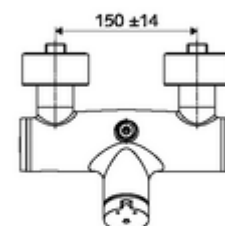

Article number: 01 606 06 99

Exposed shower tap VITUS VD -SC-M / o Mixed water

Manual actuation with automatic closing. Easy flow time adjustment. Shower connection at top.

Scope of delivery

- Self-closing exposed shower tap
 - 2 backflow preventers (EN 1717: EB-type)
 - Self-closing cartridge SC II with hot water restrictor
 - SC-M self-closing button
 - Valve for carrying out manual thermal disinfection (in accordance with DVGW worksheet W 551)
- 2 S-connections and rosettes (depth-adjustable)

Technical data

- Running time: 5 - 30 s adjustable
- Max. operating temperature: 70 °C (80 °C for thermal disinfection)
- Connection: 2x DN 15 G 1/2 AG
- Outlet: DN 15 G 1/2 AG (top)
- Material: Housing Brass, conform to German drinking water regulations
- Surface: Chrome
- Certificates: PA-IX 38241/IB, Belgaqua
- Noise class: I
- Flow class: B

Delivery data

- Weight: 3,78 kg/Piece
- Packing unit: 1

Recommended associated articles

S-connecting with isolating valve	Article no: 23 775 00 99	
Flow restrictor LEED	Article no: 29 239 00 99	or
Flow restrictor BREEAM	Article no: 29 240 00 99	or