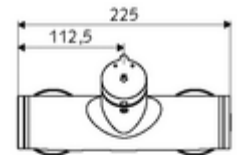

Article number: 01 606 06 99

Exposed shower tap VITUS VD -SC-M / o Mixed water

Manual actuation with automatic closing. Easy flow time adjustment. Shower connection at top.

Scope of delivery

- Self-closing exposed shower tap
  - 2 backflow preventers (EN 1717: EB-type)
  - Self-closing cartridge SC II with hot water restrictor
  - SC-M self-closing button
  - Valve for carrying out manual thermal disinfection (in accordance with DVGW worksheet W 551)
- 2 S-connections and rosettes (depth-adjustable)

Technical data

- Running time: 5 - 30 s adjustable
- Max. operating temperature: 70 °C (80 °C for thermal disinfection)
- Connection: 2x DN 15 G 1/2 AG
- Outlet: DN 15 G 1/2 AG (top)
- Material: Housing Brass, conform to German drinking water regulations
- Surface: Chrome
- Certificates: PA-IX 38241/IB, Belgaqua
- Noise class: I
- Flow class: B

Delivery data

- Weight: 3,78 kg/Piece
- Packing unit: 1

Recommended associated articles

S-connecting with isolating valve	Article no: 23 775 00 99	
Flow restrictor LEED	Article no: 29 239 00 99	or
Flow restrictor BREEAM	Article no: 29 240 00 99	or
<u>For concealed shower head connection</u>		
Outlet elbow VITUS DN 15	Article no: 25 667 06 99	or
Outlet elbow VITUS DN 15	Article no: 25 668 06 99	or
Shower head COMFORT Flex	Article no: 01 821 06 99	or
Low aerosol shower head	Article no: 01 814 06 99	or
<u>For exposed shower head connection</u>		
Exposed pipe set VITUS	Article no: 25 666 06 99	
Exposed shower head COMFORT	Article no: 01 846 06 99