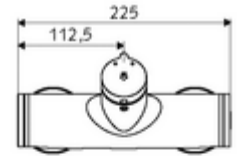

Article number: 01 606 06 99

Exposed shower tap VITUS VD -SC-M / o Mixed water

Manual actuation with automatic closing. Easy flow time adjustment. Shower connection at top.

Scope of delivery

- Self-closing exposed shower tap
 - 2 backflow preventers (EN 1717: EB-type)
 - Self-closing cartridge SC II with hot water restrictor
 - SC-M self-closing button
 - Valve for carrying out manual thermal disinfection (in accordance with DVGW worksheet W 551)
- 2 S-connections and rosettes (depth-adjustable)

Technical data

- Running time: 5 - 30 s adjustable
- Max. operating temperature: 70 °C (80 °C for thermal disinfection)
- Connection: 2x DN 15 G 1/2 AG
- Outlet: DN 15 G 1/2 AG (top)
- Material: Housing Brass, conform to German drinking water regulations
- Surface: Chrome
- Certificates: PA-IX 38241/IB, Belgaqua
- Noise class: I
- Flow class: B

Delivery data

- Weight: 3,78 kg/Piece
- Packing unit: 1

Recommended associated articles

S-connecting with isolating valve	Article no: 23 775 00 99	
Flow restrictor LEED	Article no: 29 239 00 99	or
Flow restrictor BREEAM	Article no: 29 240 00 99	or
<u>For concealed shower head connection</u>		
Outlet elbow VITUS DN 15	Article no: 25 667 06 99	or
Outlet elbow VITUS DN 15	Article no: 25 668 06 99	or
Shower head COMFORT Flex	Article no: 01 821 06 99	or
Low aerosol shower head	Article no: 01 814 06 99	or
<u>For exposed shower head connection</u>		
Exposed pipe set VITUS	Article no: 25 666 06 99	
Exposed shower head COMFORT	Article no: 01 846 06 99	