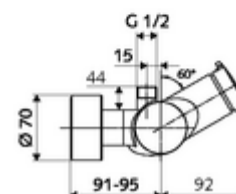

Article number: 01 606 06 99

Exposed shower tap VITUS VD -SC-M / o Mixed water

Manual actuation with automatic closing. Easy flow time adjustment. Shower connection at top.

Scope of delivery

- Self-closing exposed shower tap
  - 2 backflow preventers (EN 1717: EB-type)
  - Self-closing cartridge SC II with hot water restrictor
  - SC-M self-closing button
  - Valve for carrying out manual thermal disinfection (in accordance with DVGW worksheet W 551)
- 2 S-connections and rosettes (depth-adjustable)

Technical data

- Running time: 5 - 30 s adjustable
- Max. operating temperature: 70 °C (80 °C for thermal disinfection)
- Connection: 2x DN 15 G 1/2 AG
- Outlet: DN 15 G 1/2 AG (top)
- Material: Housing Brass, conform to German drinking water regulations
- Surface: Chrome
- Certificates: PA-IX 38241/IB, Belgaqua
- Noise class: I
- Flow class: B

Delivery data

- Weight: 3,78 kg/Piece
- Packing unit: 1

Recommended associated articles

S-connecting with isolating valve	Article no: 23 775 00 99	
Flow restrictor LEED	Article no: 29 239 00 99	or
Flow restrictor BREEAM	Article no: 29 240 00 99	or

For concealed shower head connection

Outlet elbow VITUS DN 15	Article no: 25 667 06 99	or
Outlet elbow VITUS DN 15	Article no: 25 668 06 99	or
Shower head COMFORT Flex	Article no: 01 821 06 99	or
Low aerosol shower head	Article no: 01 814 06 99	or

For exposed shower head connection

Exposed pipe set VITUS	Article no: 25 666 06 99
Exposed shower head COMFORT	Article no: 01 846 06 99