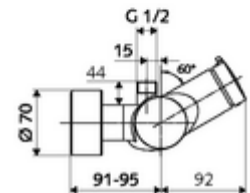

Article number: 01 606 06 99

Exposed shower tap VITUS VD -SC-M / o Mixed water

Manual actuation with automatic closing. Easy flow time adjustment. Shower connection at top.

Scope of delivery

- Self-closing exposed shower tap
 - 2 backflow preventers (EN 1717: EB-type)
 - Self-closing cartridge SC II with hot water restrictor
 - SC-M self-closing button
 - Valve for carrying out manual thermal disinfection (in accordance with DVGW worksheet W 551)
- 2 S-connections and rosettes (depth-adjustable)

Technical data

- Running time: 5 - 30 s adjustable
- Max. operating temperature: 70 °C (80 °C for thermal disinfection)
- Connection: 2x DN 15 G 1/2 AG
- Outlet: DN 15 G 1/2 AG (top)
- Material: Housing Brass, conform to German drinking water regulations
- Surface: Chrome
- Certificates: PA-IX 38241/IB, Belgaqua
- Noise class: I
- Flow class: B

Delivery data

- Weight: 3,78 kg/Piece
- Packing unit: 1

Recommended associated articles

S-connecting with isolating valve	Article no: 23 775 00 99	
Flow restrictor LEED	Article no: 29 239 00 99	or
Flow restrictor BREEAM	Article no: 29 240 00 99	or
<u>For concealed shower head connection</u>		
Outlet elbow VITUS DN 15	Article no: 25 667 06 99	or
Outlet elbow VITUS DN 15	Article no: 25 668 06 99	or
Shower head COMFORT Flex	Article no: 01 821 06 99	or
Low aerosol shower head	Article no: 01 814 06 99	or
<u>For exposed shower head connection</u>		
Exposed pipe set VITUS	Article no: 25 666 06 99	
Exposed shower head COMFORT	Article no: 01 846 06 99	