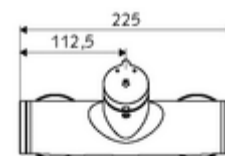

Article number: 01 606 06 99

Exposed shower tap VITUS VD -SC-M / o Mixed water

Manual actuation with automatic closing. Easy flow time adjustment. Shower connection at top.

Scope of delivery

- Self-closing exposed shower tap
  - 2 backflow preventers (EN 1717: EB-type)
  - Self-closing cartridge SC II with hot water restrictor
  - SC-M self-closing button
  - Valve for carrying out manual thermal disinfection (in accordance with DVGW worksheet W 551)
- 2 S-connections and rosettes (depth-adjustable)

Technical data

- Running time: 5 - 30 s adjustable
- Max. operating temperature: 70 °C (80 °C for thermal disinfection)
- Connection: 2x DN 15 G 1/2 AG
- Outlet: DN 15 G 1/2 AG (top)
- Material: Housing Brass, conform to German drinking water regulations
- Surface: Chrome
- Certificates: PA-IX 38241/IB, Belgaqua
- Noise class: I
- Flow class: B

Delivery data

- Weight: 3,78 kg/Piece
- Packing unit: 1

Recommended associated articles

S-connecting with isolating valve	Article no: 23 775 00 99	
Flow restrictor LEED	Article no: 29 239 00 99	or
Flow restrictor BREEAM	Article no: 29 240 00 99	or

For concealed shower head connection

Outlet elbow VITUS DN 15	Article no: 25 667 06 99	or
Outlet elbow VITUS DN 15	Article no: 25 668 06 99	or
Shower head COMFORT Flex	Article no: 01 821 06 99	or
Low aerosol shower head	Article no: 01 814 06 99	or

For exposed shower head connection

Exposed pipe set VITUS	Article no: 25 666 06 99
Exposed shower head COMFORT	Article no: 01 846 06 99