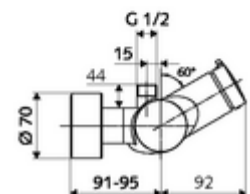

Article number: 01 606 06 99

Exposed shower tap VITUS VD -SC-M / o Mixed water

Manual actuation with automatic closing. Easy flow time adjustment. Shower connection at top.

Scope of delivery

- Self-closing exposed shower tap
  - 2 backflow preventers (EN 1717: EB-type)
  - Self-closing cartridge SC II with hot water restrictor
  - SC-M self-closing button
  - Valve for carrying out manual thermal disinfection (in accordance with DVGW worksheet W 551)
- 2 S-connections and rosettes (depth-adjustable)

Technical data

- Running time: 5 - 30 s adjustable
- Max. operating temperature: 70 °C (80 °C for thermal disinfection)
- Connection: 2x DN 15 G 1/2 AG
- Outlet: DN 15 G 1/2 AG (top)
- Material: Housing Brass, conform to German drinking water regulations
- Surface: Chrome
- Certificates: PA-IX 38241/IB, Belgaqua
- Noise class: I
- Flow class: B

Delivery data

- Weight: 3,78 kg/Piece
- Packing unit: 1

Recommended associated articles

S-connecting with isolating valve	Article no: 23 775 00 99	
Flow restrictor LEED	Article no: 29 239 00 99	or
Flow restrictor BREEAM	Article no: 29 240 00 99	or
<u>For concealed shower head connection</u>		
Outlet elbow VITUS DN 15	Article no: 25 667 06 99	or
Outlet elbow VITUS DN 15	Article no: 25 668 06 99	or
Shower head COMFORT Flex	Article no: 01 821 06 99	or
Low aerosol shower head	Article no: 01 814 06 99	or
<u>For exposed shower head connection</u>		
Exposed pipe set VITUS	Article no: 25 666 06 99	
Exposed shower head COMFORT	Article no: 01 846 06 99