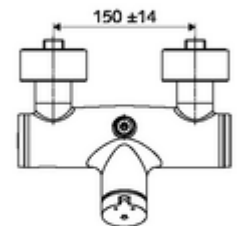

### Scope of delivery

- Self-closing exposed shower tap
  - 2 backflow preventers (EN 1717: EB-type)
  - Self-closing cartridge SC II with hot water restrictor
  - SC-M self-closing button
  - Valve for carrying out manual thermal disinfection (in accordance with DVGW worksheet W 551)
- 2 S-connections and rosettes (depth-adjustable)

### Technical data

- Running time: 5 - 30 s adjustable
- Max. operating temperature: 70 °C (80 °C for thermal disinfection)
- Connection: 2x DN 15 G 1/2 AG
- Outlet: DN 15 G 1/2 AG (top)
- Material: Housing Brass, conform to German drinking water regulations
- Surface: Chrome
- Certificates: PA-IX 38241/IB, Belgaqua
- Noise class: I
- Flow class: B

### Delivery data

- Weight: 3,78 kg/Piece
- Packing unit: 1