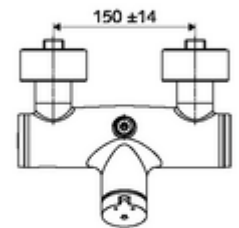

Article number: 01 606 06 99

Exposed shower tap VITUS VD -SC-M / o Mixed water

Manual actuation with automatic closing. Easy flow time adjustment. Shower connection at top.

Scope of delivery

- Self-closing exposed shower tap
 - 2 backflow preventers (EN 1717: EB-type)
 - Self-closing cartridge SC II with hot water restrictor
 - SC-M self-closing button
 - Valve for carrying out manual thermal disinfection (in accordance with DVGW worksheet W 551)
- 2 S-connections and rosettes (depth-adjustable)

Technical data

- Running time: 5 - 30 s adjustable
- Max. operating temperature: 70 °C (80 °C for thermal disinfection)
- Connection: 2x DN 15 G 1/2 AG
- Outlet: DN 15 G 1/2 AG (top)
- Material: Housing Brass, conform to German drinking water regulations
- Surface: Chrome
- Certificates: PA-IX 38241/IB, Belgaqua
- Noise class: I
- Flow class: B

Delivery data

- Weight: 3,78 kg/Piece
- Packing unit: 1

Recommended associated articles

S-connecting with isolating valve	Article no: 23 775 00 99	
Flow restrictor LEED	Article no: 29 239 00 99	or
Flow restrictor BREEAM	Article no: 29 240 00 99	or
<u>For concealed shower head connection</u>		
Outlet elbow VITUS DN 15	Article no: 25 667 06 99	or
Outlet elbow VITUS DN 15	Article no: 25 668 06 99	or
Shower head COMFORT Flex	Article no: 01 821 06 99	or
Low aerosol shower head	Article no: 01 814 06 99	or
<u>For exposed shower head connection</u>		
Exposed pipe set VITUS	Article no: 25 666 06 99	
Exposed shower head COMFORT	Article no: 01 846 06 99	