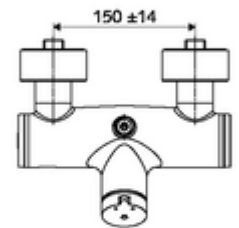

### Scope of delivery

- Self-closing exposed shower tap
  - SC-M self-closing button
  - Self-closing cartridge SC II with hot water restrictor
  - Valve for carrying out manual thermal disinfection (in accordance with DVGW worksheet W 551)
  - 2 backflow preventers (EN 1717: EB-type)
- 2 S-connections and rosettes (depth-adjustable)

### Technical data

- Running time: 5 - 30 s adjustable
- Max. operating temperature: 70 °C (80 °C for thermal disinfection)
- Connection: 2x DN 15 G 1/2 AG
- Outlet: DN 15 G 1/2 AG (top)
- Material: Housing Brass, conform to German drinking water regulations
- Surface: Chrome
- Certificates: PA-IX 38241/IB, Belgaqua
- Noise class: I
- Flow class: B

### Delivery data

- Weight: 3,78 kg/Piece
- Packing unit: 1