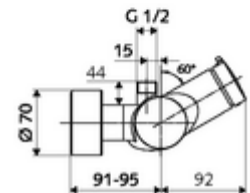

Article number: 01 606 06 99

Exposed shower tap VITUS VD -SC-M / o Mixed water

Manual actuation with automatic closing. Easy flow time adjustment. Shower connection at top.

Scope of delivery

- Self-closing exposed shower tap
  - SC-M self-closing button
  - Self-closing cartridge SC II with hot water restrictor
  - Valve for carrying out manual thermal disinfection (in accordance with DVGW worksheet W 551)
  - 2 backflow preventers (EN 1717: EB-type)
- 2 S-connections and rosettes (depth-adjustable)

Technical data

- Running time: 5 - 30 s adjustable
- Max. operating temperature: 70 °C (80 °C for thermal disinfection)
- Connection: 2x DN 15 G 1/2 AG
- Outlet: DN 15 G 1/2 AG (top)
- Material: Housing Brass, conform to German drinking water regulations
- Surface: Chrome
- Certificates: PA-IX 38241/IB, Belgaqua
- Noise class: I
- Flow class: B

Delivery data

- Weight: 3,78 kg/Piece
- Packing unit: 1

Recommended associated articles

S-connecting with isolating valve	Article no: 23 775 00 99	
Flow restrictor LEED	Article no: 29 239 00 99	or
Flow restrictor BREEAM	Article no: 29 240 00 99	or
<u>For concealed shower head connection</u>		
Outlet elbow VITUS DN 15	Article no: 25 667 06 99	or
Outlet elbow VITUS DN 15	Article no: 25 668 06 99	or
Shower head COMFORT Flex	Article no: 01 821 06 99	or
Low aerosol shower head	Article no: 01 814 06 99	or
<u>For exposed shower head connection</u>		
Exposed pipe set VITUS	Article no: 25 666 06 99	
Exposed shower head COMFORT	Article no: 01 846 06 99