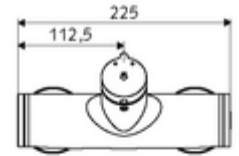

Article number: 01 606 06 99

Exposed shower tap VITUS VD -SC-M / o Mixed water

Manual actuation with automatic closing. Easy flow time adjustment. Shower connection at top.

Scope of delivery

- Self-closing exposed shower tap
  - SC-M self-closing button
  - Self-closing cartridge SC II with hot water restrictor
  - Valve for carrying out manual thermal disinfection (in accordance with DVGW worksheet W 551)
  - 2 backflow preventers (EN 1717: EB-type)
- 2 S-connections and rosettes (depth-adjustable)

Technical data

- Running time: 5 - 30 s adjustable
- Max. operating temperature: 70 °C (80 °C for thermal disinfection)
- Connection: 2x DN 15 G 1/2 AG
- Outlet: DN 15 G 1/2 AG (top)
- Material: Housing Brass, conform to German drinking water regulations
- Surface: Chrome
- Certificates: PA-IX 38241/IB, Belgaqua
- Noise class: I
- Flow class: B

Delivery data

- Weight: 3,78 kg/Piece
- Packing unit: 1

Recommended associated articles

S-connecting with isolating valve	Article no: 23 775 00 99	
Flow restrictor LEED	Article no: 29 239 00 99	or
Flow restrictor BREEAM	Article no: 29 240 00 99	or
<u>For concealed shower head connection</u>		
Outlet elbow VITUS DN 15	Article no: 25 667 06 99	or
Outlet elbow VITUS DN 15	Article no: 25 668 06 99	or
Shower head COMFORT Flex	Article no: 01 821 06 99	or
Low aerosol shower head	Article no: 01 814 06 99	or
<u>For exposed shower head connection</u>		
Exposed pipe set VITUS	Article no: 25 666 06 99	
Exposed shower head COMFORT	Article no: 01 846 06 99