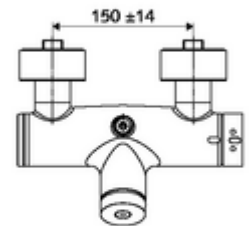

### Scope of delivery

- Self-closing exposed shower tap
  - ThermoProtect thermostat, conform to EN 1111, unlockable/lockable temperature lock at 38 °C, anti-scalding protection if cold water supply fails
  - SC self-closing button
  - 2 backflow preventers (EN 1717: EB-type)
  - Valve for carrying out manual thermal disinfection (in accordance with DVGW worksheet W 551)
  - Self-closing cartridge SC II
- 2 S-connections and rosettes (depth-adjustable)

### Technical data

- Running time: 5 - 30 s adjustable
- Max. operating temperature: 70 °C (80 °C for thermal disinfection)
- Connection: 2x DN 15 G 1/2 AG
- Outlet: DN 15 G 1/2 AG (top)
- Material: Housing Brass, conform to German drinking water regulations
- Surface: Chrome
- Certificates: PA-IX 28574/IB, DVGW, Belgaqua
- Noise class: I
- Flow class: B

### Delivery data

- Weight: 4,04 kg/Piece
- Packing unit: 1