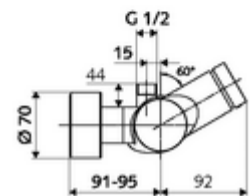

Article number: 01 605 06 99

Exposed shower tap VITUS VD -SC-T /o Mixed water, ThermoProtect thermostat

Manual actuation with automatic closing. Easy flow time adjustment. Shower connection at top.

Scope of delivery

- Self-closing exposed shower tap
  - ThermoProtect thermostat, conform to EN 1111, unlockable/lockable temperature lock at 38 °C, anti-scalding protection if cold water supply fails
  - SC self-closing button
  - 2 backflow preventers (EN 1717: EB-type)
  - Valve for carrying out manual thermal disinfection (in accordance with DVGW worksheet W 551)
  - Self-closing cartridge SC II
- 2 S-connections and rosettes (depth-adjustable)

Technical data

- Running time: 5 - 30 s adjustable
- Max. operating temperature: 70 °C (80 °C for thermal disinfection)
- Connection: 2x DN 15 G 1/2 AG
- Outlet: DN 15 G 1/2 AG (top)
- Material: Housing Brass, conform to German drinking water regulations
- Surface: Chrome
- Certificates: PA-IX 28574/IB, DVGW, Belgaqua
- Noise class: I
- Flow class: B

Delivery data

- Weight: 4,04 kg/Piece
- Packing unit: 1

Recommended associated articles

S-connecting with isolating valve	Article no: 23 775 00 99	
Flow restrictor LEED	Article no: 29 239 00 99	or
Flow restrictor BREEAM	Article no: 29 240 00 99	or
<u>For concealed shower head connection</u>		
Outlet elbow VITUS DN 15	Article no: 25 667 06 99	or
Outlet elbow VITUS DN 15	Article no: 25 668 06 99	or
Shower head COMFORT Flex	Article no: 01 821 06 99	or
Low aerosol shower head	Article no: 01 814 06 99	or
<u>For exposed shower head connection</u>		
Exposed pipe set VITUS	Article no: 25 666 06 99	
Exposed shower head COMFORT	Article no: 01 846 06 99