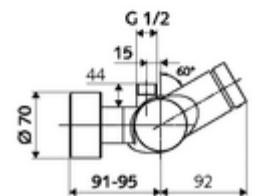

Article number: 01 605 06 99

Exposed shower tap VITUS VD -SC-T /o Mixed water, ThermoProtect thermostat

Manual actuation with automatic closing. Easy flow time adjustment. Shower connection at top.

Scope of delivery

- Self-closing exposed shower tap
  - ThermoProtect thermostat, conform to EN 1111, unlockable/lockable temperature lock at 38 °C, anti-scalding protection if cold water supply fails
  - SC self-closing button
  - 2 backflow preventers (EN 1717: EB-type)
  - Valve for carrying out manual thermal disinfection (in accordance with DVGW worksheet W 551)
  - Self-closing cartridge SC II
- 2 S-connections and rosettes (depth-adjustable)

Technical data

- Running time: 5 - 30 s adjustable
- Max. operating temperature: 70 °C (80 °C for thermal disinfection)
- Connection: 2x DN 15 G 1/2 AG
- Outlet: DN 15 G 1/2 AG (top)
- Material: Housing Brass, conform to German drinking water regulations
- Surface: Chrome
- Certificates: PA-IX 28574/IB, DVGW, Belgaqua
- Noise class: I
- Flow class: B

Delivery data

- Weight: 4,04 kg/Piece
- Packing unit: 1

Recommended associated articles

S-connecting with isolating valve	Article no: 23 775 00 99	
Flow restrictor LEED	Article no: 29 239 00 99	or
Flow restrictor BREEAM	Article no: 29 240 00 99	or
<u>For concealed shower head connection</u>		
Outlet elbow VITUS DN 15	Article no: 25 667 06 99	or
Outlet elbow VITUS DN 15	Article no: 25 668 06 99	or
Shower head COMFORT Flex	Article no: 01 821 06 99	or
Low aerosol shower head	Article no: 01 814 06 99	or
<u>For exposed shower head connection</u>		
Exposed pipe set VITUS	Article no: 25 666 06 99	
Exposed shower head COMFORT	Article no: 01 846 06 99