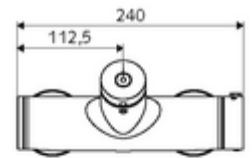

Technical data

- Running time: 5 - 30 s adjustable
- Max. operating temperature: 70 °C (80 °C for thermal disinfection)
- Connection: 2x DN 15 G 1/2 AG
- Outlet: DN 15 G 1/2 AG (top)
- Material: Housing Brass, conform to German drinking water regulations
- Surface: Chrome
- Certificates: PA-IX 28574/IB, DVGW, Belgaqua
- Noise class: I
- Flow class: B

Delivery data

- Weight: 4,04 kg/Piece
- Packing unit: 1

Recommended associated articles

S-connecting with isolating valve	Article no: 23 775 00 99	
Flow restrictor LEED	Article no: 29 239 00 99	or
Flow restrictor BREEAM	Article no: 29 240 00 99	or
<u>For concealed shower head connection</u>		
Outlet elbow VITUS DN 15	Article no: 25 667 06 99	or
Outlet elbow VITUS DN 15	Article no: 25 668 06 99	or
Shower head COMFORT Flex	Article no: 01 821 06 99	or
Low aerosol shower head	Article no: 01 814 06 99	or
<u>For exposed shower head connection</u>		
Exposed pipe set VITUS	Article no: 25 666 06 99	
Exposed shower head COMFORT	Article no: 01 846 06 99	