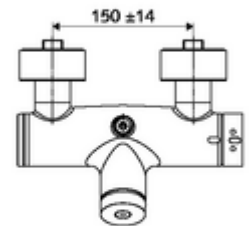

Article number: 01 605 06 99

Exposed shower tap VITUS VD -SC-T /o Mixed water, ThermoProtect thermostat

Manual actuation with automatic closing. Easy flow time adjustment. Shower connection at top.

Scope of delivery

- Self-closing exposed shower tap
  - ThermoProtect thermostat, conform to EN 1111, unlockable/lockable temperature lock at 38 °C, anti-scalding protection if cold water supply fails
  - SC self-closing button
  - 2 backflow preventers (EN 1717: EB-type)
  - Valve for carrying out manual thermal disinfection (in accordance with DVGW worksheet W 551)
  - Self-closing cartridge SC II
- 2 S-connections and rosettes (depth-adjustable)

Technical data

- Running time: 5 - 30 s adjustable
- Max. operating temperature: 70 °C (80 °C for thermal disinfection)
- Connection: 2x DN 15 G 1/2 AG
- Outlet: DN 15 G 1/2 AG (top)
- Material: Housing Brass, conform to German drinking water regulations
- Surface: Chrome
- Certificates: PA-IX 28574/IB, DVGW, Belgaqua
- Noise class: I
- Flow class: B

Delivery data

- Weight: 4,04 kg/Piece
- Packing unit: 1

Recommended associated articles

S-connecting with isolating valve	Article no: 23 775 00 99	
Flow restrictor LEED	Article no: 29 239 00 99	or
Flow restrictor BREEAM	Article no: 29 240 00 99	or
<u>For concealed shower head connection</u>		
Outlet elbow VITUS DN 15	Article no: 25 667 06 99	or
Outlet elbow VITUS DN 15	Article no: 25 668 06 99	or
Shower head COMFORT Flex	Article no: 01 821 06 99	or
Low aerosol shower head	Article no: 01 814 06 99	or
<u>For exposed shower head connection</u>		
Exposed pipe set VITUS	Article no: 25 666 06 99	
Exposed shower head COMFORT	Article no: 01 846 06 99