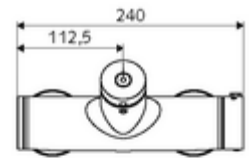

Article number: 01 605 06 99

Exposed shower tap VITUS VD -SC-T /o Mixed water, ThermoProtect thermostat

Manual actuation with automatic closing. Easy flow time adjustment. Shower connection at top.

Scope of delivery

- Self-closing exposed shower tap
  - ThermoProtect thermostat, conform to EN 1111, unlockable/lockable temperature lock at 38 °C, anti-scalding protection if cold water supply fails
  - SC self-closing button
  - 2 backflow preventers (EN 1717: EB-type)
  - Valve for carrying out manual thermal disinfection (in accordance with DVGW worksheet W 551)
  - Self-closing cartridge SC II
- 2 S-connections and rosettes (depth-adjustable)

Technical data

- Running time: 5 - 30 s adjustable
- Max. operating temperature: 70 °C (80 °C for thermal disinfection)
- Connection: 2x DN 15 G 1/2 AG
- Outlet: DN 15 G 1/2 AG (top)
- Material: Housing Brass, conform to German drinking water regulations
- Surface: Chrome
- Certificates: PA-IX 28574/IB, DVGW, Belgaqua
- Noise class: I
- Flow class: B

Delivery data

- Weight: 4,04 kg/Piece
- Packing unit: 1

Recommended associated articles

S-connecting with isolating valve	Article no: 23 775 00 99	
Flow restrictor LEED	Article no: 29 239 00 99	or
Flow restrictor BREEAM	Article no: 29 240 00 99	or
<u>For concealed shower head connection</u>		
Outlet elbow VITUS DN 15	Article no: 25 667 06 99	or
Outlet elbow VITUS DN 15	Article no: 25 668 06 99	or
Shower head COMFORT Flex	Article no: 01 821 06 99	or
Low aerosol shower head	Article no: 01 814 06 99	or
<u>For exposed shower head connection</u>		
Exposed pipe set VITUS	Article no: 25 666 06 99	
Exposed shower head COMFORT	Article no: 01 846 06 99