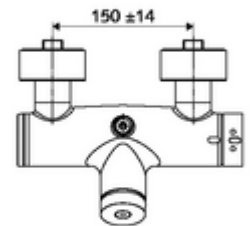

Technical data

- Running time: 5 - 30 s adjustable
- Max. operating temperature: 70 °C (80 °C for thermal disinfection)
- Connection: 2x DN 15 G 1/2 AG
- Outlet: DN 15 G 1/2 AG (top)
- Material: Housing Brass, conform to German drinking water regulations
- Surface: Chrome
- Certificates: PA-IX 28574/IB, DVGW, Belgaqua
- Noise class: I
- Flow class: B

Delivery data

- Weight: 4,04 kg/Piece
- Packing unit: 1

Recommended associated articles

S-connecting with isolating valve	Article no: 23 775 00 99	
Flow restrictor LEED	Article no: 29 239 00 99	or
Flow restrictor BREEAM	Article no: 29 240 00 99	or
<u>For concealed shower head connection</u>		
Outlet elbow VITUS DN 15	Article no: 25 667 06 99	or
Outlet elbow VITUS DN 15	Article no: 25 668 06 99	or
Shower head COMFORT Flex	Article no: 01 821 06 99	or
Low aerosol shower head	Article no: 01 814 06 99	or
<u>For exposed shower head connection</u>		
Exposed pipe set VITUS	Article no: 25 666 06 99	
Exposed shower head COMFORT	Article no: 01 846 06 99	