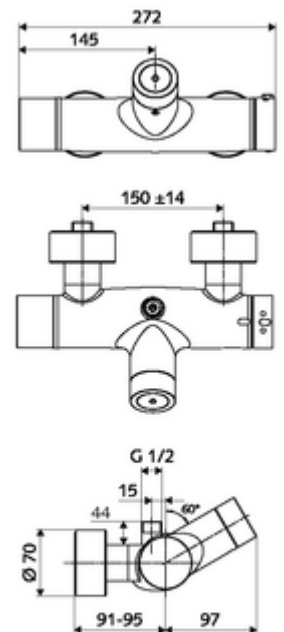

### Scope of delivery

- Electronic self-closing exposed shower tap
  - ThermoProtect thermostat, conform to EN 1111, unlockable/lockable temperature lock at 38 °C, anti-scalding protection if cold water supply fails
  - 6 V solenoid valve with pre-filter
  - CVD-Touch electronics, programmable, IP65 protection against low-pressure water jets
  - 2 backflow preventers (EN 1717: EB-type)
  - 6 V battery compartment (integrated)
- 4x AA alkaline battery 1.5 V
- 2 S-connections and rosettes (depth-adjustable)

### Delivery data

- Weight: 4,35 kg/Piece
- Packing unit: 1