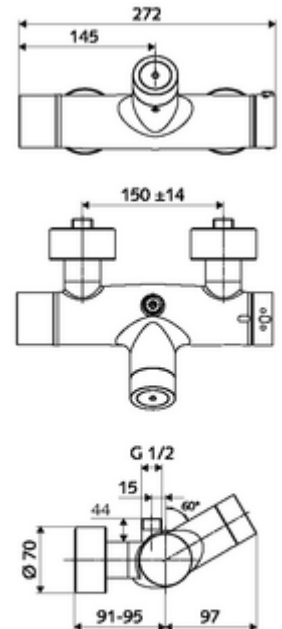

Scope of delivery

- Electronic self-closing exposed shower tap
 - ThermoProtect thermostat, conform to EN 1111, unlockable/lockable temperature lock at 38 °C, anti-scalding protection if cold water supply fails
 - 6 V solenoid valve with pre-filter
 - CVD-Touch electronics, programmable, IP65 protection against low-pressure water jets
 - 2 backflow preventers (EN 1717: EB-type)
 - 6 V battery compartment (integrated)
- 4x AA alkaline battery 1.5 V
- 2 S-connections and rosettes (depth-adjustable)

Delivery data

- Weight: 4,35 kg/Piece
- Packing unit: 1

Recommended associated articles

S-connecting with isolating valve	Article no: 23 775 00 99	
Flow restrictor LEED	Article no: 29 239 00 99	or
Flow restrictor BREEAM	Article no: 29 240 00 99	or
<u>For concealed shower head connection</u>		
Outlet elbow VITUS DN 15	Article no: 25 668 06 99	or