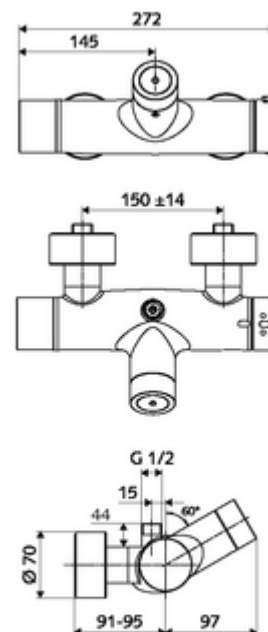

Scope of delivery

- Electronic self-closing exposed shower tap
 - ThermoProtect thermostat, conform to EN 1111, unlockable/lockable temperature lock at 38 °C, anti-scalding protection if cold water supply fails
 - 6 V solenoid valve with pre-filter
 - CVD-Touch electronics, programmable, IP65 protection against low-pressure water jets
 - 2 backflow preventers (EN 1717: EB-type)
 - 6 V battery compartment (integrated)
- 4x AA alkaline battery 1.5 V
- 2 S-connections and rosettes (depth-adjustable)

Delivery data

- Weight: 4,35 kg/Piece
- Packing unit: 1

Recommended associated articles

S-connecting with isolating valve	Article no: 23 775 00 99	
Flow restrictor LEED	Article no: 29 239 00 99	or
Flow restrictor BREEAM	Article no: 29 240 00 99	or
<u>For concealed shower head connection</u>		
Outlet elbow VITUS DN 15	Article no: 25 668 06 99	or