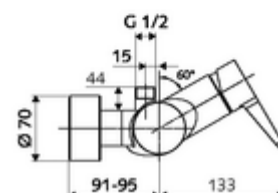

Article number: 01 603 06 99

Exposed shower tap VITUS VD -EH-M / o Mixed water

Manual open/closed actuation. Shower connection at top.

Scope of delivery

- Single-lever exposed shower tap
  - Single-lever mixer
  - Single-lever mixing ceramic cartridge with hot water and flow restrictor
- 2 backflow preventers (EN 1717: EB-type)
- 2 S-connections and rosettes (depth-adjustable)

Technical data

- Max. operating temperature: 70 °C (80 °C for thermal disinfection)
- Connection: 2x DN 15 G 1/2 AG
- Outlet: DN 15 G 1/2 AG (top)
- Material: Housing Brass, conform to German drinking water regulations
- Surface: Chrome
- Certificates: PA-IX 38242/IB, Belgaqua
- Noise class: I
- Flow class: B

Delivery data

- Weight: 3,95 kg/Piece
- Packing unit: 1

Recommended associated articles

S-connecting with isolating valve	Article no: 23 775 00 99	
Flow restrictor LEED	Article no: 29 239 00 99	or
Flow restrictor BREEAM	Article no: 29 240 00 99	or

For concealed shower head connection

Outlet elbow VITUS DN 15	Article no: 25 667 06 99	or
Outlet elbow VITUS DN 15	Article no: 25 668 06 99	or
Shower head COMFORT Flex	Article no: 01 821 06 99	or
Low aerosol shower head	Article no: 01 814 06 99	or

For exposed shower head connection

Exposed pipe set VITUS	Article no: 25 666 06 99
Exposed shower head COMFORT	Article no: 01 846 06 99