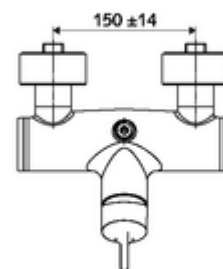

Article number: 01 603 06 99

Exposed shower tap VITUS VD -EH-M / o Mixed water

Manual open/closed actuation. Shower connection at top.

Scope of delivery

- Single-lever exposed shower tap
 - Single-lever mixer
 - Single-lever mixing ceramic cartridge with hot water and flow restrictor
- 2 backflow preventers (EN 1717: EB-type)
- 2 S-connections and rosettes (depth-adjustable)

Technical data

- Max. operating temperature: 70 °C (80 °C for thermal disinfection)
- Connection: 2x DN 15 G 1/2 AG
- Outlet: DN 15 G 1/2 AG (top)
- Material: Housing Brass, conform to German drinking water regulations
- Surface: Chrome
- Certificates: PA-IX 38242/IB, Belgaqua
- Noise class: I
- Flow class: B

Delivery data

- Weight: 3,95 kg/Piece
- Packing unit: 1

Recommended associated articles

S-connecting with isolating valve	Article no: 23 775 00 99	
Flow restrictor LEED	Article no: 29 239 00 99	or
Flow restrictor BREEAM	Article no: 29 240 00 99	or