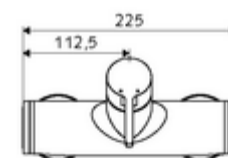

Article number: 01 603 06 99

Exposed shower tap VITUS VD -EH-M / o Mixed water

Manual open/closed actuation. Shower connection at top.

Scope of delivery

- Single-lever exposed shower tap
  - Single-lever mixer
  - Single-lever mixing ceramic cartridge with hot water and flow restrictor
- 2 backflow preventers (EN 1717: EB-type)
- 2 S-connections and rosettes (depth-adjustable)

Technical data

- Max. operating temperature: 70 °C (80 °C for thermal disinfection)
- Connection: 2x DN 15 G 1/2 AG
- Outlet: DN 15 G 1/2 AG (top)
- Material: Housing Brass, conform to German drinking water regulations
- Surface: Chrome
- Certificates: PA-IX 38242/IB, Belgaqua
- Noise class: I
- Flow class: B

Delivery data

- Weight: 3,95 kg/Piece
- Packing unit: 1

Recommended associated articles

S-connecting with isolating valve	Article no: 23 775 00 99	
Flow restrictor LEED	Article no: 29 239 00 99	or
Flow restrictor BREEAM	Article no: 29 240 00 99	or

For concealed shower head connection

Outlet elbow VITUS DN 15	Article no: 25 667 06 99	or
Outlet elbow VITUS DN 15	Article no: 25 668 06 99	or
Shower head COMFORT Flex	Article no: 01 821 06 99	or
Low aerosol shower head	Article no: 01 814 06 99	or

For exposed shower head connection

Exposed pipe set VITUS	Article no: 25 666 06 99
Exposed shower head COMFORT	Article no: 01 846 06 99