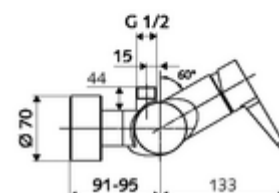

Article number: 01 603 06 99

Exposed shower tap VITUS VD -EH-M / o Mixed water

Manual open/closed actuation. Shower connection at top.

Scope of delivery

- Single-lever exposed shower tap
  - Single-lever mixer
  - Single-lever mixing ceramic cartridge with hot water and flow restrictor
- 2 backflow preventers (EN 1717: EB-type)
- 2 S-connections and rosettes (depth-adjustable)

Technical data

- Max. operating temperature: 70 °C (80 °C for thermal disinfection)
- Connection: 2x DN 15 G 1/2 AG
- Outlet: DN 15 G 1/2 AG (top)
- Material: Housing Brass, conform to German drinking water regulations
- Surface: Chrome
- Certificates: PA-IX 38242/IB, Belgaqua
- Noise class: I
- Flow class: B

Delivery data

- Weight: 3,95 kg/Piece
- Packing unit: 1

Recommended associated articles

S-connecting with isolating valve	Article no: 23 775 00 99	
Flow restrictor LEED	Article no: 29 239 00 99	or
Flow restrictor BREEAM	Article no: 29 240 00 99	or

For concealed shower head connection

Outlet elbow VITUS DN 15	Article no: 25 667 06 99	or
Outlet elbow VITUS DN 15	Article no: 25 668 06 99	or
Shower head COMFORT Flex	Article no: 01 821 06 99	or
Low aerosol shower head	Article no: 01 814 06 99	or

For exposed shower head connection

Exposed pipe set VITUS	Article no: 25 666 06 99
Exposed shower head COMFORT	Article no: 01 846 06 99