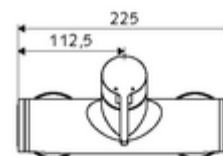

Article number: 01 603 06 99

Exposed shower tap VITUS VD -EH-M / o Mixed water

Manual open/closed actuation. Shower connection at top.

Scope of delivery

- Single-lever exposed shower tap
  - Single-lever mixer
  - Single-lever mixing ceramic cartridge with hot water and flow restrictor
- 2 backflow preventers (EN 1717: EB-type)
- 2 S-connections and rosettes (depth-adjustable)

Technical data

- Max. operating temperature: 70 °C (80 °C for thermal disinfection)
- Connection: 2x DN 15 G 1/2 AG
- Outlet: DN 15 G 1/2 AG (top)
- Material: Housing Brass, conform to German drinking water regulations
- Surface: Chrome
- Certificates: PA-IX 38242/IB, Belgaqua
- Noise class: I
- Flow class: B

Delivery data

- Weight: 3,95 kg/Piece
- Packing unit: 1

Recommended associated articles

S-connecting with isolating valve	Article no: 23 775 00 99	
Flow restrictor LEED	Article no: 29 239 00 99	or
Flow restrictor BREEAM	Article no: 29 240 00 99	or

For concealed shower head connection

Outlet elbow VITUS DN 15	Article no: 25 667 06 99	or
Outlet elbow VITUS DN 15	Article no: 25 668 06 99	or
Shower head COMFORT Flex	Article no: 01 821 06 99	or
Low aerosol shower head	Article no: 01 814 06 99	or

For exposed shower head connection

Exposed pipe set VITUS	Article no: 25 666 06 99
Exposed shower head COMFORT	Article no: 01 846 06 99