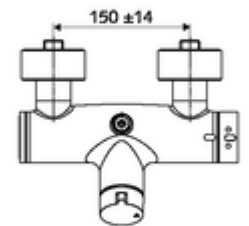

### Scope of delivery

- Open/closed exposed shower tap
  - ThermoProtect thermostat, conform to EN 1111, unlockable/lockable temperature lock at 38 °C, anti-scalding protection if cold water supply fails
  - 2 backflow preventers (EN 1717: EB-type)
  - Operating button open/close
  - Open/closed ceramic cartridge
- 2 S-connections and rosettes (depth-adjustable)

### Delivery data

- Weight: 4,18 kg/Piece
- Packing unit: 1