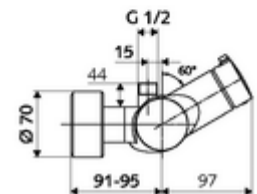

Article number: 01 602 06 99

Exposed shower tap VITUS VD open/close-T / O

Mixed water, ThermoProtect thermostat

Manual open/closed actuation. Shower connection at top.

Scope of delivery

- Open/closed exposed shower tap
  - ThermoProtect thermostat, conform to EN 1111, unlockable/lockable temperature lock at 38 °C, anti-scalding protection if cold water supply fails
  - 2 backflow preventers (EN 1717: EB-type)
  - Operating button open/close
  - Open/closed ceramic cartridge
- 2 S-connections and rosettes (depth-adjustable)

Technical data

- Max. operating temperature: 70 °C (80 °C for thermal disinfection)
- Connection: 2x DN 15 G 1/2 AG
- Outlet: DN 15 G 1/2 AG (top)
- Material: Housing Brass, conform to German drinking water regulations
- Surface: Chrome
- Certificates: PA-IX 38240/IB, Belgaqua
- Noise class: I
- Flow class: B

Delivery data

- Weight: 4,18 kg/Piece
- Packing unit: 1

Recommended associated articles

S-connecting with isolating valve	Article no: 23 775 00 99	
Flow restrictor LEED	Article no: 29 239 00 99	or
Flow restrictor BREEAM	Article no: 29 240 00 99	or
<u>For concealed shower head connection</u>		
Outlet elbow VITUS DN 15	Article no: 25 667 06 99	or
Outlet elbow VITUS DN 15	Article no: 25 668 06 99	or
Shower head COMFORT Flex	Article no: 01 821 06 99	or
Low aerosol shower head	Article no: 01 814 06 99	or
<u>For exposed shower head connection</u>		
Exposed pipe set VITUS	Article no: 25 666 06 99	
Exposed shower head COMFORT	Article no: 01 846 06 99