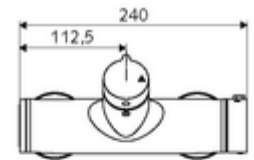

Article number: 01 602 06 99

Exposed shower tap VITUS VD open/close-T / O

Mixed water, ThermoProtect thermostat

Manual open/closed actuation. Shower connection at top.

Scope of delivery

- Open/closed exposed shower tap
  - ThermoProtect thermostat, conform to EN 1111, unlockable/lockable temperature lock at 38 °C, anti-scalding protection if cold water supply fails
  - 2 backflow preventers (EN 1717: EB-type)
  - Operating button open/close
  - Open/closed ceramic cartridge
- 2 S-connections and rosettes (depth-adjustable)

Technical data

- Max. operating temperature: 70 °C (80 °C for thermal disinfection)
- Connection: 2x DN 15 G 1/2 AG
- Outlet: DN 15 G 1/2 AG (top)
- Material: Housing Brass, conform to German drinking water regulations
- Surface: Chrome
- Certificates: PA-IX 38240/IB, Belgaqua
- Noise class: I
- Flow class: B

Delivery data

- Weight: 4,18 kg/Piece
- Packing unit: 1

Recommended associated articles

S-connecting with isolating valve	Article no: 23 775 00 99	
Flow restrictor LEED	Article no: 29 239 00 99	or
Flow restrictor BREEAM	Article no: 29 240 00 99	or
<u>For concealed shower head connection</u>		
Outlet elbow VITUS DN 15	Article no: 25 667 06 99	or
Outlet elbow VITUS DN 15	Article no: 25 668 06 99	or
Shower head COMFORT Flex	Article no: 01 821 06 99	or
Low aerosol shower head	Article no: 01 814 06 99	or
<u>For exposed shower head connection</u>		
Exposed pipe set VITUS	Article no: 25 666 06 99	
Exposed shower head COMFORT	Article no: 01 846 06 99