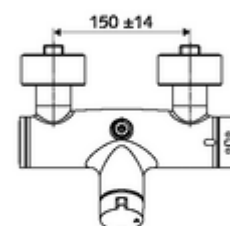

#### Scope of delivery

- Open/closed exposed shower tap
  - ThermoProtect thermostat, conform to EN 1111, unlockable/lockable temperature lock at 38 °C, anti-scalding protection if cold water supply fails
  - 2 backflow preventers (EN 1717: EB-type)
  - Operating button open/close
  - Open/closed ceramic cartridge
- 2 S-connections and rosettes (depth-adjustable)

#### Delivery data

- Weight: 4,18 kg/Piece
- Packing unit: 1