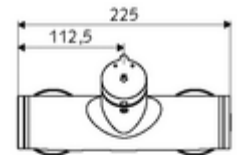

Article number: 01 601 06 99

Exposed shower tap VITUS VD -SC-M / o Mixed water

Manual actuation with automatic closing. Easy flow time adjustment. Shower connection at top.

Scope of delivery

- Self-closing exposed shower tap
  - 2 backflow preventers (EN 1717: EB-type)
  - Self-closing cartridge SC II with hot water restrictor
  - SC-M self-closing button
- 2 S-connections and rosettes (depth-adjustable)

Technical data

- Running time: 5 - 30 s adjustable
- Max. operating temperature: 70 °C (80 °C for thermal disinfection)
- Connection: 2x DN 15 G 1/2 AG
- Outlet: DN 15 G 1/2 AG (top)
- Material: Housing Brass, conform to German drinking water regulations
- Surface: Chrome
- Certificates: PA-IX 38241/IB, Belgaqua
- Noise class: I
- Flow class: B

Delivery data

- Weight: 3,75 kg/Piece
- Packing unit: 1

Recommended associated articles

S-connecting with isolating valve	Article no: 23 775 00 99	
Flow restrictor LEED	Article no: 29 239 00 99	or
Flow restrictor BREEAM	Article no: 29 240 00 99	or
<u>For concealed shower head connection</u>		
Outlet elbow VITUS DN 15	Article no: 25 667 06 99	or
Outlet elbow VITUS DN 15	Article no: 25 668 06 99	or
Shower head COMFORT Flex	Article no: 01 821 06 99	or
Low aerosol shower head	Article no: 01 814 06 99	or
<u>For exposed shower head connection</u>		
Exposed pipe set VITUS	Article no: 25 666 06 99	
Exposed shower head COMFORT	Article no: 01 846 06 99