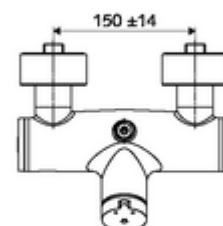

Article number: 01 601 06 99

Exposed shower tap VITUS VD -SC-M / o Mixed water

Manual actuation with automatic closing. Easy flow time adjustment. Shower connection at top.

Scope of delivery

- Self-closing exposed shower tap
 - 2 backflow preventers (EN 1717: EB-type)
 - Self-closing cartridge SC II with hot water restrictor
 - SC-M self-closing button
- 2 S-connections and rosettes (depth-adjustable)

Technical data

- Running time: 5 - 30 s adjustable
- Max. operating temperature: 70 °C (80 °C for thermal disinfection)
- Connection: 2x DN 15 G 1/2 AG
- Outlet: DN 15 G 1/2 AG (top)
- Material: Housing Brass, conform to German drinking water regulations
- Surface: Chrome
- Certificates: PA-IX 38241/IB, Belgaqua
- Noise class: I
- Flow class: B

Delivery data

- Weight: 3,75 kg/Piece
- Packing unit: 1

Recommended associated articles

S-connecting with isolating valve	Article no: 23 775 00 99	
Flow restrictor LEED	Article no: 29 239 00 99	or
Flow restrictor BREEAM	Article no: 29 240 00 99	or
<u>For concealed shower head connection</u>		
Outlet elbow VITUS DN 15	Article no: 25 667 06 99	or
Outlet elbow VITUS DN 15	Article no: 25 668 06 99	or
Shower head COMFORT Flex	Article no: 01 821 06 99	or
Low aerosol shower head	Article no: 01 814 06 99	or
<u>For exposed shower head connection</u>		
Exposed pipe set VITUS	Article no: 25 666 06 99	
Exposed shower head COMFORT	Article no: 01 846 06 99	