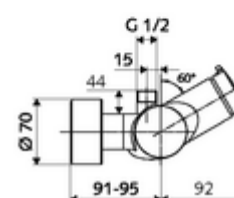

Article number: 01 601 06 99

Exposed shower tap VITUS VD -SC-M / o Mixed water

Manual actuation with automatic closing. Easy flow time adjustment. Shower connection at top.

Scope of delivery

- Self-closing exposed shower tap
 - 2 backflow preventers (EN 1717: EB-type)
 - Self-closing cartridge SC II with hot water restrictor
 - SC-M self-closing button
- 2 S-connections and rosettes (depth-adjustable)

Technical data

- Running time: 5 - 30 s adjustable
- Max. operating temperature: 70 °C (80 °C for thermal disinfection)
- Connection: 2x DN 15 G 1/2 AG
- Outlet: DN 15 G 1/2 AG (top)
- Material: Housing Brass, conform to German drinking water regulations
- Surface: Chrome
- Certificates: PA-IX 38241/IB, Belgaqua
- Noise class: I
- Flow class: B

Delivery data

- Weight: 3,75 kg/Piece
- Packing unit: 1

Recommended associated articles

S-connecting with isolating valve	Article no: 23 775 00 99	
Flow restrictor LEED	Article no: 29 239 00 99	or
Flow restrictor BREEAM	Article no: 29 240 00 99	or
<u>For concealed shower head connection</u>		
Outlet elbow VITUS DN 15	Article no: 25 667 06 99	or
Outlet elbow VITUS DN 15	Article no: 25 668 06 99	or
Shower head COMFORT Flex	Article no: 01 821 06 99	or
Low aerosol shower head	Article no: 01 814 06 99	or
<u>For exposed shower head connection</u>		
Exposed pipe set VITUS	Article no: 25 666 06 99	
Exposed shower head COMFORT	Article no: 01 846 06 99	