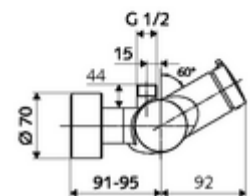

Article number: 01 601 06 99

Exposed shower tap VITUS VD -SC-M / o Mixed water

Manual actuation with automatic closing. Easy flow time adjustment. Shower connection at top.

Scope of delivery

- Self-closing exposed shower tap
  - 2 backflow preventers (EN 1717: EB-type)
  - Self-closing cartridge SC II with hot water restrictor
  - SC-M self-closing button
- 2 S-connections and rosettes (depth-adjustable)

Technical data

- Running time: 5 - 30 s adjustable
- Max. operating temperature: 70 °C (80 °C for thermal disinfection)
- Connection: 2x DN 15 G 1/2 AG
- Outlet: DN 15 G 1/2 AG (top)
- Material: Housing Brass, conform to German drinking water regulations
- Surface: Chrome
- Certificates: PA-IX 38241/IB, Belgaqua
- Noise class: I
- Flow class: B

Delivery data

- Weight: 3,75 kg/Piece
- Packing unit: 1

Recommended associated articles

S-connecting with isolating valve	Article no: 23 775 00 99	
Flow restrictor LEED	Article no: 29 239 00 99	or
Flow restrictor BREEAM	Article no: 29 240 00 99	or
<u>For concealed shower head connection</u>		
Outlet elbow VITUS DN 15	Article no: 25 667 06 99	or
Outlet elbow VITUS DN 15	Article no: 25 668 06 99	or
Shower head COMFORT Flex	Article no: 01 821 06 99	or
Low aerosol shower head	Article no: 01 814 06 99	or
<u>For exposed shower head connection</u>		
Exposed pipe set VITUS	Article no: 25 666 06 99	
Exposed shower head COMFORT	Article no: 01 846 06 99