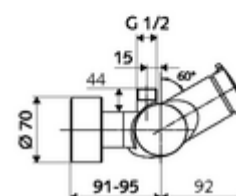

Article number: 01 601 06 99

Exposed shower tap VITUS VD -SC-M / o Mixed water

Manual actuation with automatic closing. Easy flow time adjustment. Shower connection at top.

Scope of delivery

- Self-closing exposed shower tap
 - 2 backflow preventers (EN 1717: EB-type)
 - Self-closing cartridge SC II with hot water restrictor
 - SC-M self-closing button
- 2 S-connections and rosettes (depth-adjustable)

Technical data

- Running time: 5 - 30 s adjustable
- Max. operating temperature: 70 °C (80 °C for thermal disinfection)
- Connection: 2x DN 15 G 1/2 AG
- Outlet: DN 15 G 1/2 AG (top)
- Material: Housing Brass, conform to German drinking water regulations
- Surface: Chrome
- Certificates: PA-IX 38241/IB, Belgaqua
- Noise class: I
- Flow class: B

Delivery data

- Weight: 3,75 kg/Piece
- Packing unit: 1

Recommended associated articles

S-connecting with isolating valve	Article no: 23 775 00 99	
Flow restrictor LEED	Article no: 29 239 00 99	or
Flow restrictor BREEAM	Article no: 29 240 00 99	or
<u>For concealed shower head connection</u>		
Outlet elbow VITUS DN 15	Article no: 25 667 06 99	or
Outlet elbow VITUS DN 15	Article no: 25 668 06 99	or
Shower head COMFORT Flex	Article no: 01 821 06 99	or
Low aerosol shower head	Article no: 01 814 06 99	or
<u>For exposed shower head connection</u>		
Exposed pipe set VITUS	Article no: 25 666 06 99	
Exposed shower head COMFORT	Article no: 01 846 06 99	