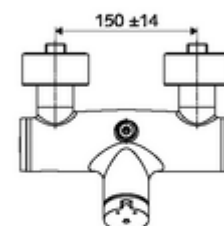

Article number: 01 601 06 99

Exposed shower tap VITUS VD -SC-M / o Mixed water

Manual actuation with automatic closing. Easy flow time adjustment. Shower connection at top.

Scope of delivery

- Self-closing exposed shower tap
 - 2 backflow preventers (EN 1717: EB-type)
 - Self-closing cartridge SC II with hot water restrictor
 - SC-M self-closing button
- 2 S-connections and rosettes (depth-adjustable)

Technical data

- Running time: 5 - 30 s adjustable
- Max. operating temperature: 70 °C (80 °C for thermal disinfection)
- Connection: 2x DN 15 G 1/2 AG
- Outlet: DN 15 G 1/2 AG (top)
- Material: Housing Brass, conform to German drinking water regulations
- Surface: Chrome
- Certificates: PA-IX 38241/IB, Belgaqua
- Noise class: I
- Flow class: B

Delivery data

- Weight: 3,75 kg/Piece
- Packing unit: 1

Recommended associated articles

S-connecting with isolating valve	Article no: 23 775 00 99	
Flow restrictor LEED	Article no: 29 239 00 99	or
Flow restrictor BREEAM	Article no: 29 240 00 99	or
<u>For concealed shower head connection</u>		
Outlet elbow VITUS DN 15	Article no: 25 667 06 99	or
Outlet elbow VITUS DN 15	Article no: 25 668 06 99	or
Shower head COMFORT Flex	Article no: 01 821 06 99	or
Low aerosol shower head	Article no: 01 814 06 99	or
<u>For exposed shower head connection</u>		
Exposed pipe set VITUS	Article no: 25 666 06 99	
Exposed shower head COMFORT	Article no: 01 846 06 99	