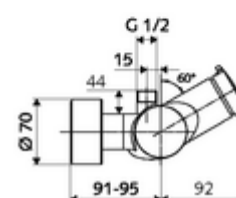

Article number: 01 601 06 99

Exposed shower tap VITUS VD -SC-M / o Mixed water

Manual actuation with automatic closing. Easy flow time adjustment. Shower connection at top.

Scope of delivery

- Self-closing exposed shower tap
 - 2 backflow preventers (EN 1717: EB-type)
 - Self-closing cartridge SC II with hot water restrictor
 - SC-M self-closing button
- 2 S-connections and rosettes (depth-adjustable)

Technical data

- Running time: 5 - 30 s adjustable
- Max. operating temperature: 70 °C (80 °C for thermal disinfection)
- Connection: 2x DN 15 G 1/2 AG
- Outlet: DN 15 G 1/2 AG (top)
- Material: Housing Brass, conform to German drinking water regulations
- Surface: Chrome
- Certificates: PA-IX 38241/IB, Belgaqua
- Noise class: I
- Flow class: B

Delivery data

- Weight: 3,75 kg/Piece
- Packing unit: 1

Recommended associated articles

S-connecting with isolating valve	Article no: 23 775 00 99	
Flow restrictor LEED	Article no: 29 239 00 99	or
Flow restrictor BREEAM	Article no: 29 240 00 99	or
<u>For concealed shower head connection</u>		
Outlet elbow VITUS DN 15	Article no: 25 667 06 99	or
Outlet elbow VITUS DN 15	Article no: 25 668 06 99	or
Shower head COMFORT Flex	Article no: 01 821 06 99	or
Low aerosol shower head	Article no: 01 814 06 99	or
<u>For exposed shower head connection</u>		
Exposed pipe set VITUS	Article no: 25 666 06 99	
Exposed shower head COMFORT	Article no: 01 846 06 99	