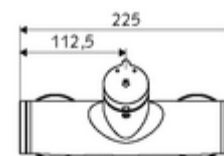

Article number: 01 601 06 99

Exposed shower tap VITUS VD -SC-M / o Mixed water

Manual actuation with automatic closing. Easy flow time adjustment. Shower connection at top.

Scope of delivery

- Self-closing exposed shower tap
 - 2 backflow preventers (EN 1717: EB-type)
 - Self-closing cartridge SC II with hot water restrictor
 - SC-M self-closing button
- 2 S-connections and rosettes (depth-adjustable)

Technical data

- Running time: 5 - 30 s adjustable
- Max. operating temperature: 70 °C (80 °C for thermal disinfection)
- Connection: 2x DN 15 G 1/2 AG
- Outlet: DN 15 G 1/2 AG (top)
- Material: Housing Brass, conform to German drinking water regulations
- Surface: Chrome
- Certificates: PA-IX 38241/IB, Belgaqua
- Noise class: I
- Flow class: B

Delivery data

- Weight: 3,75 kg/Piece
- Packing unit: 1

Recommended associated articles

S-connecting with isolating valve	Article no: 23 775 00 99	
Flow restrictor LEED	Article no: 29 239 00 99	or
Flow restrictor BREEAM	Article no: 29 240 00 99	or
<u>For concealed shower head connection</u>		
Outlet elbow VITUS DN 15	Article no: 25 667 06 99	or
Outlet elbow VITUS DN 15	Article no: 25 668 06 99	or
Shower head COMFORT Flex	Article no: 01 821 06 99	or
Low aerosol shower head	Article no: 01 814 06 99	or
<u>For exposed shower head connection</u>		
Exposed pipe set VITUS	Article no: 25 666 06 99	
Exposed shower head COMFORT	Article no: 01 846 06 99	