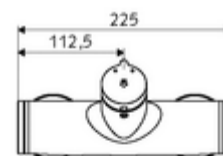

Article number: 01 601 06 99

Exposed shower tap VITUS VD -SC-M / o Mixed water

Manual actuation with automatic closing. Easy flow time adjustment. Shower connection at top.

Scope of delivery

- Self-closing exposed shower tap
 - 2 backflow preventers (EN 1717: EB-type)
 - Self-closing cartridge SC II with hot water restrictor
 - SC-M self-closing button
- 2 S-connections and rosettes (depth-adjustable)

Technical data

- Running time: 5 - 30 s adjustable
- Max. operating temperature: 70 °C (80 °C for thermal disinfection)
- Connection: 2x DN 15 G 1/2 AG
- Outlet: DN 15 G 1/2 AG (top)
- Material: Housing Brass, conform to German drinking water regulations
- Surface: Chrome
- Certificates: PA-IX 38241/IB, Belgaqua
- Noise class: I
- Flow class: B

Delivery data

- Weight: 3,75 kg/Piece
- Packing unit: 1

Recommended associated articles

S-connecting with isolating valve	Article no: 23 775 00 99	
Flow restrictor LEED	Article no: 29 239 00 99	or
Flow restrictor BREEAM	Article no: 29 240 00 99	or
<u>For concealed shower head connection</u>		
Outlet elbow VITUS DN 15	Article no: 25 667 06 99	or
Outlet elbow VITUS DN 15	Article no: 25 668 06 99	or
Shower head COMFORT Flex	Article no: 01 821 06 99	or
Low aerosol shower head	Article no: 01 814 06 99	or
<u>For exposed shower head connection</u>		
Exposed pipe set VITUS	Article no: 25 666 06 99	
Exposed shower head COMFORT	Article no: 01 846 06 99	