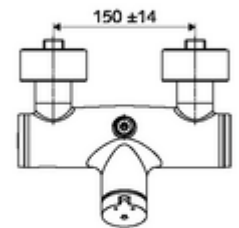

### Scope of delivery

- Self-closing exposed shower tap
  - 2 backflow preventers (EN 1717: EB-type)
  - Self-closing cartridge SC II with hot water restrictor
  - SC-M self-closing button
- 2 S-connections and rosettes (depth-adjustable)

### Technical data

- Running time: 5 - 30 s adjustable
- Max. operating temperature: 70 °C (80 °C for thermal disinfection)
- Connection: 2x DN 15 G 1/2 AG
- Outlet: DN 15 G 1/2 AG (top)
- Material: Housing Brass, conform to German drinking water regulations
- Surface: Chrome
- Certificates: PA-IX 38241/IB, Belgaqua
- Noise class: I
- Flow class: B

### Delivery data

- Weight: 3,75 kg/Piece
- Packing unit: 1