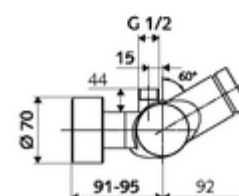

Technical data

- Running time: 5 - 30 s adjustable
- Max. operating temperature: 70 °C (80 °C for thermal disinfection)
- Connection: 2x DN 15 G 1/2 AG
- Outlet: DN 15 G 1/2 AG (top)
- Material: Housing Brass, conform to German drinking water regulations
- Surface: Chrome
- Certificates: PA-IX 28574/IB, DVGW, Belgaqua
- Noise class: I
- Flow class: B

Delivery data

- Weight: 4,02 kg/Piece
- Packing unit: 1

Recommended associated articles

S-connecting with isolating valve	Article no: 23 775 00 99	
Flow restrictor LEED	Article no: 29 239 00 99	or
Flow restrictor BREEAM	Article no: 29 240 00 99	or
<u>For concealed shower head connection</u>		
Outlet elbow VITUS DN 15	Article no: 25 667 06 99	or
Outlet elbow VITUS DN 15	Article no: 25 668 06 99	or
Shower head COMFORT Flex	Article no: 01 821 06 99	or
Low aerosol shower head	Article no: 01 814 06 99	or
<u>For exposed shower head connection</u>		
Exposed pipe set VITUS	Article no: 25 666 06 99	
Exposed shower head COMFORT	Article no: 01 846 06 99	