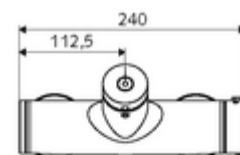

Technical data

- Running time: 5 - 30 s adjustable
- Max. operating temperature: 70 °C (80 °C for thermal disinfection)
- Connection: 2x DN 15 G 1/2 AG
- Outlet: DN 15 G 1/2 AG (top)
- Material: Housing Brass, conform to German drinking water regulations
- Surface: Chrome
- Certificates: PA-IX 28574/IB, DVGW, Belgaqua
- Noise class: I
- Flow class: B

Delivery data

- Weight: 4,02 kg/Piece
- Packing unit: 1

Recommended associated articles

S-connecting with isolating valve	Article no: 23 775 00 99	
Flow restrictor LEED	Article no: 29 239 00 99	or
Flow restrictor BREEAM	Article no: 29 240 00 99	or
<u>For concealed shower head connection</u>		
Outlet elbow VITUS DN 15	Article no: 25 667 06 99	or
Outlet elbow VITUS DN 15	Article no: 25 668 06 99	or
Shower head COMFORT Flex	Article no: 01 821 06 99	or
Low aerosol shower head	Article no: 01 814 06 99	or
<u>For exposed shower head connection</u>		
Exposed pipe set VITUS	Article no: 25 666 06 99	
Exposed shower head COMFORT	Article no: 01 846 06 99	