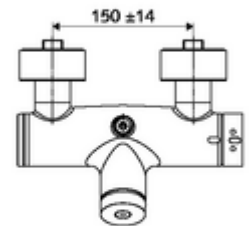

### Scope of delivery

- Self-closing exposed shower tap
  - ThermoProtect thermostat, conform to EN 1111, unlockable/lockable temperature lock at 38 °C, anti-scalding protection if cold water supply fails
  - SC self-closing button
  - 2 backflow preventers (EN 1717: EB-type)
  - Self-closing cartridge SC II
- 2 S-connections and rosettes (depth-adjustable)

### Technical data

- Running time: 5 - 30 s adjustable
- Max. operating temperature: 70 °C (80 °C for thermal disinfection)
- Connection: 2x DN 15 G 1/2 AG
- Outlet: DN 15 G 1/2 AG (top)
- Material: Housing Brass, conform to German drinking water regulations
- Surface: Chrome
- Certificates: PA-IX 28574/IB, DVGW, Belgaqua
- Noise class: I
- Flow class: B

### Delivery data

- Weight: 4,02 kg/Piece
- Packing unit: 1