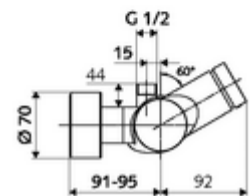

Article number: 01 600 06 99

Exposed shower tap VITUS VD -SC-T /o Mixed water, ThermoProtect thermostat

Manual actuation with automatic closing. Easy flow time adjustment. Shower connection at top.

Scope of delivery

- Self-closing exposed shower tap
  - ThermoProtect thermostat, conform to EN 1111, unlockable/lockable temperature lock at 38 °C, anti-scalding protection if cold water supply fails
  - SC self-closing button
  - 2 backflow preventers (EN 1717: EB-type)
  - Self-closing cartridge SC II
- 2 S-connections and rosettes (depth-adjustable)

Technical data

- Running time: 5 - 30 s adjustable
- Max. operating temperature: 70 °C (80 °C for thermal disinfection)
- Connection: 2x DN 15 G 1/2 AG
- Outlet: DN 15 G 1/2 AG (top)
- Material: Housing Brass, conform to German drinking water regulations
- Surface: Chrome
- Certificates: PA-IX 28574/IB, DVGW, Belgaqua
- Noise class: I
- Flow class: B

Delivery data

- Weight: 4,02 kg/Piece
- Packing unit: 1

Recommended associated articles

S-connecting with isolating valve	Article no: 23 775 00 99	
Flow restrictor LEED	Article no: 29 239 00 99	or
Flow restrictor BREEAM	Article no: 29 240 00 99	or
<u>For concealed shower head connection</u>		
Outlet elbow VITUS DN 15	Article no: 25 667 06 99	or
Outlet elbow VITUS DN 15	Article no: 25 668 06 99	or
Shower head COMFORT Flex	Article no: 01 821 06 99	or
Low aerosol shower head	Article no: 01 814 06 99	or
<u>For exposed shower head connection</u>		
Exposed pipe set VITUS	Article no: 25 666 06 99	
Exposed shower head COMFORT	Article no: 01 846 06 99