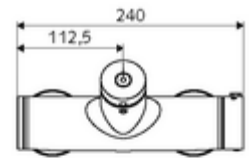

Article number: 01 600 06 99

Exposed shower tap VITUS VD -SC-T /o Mixed water, ThermoProtect thermostat

Manual actuation with automatic closing. Easy flow time adjustment. Shower connection at top.

Scope of delivery

- Self-closing exposed shower tap
  - ThermoProtect thermostat, conform to EN 1111, unlockable/lockable temperature lock at 38 °C, anti-scalding protection if cold water supply fails
  - SC self-closing button
  - 2 backflow preventers (EN 1717: EB-type)
  - Self-closing cartridge SC II
- 2 S-connections and rosettes (depth-adjustable)

Technical data

- Running time: 5 - 30 s adjustable
- Max. operating temperature: 70 °C (80 °C for thermal disinfection)
- Connection: 2x DN 15 G 1/2 AG
- Outlet: DN 15 G 1/2 AG (top)
- Material: Housing Brass, conform to German drinking water regulations
- Surface: Chrome
- Certificates: PA-IX 28574/IB, DVGW, Belgaqua
- Noise class: I
- Flow class: B

Delivery data

- Weight: 4,02 kg/Piece
- Packing unit: 1

Recommended associated articles

S-connecting with isolating valve	Article no: 23 775 00 99	
Flow restrictor LEED	Article no: 29 239 00 99	or
Flow restrictor BREEAM	Article no: 29 240 00 99	or
<u>For concealed shower head connection</u>		
Outlet elbow VITUS DN 15	Article no: 25 667 06 99	or
Outlet elbow VITUS DN 15	Article no: 25 668 06 99	or
Shower head COMFORT Flex	Article no: 01 821 06 99	or
Low aerosol shower head	Article no: 01 814 06 99	or
<u>For exposed shower head connection</u>		
Exposed pipe set VITUS	Article no: 25 666 06 99	
Exposed shower head COMFORT	Article no: 01 846 06 99