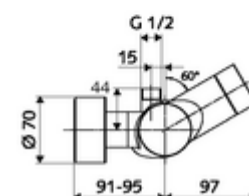

Article number: 00 214 06 99

Exposed shower tap VITUS VD -C-T / o Mixed water, ThermoProtect thermostat

Triggering via CVD-Touch electronics with automatic closing. Battery operation. Shower connection at top. Integrated SWS BE-F VITUS wireless bus extender for networking with the SWS water management system. Configurable via SCHELL Single Control SSC.

Scope of delivery

- Electronic self-closing exposed shower tap
  - ThermoProtect thermostat, conform to EN 1111, unlockable/lockable temperature lock at 38 °C, anti-scalding protection if cold water supply fails
  - 6 V solenoid valve with pre-filter
  - CVD-Touch electronics, programmable, IP65 protection against low-pressure water jets
  - 2 backflow preventers (EN 1717: EB-type)
  - SWS BE-F VITUS wireless bus extender
  - 6 V battery compartment (integrated)
- 4x AA alkaline battery 1.5 V
- 2 S-connections and rosettes (depth-adjustable)

Technical data

- Setting options via SWS SSC
  - Actuation force (soft/medium/hard)
  - Manual programming (off/on)
  - Max. flow time (1-950 s)
  - Stagnation flush (off/1-1000 s, every 1-250 h after last flush/every 1-250 h)
  - Actuation timeout (off/1-255 s, timeout 1-2000 min)
- Setting options via manual programming
  - Max. flow time (4-120 s, 10 program stages)
  - Stagnation flush (off/20 s, every 24 h)
- Flow pressure: 1.0 - 5.0 bar
- Max. Resting pressure: 8 bar
- Max. operating temperature: 70 °C (80 °C for thermal disinfection)
- Connection: 2x DN 15 G 1/2 AG
- Outlet: DN 15 G 1/2 AG (top)
- Material: Housing Brass, conform to German drinking water regulations
- Surface: Chrome
- Certificates: PA-IX 28574/IB, Belgaqua
- Noise class: I
- Flow class: B

Delivery data

- Weight: 4,33 kg/Piece
- Packing unit: 1

Necessary associated articles

SWS Server

Article no: 00 500 00 99