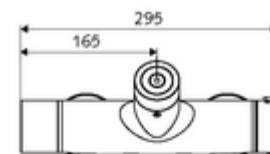

Article number: 00 214 06 99

Exposed shower tap VITUS VD -C-T / o Mixed water, ThermoProtect thermostat

Triggering via CVD-Touch electronics with automatic closing. Battery operation. Shower connection at top. Integrated SWS BE-F VITUS wireless bus extender for networking with the SWS water management system. Configurable via SCHELL Single Control SSC.