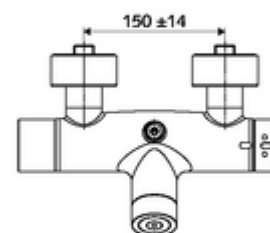

Article number: 00 214 06 99

Exposed shower tap VITUS VD -C-T / o Mixed water, ThermoProtect thermostat

Triggering via CVD-Touch electronics with automatic closing. Battery operation. Shower connection at top. Integrated SWS BE-F VITUS wireless bus extender for networking with the SWS water management system. Configurable via SCHELL Single Control SSC.

Scope of delivery

- Electronic self-closing exposed shower tap
  - ThermoProtect thermostat, conform to EN 1111, unlockable/lockable temperature lock at 38 °C, anti-scalding protection if cold water supply fails
  - 6 V solenoid valve with pre-filter
  - CVD-Touch electronics, programmable, IP65 protection against low-pressure water jets
  - 2 backflow preventers (EN 1717: EB-type)
  - SWS BE-F VITUS wireless bus extender
  - 6 V battery compartment (integrated)
- 4x AA alkaline battery 1.5 V
- 2 S-connections and rosettes (depth-adjustable)

Technical data

- Setting options via SWS SSC
  - Actuation force (soft/medium/hard)
  - Manual programming (off/on)
  - Max. flow time (1-950 s)
  - Stagnation flush (off/1-1000 s, every 1-250 h after last flush/every 1-250 h)
  - Actuation timeout (off/1-255 s, timeout 1-2000 min)
- Setting options via manual programming
  - Max. flow time (4-120 s, 10 program stages)
  - Stagnation flush (off/20 s, every 24 h)
- Flow pressure: 1.0 - 5.0 bar
- Max. Resting pressure: 8 bar
- Max. operating temperature: 70 °C (80 °C for thermal disinfection)
- Connection: 2x DN 15 G 1/2 AG
- Outlet: DN 15 G 1/2 AG (top)
- Material: Housing Brass, conform to German drinking water regulations
- Surface: Chrome
- Certificates: PA-IX 28574/IB, Belgaqua
- Noise class: I
- Flow class: B

Delivery data

- Weight: 4,33 kg/Piece
- Packing unit: 1

Necessary associated articles

SWS Server

Article no: 00 500 00 99