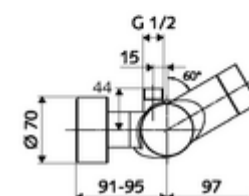

Article number: 00 214 06 99

Exposed shower tap VITUS VD -C-T / o Mixed water, ThermoProtect thermostat

Triggering via CVD-Touch electronics with automatic closing. Battery operation. Shower connection at top. Integrated SWS BE-F VITUS wireless bus extender for networking with the SWS water management system. Configurable via SCHELL Single Control SSC.